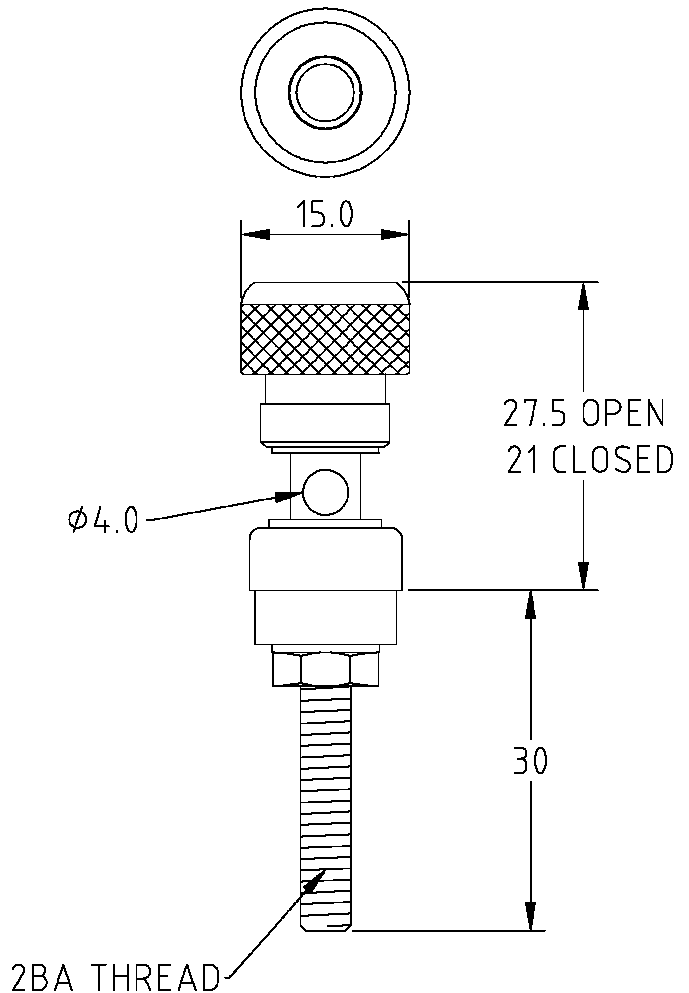

## TERMINAL POST TP6/ML

30 Amp terminal made from solid brass, gold plated, with coloured identity ring.

**PART No. CL159707**

**PART No. CL159708**

For further information, contact: [sales@cliffuk.co.uk](mailto:sales@cliffuk.co.uk)