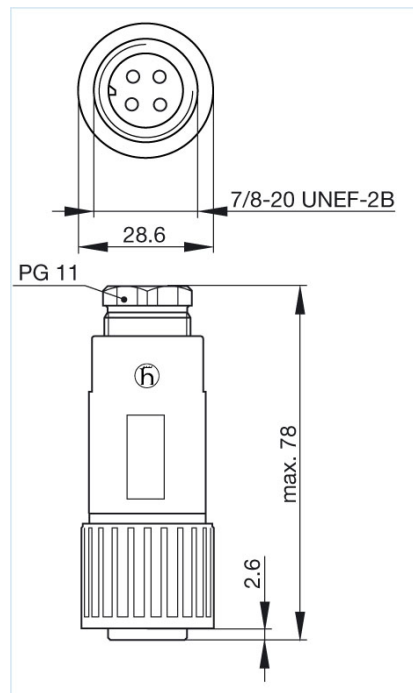

CM 06 EA 14S-2 S

Industrial Connectors:Circular connector CM-series:Cable socket

Product description

Description	Straight cable socket, strain relief by means of a clamp
Type	CM 06 EA 14S-2 S
Order No.	932 457-100
Number of contacts	4
Cable gland	PG 11
Cable diameter	8 mm to 10 mm
Conductor size	max. 1 mm ²
Standard	MIL-C 5015 bzw. VG 95 342
Housing Color	black

Drawing

Technical data

Pin dimensions	1.6 mm
Rated voltage	AC/DC 50 V
Rated current	10 A
Contact resistance	≤ 5 mOhm
Type of termination	solder
Shell size	14S

Material

Contact surface material	Ag
Contact bearer material	PA 66-GF 25
Housing material	PA 66-GF 25
O-Ring	NBR
Environmental conditions	
Protection class (IEC 60529)	IP 67
Pollution severity	3
Temperature range	-40 °C to +90 °C
Inflammability class	
Flammability, UL standard	94 V-1
Packing unit	
Packaging unit	100 pieces
Scope of delivery and accessories	
Scope of delivery	1 cable socket, not assembled, assembly instructions
Accessories to order separately	can be plugged into CM 02 E 14S-2 P; cap CM 06 SD 14S, order no. 831 621-100