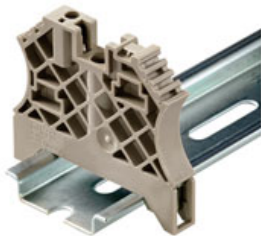

for TS 35 terminal rail

Weidmüller's range of products includes end brackets that guarantee a permanent, reliable mounting on the terminal rail and prevent sliding. Versions with and without screws are available. The end brackets include marking options, also for group markers, and also a test plug holder.