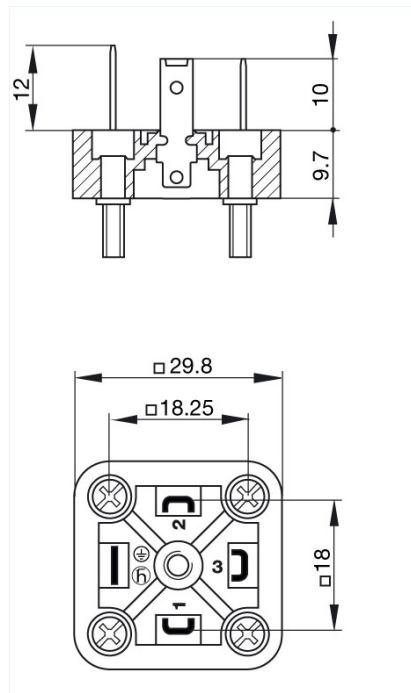

GSA-U 3000 N LO schwarz/black

Industrial Connectors:Rectangular connectors GDM-series:Type AEN 175301-803 (DIN 43650) / ISO 4400:Appliance connector

Delivery informations

Availability	available
Document created at	08.10.2008

Product description

Description	molded appliance coupler (IP 65 enclosure) with 4 cross-head screws and solder lug for flexible cables
Type	GSA-U 3000 N LO schwarz/black
Order No.	933 379-100
Number of contacts	3 + PE
Standard	DIN EN 175 301-803-A
Housing Color	black
Construction type	A

Drawing

Technical data

Rated voltage	AC/DC 400 V
Rated current	16 A
Contact resistance	≤ 4 mOhm
Type of termination	solder
Mounting	screw

Material

Contact surface material	Sn
Contact bearer material	PA
Housing material	PA
Environmental conditions	
Protection class (IEC 60529)	IP 65 (gasket necessary)
Pollution severity	3
Temperature range	-40 °C to +125 °C
Inflammability class	
Contact bearer	94 HB
Approvals	
UR	UR
Packing unit	
Packaging unit	200 pieces
Scope of delivery and accessories	
Accessories to order separately	(NBR) flat gasket GSA 200-4, Order no. 730 843-002; (EPDM) flat gasket GSA 200-7, Order no. 730 268-003