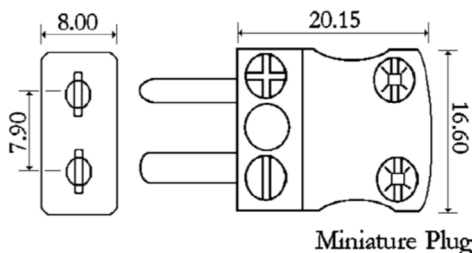

Quality & Service

Quality and Service are key elements in the continued growth of Labfacility.

Technical support is always freely available from our experienced technical sales teams and the company has ISO9001 accreditation.

- Range of miniature thermocouple connectors with flat pins to suit thermocouple type
- Ideal for general purpose use
- All contacts are polarised to ensure correct connection
- Connecters will accept thermocouple cable up to 4mm in diameter
- Available in Thermocouple types K, J, T
- For Types K, J, T contacts are made from true Thermocouple alloys
- Colour coded in accordance with ANSI specification
- Maximum continuous operating temperature 220 deg°C

T/C Type	Colour Code (ANSI)	+Positive (alloy type)	-Negative (alloy type)	Labfacility Code	Farnell order Code
K	Yellow	+Nickel Chromium	-Nickel Alloy	AM-K-M	234-7116
J	Black	+Iron	-Copper Nickel	AM-J-M	234-7115
T	Blue	+Copper	-Copper Nickel	AM-T-M	234-7117

FAR031/0613 ANSI Miniature In-Line Plugs