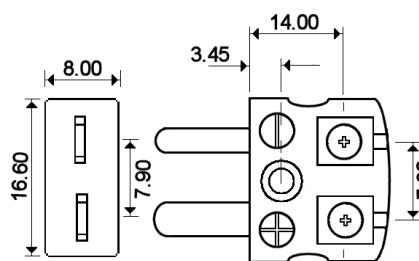

Quick-Wire Miniature Plug

FAR034/0613 ANSI Miniature Quick Wire plug