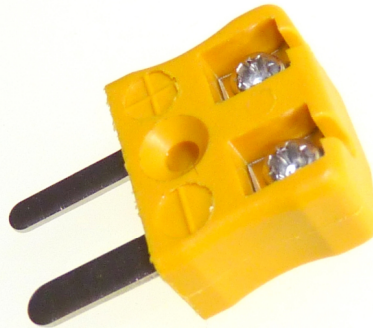

Contact Details

Email
sales@labfacility.com

Website
www.labfacility.com

ANSI Miniature Quick Wire Plug

'Just push-in wire & tighten screw'

- Miniature quick wire plug allowing rapid termination of wires
- Easy 'jab-in' connection, just push-in wire & tighten screw
- Miniature connector with flat plug pins
- Available in Thermocouple types K, J, T
- For Types K, J, T contacts are made from true Thermocouple alloys
- Contacts are polarised to prevent incorrect connection
- Colour coded in accordance with ANSI specification
- Maximum continuous temperature 220 deg°C

Quick-Wire Miniature Plug

FAR034/0613 ANSI Miniature Quick Wire plug

X-ON Electronics

Largest Supplier of Electrical and Electronic Components

Click to view similar products for [labfacility manufacturer](#):