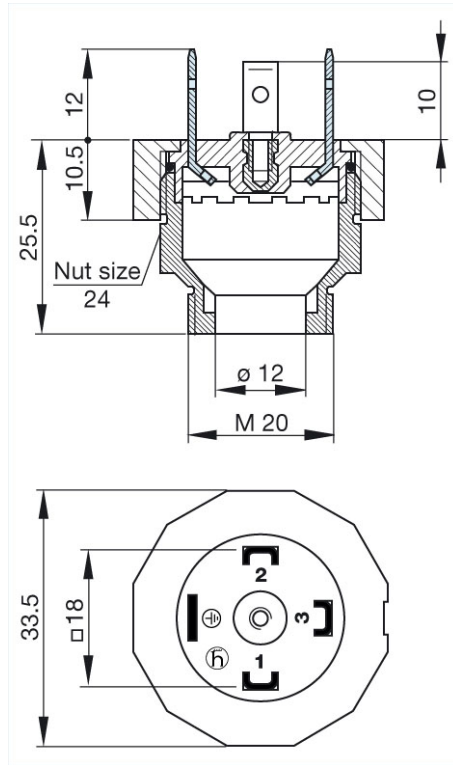

HIRSCHMANN

A BELDEN BRAND

Industrial Connecting Solutions:Rectangular Connectors:Valve Connectors (Type A -B -C):Type A:Appliance Connectors (DIN EN 175 301-803):GSP 3 M20 schwarz/black
<http://www.e-catalog.beldensolutions.com/link/57078-24228-256261-256266-256270-276255-35191/en/conf/ui/state>

Picture
Drawing

Belden Deutschland GmbH
Im Gewerbepark 2
58579 Schalksmühle
Germany
Phone: +49 7127/14-1806
E-Mail: icos-sales@belden.com

The information published in the websites has been compiled as carefully as possible. It is subject to alteration without notice in technical as well as in price-related/commercial respect. The complete information and data were available on user documentation. Mandatory information can only be obtained by a concrete query.