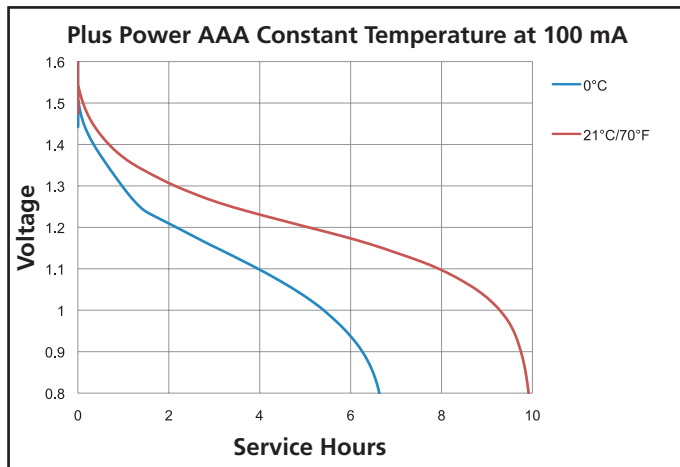

DURACELL®

DURALOCK
POWER PRESERVE™

PLUS POWER

MN2400

Size: AAA (LR03)

Alkaline-Manganese Dioxide Battery

Zn/MnO₂

DURACELL®

BATTERIES

Berkshire Corporate Park
Bethel, CT. 06801 U.S.A.
Telephone: Toll-free 1-800-544-5454
www.duracell.com

Delivered capacity is dependent on the applied load, operating temperature and cut-off voltage. Please refer to the charts and discharge data shown for examples of the energy/service life that the battery will provide for various load conditions.