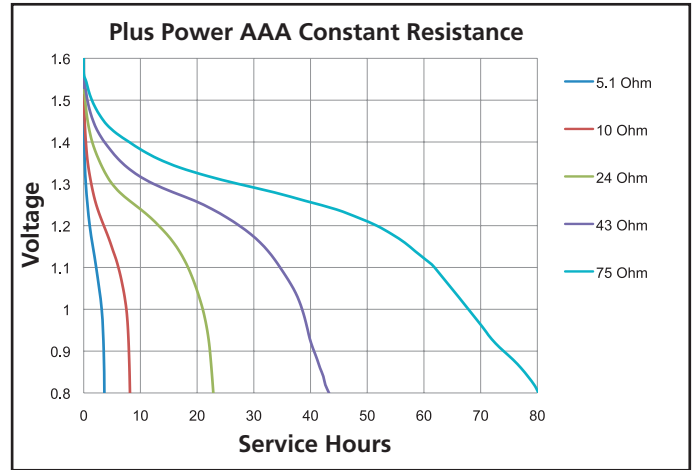

DURACELL®

DURALOCK
POWER PRESERVE™

PLUS POWER

MN2400

Size: AAA (LR03)

Alkaline-Manganese Dioxide Battery

Zn/MnO₂

DURACELL®

BATTERIES

Berkshire Corporate Park
Bethel, CT. 06801 U.S.A.
Telephone: Toll-free 1-800-544-5454
www.duracell.com

Delivered capacity is dependent on the applied load, operating temperature and cut-off voltage. Please refer to the charts and discharge data shown for examples of the energy/service life that the battery will provide for various load conditions.