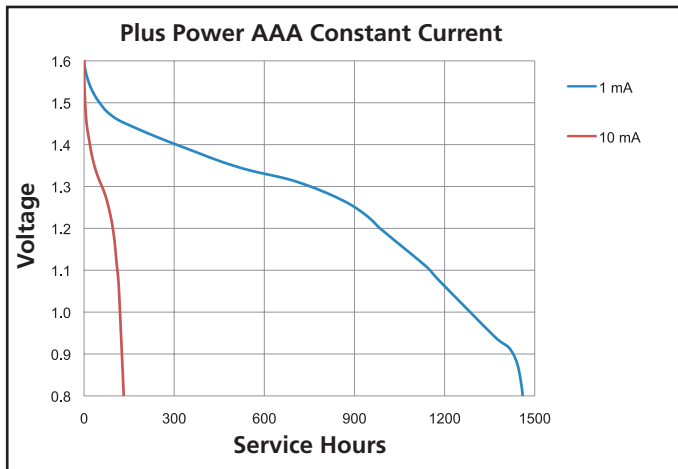

DURACELL®

DURALOCK
POWER PRESERVE™

PLUS POWER

MN2400

Size: AAA (LR03)

Alkaline-Manganese Dioxide Battery

Zn/MnO₂

Nominal voltage	1.5 V
Impedance	250 m-ohm @ 1 kHz
Typical weight	11 g (0.4 oz)
Typical volume	3.5 cm ³ (0.2 in ³)
Terminals	Flat
Storage temperature range	5°C to 30°C (41°F to 86°F)
Operating temperature range	-20°C to 54°C (-4°F to 130°F)
Designation	IEC: LR03