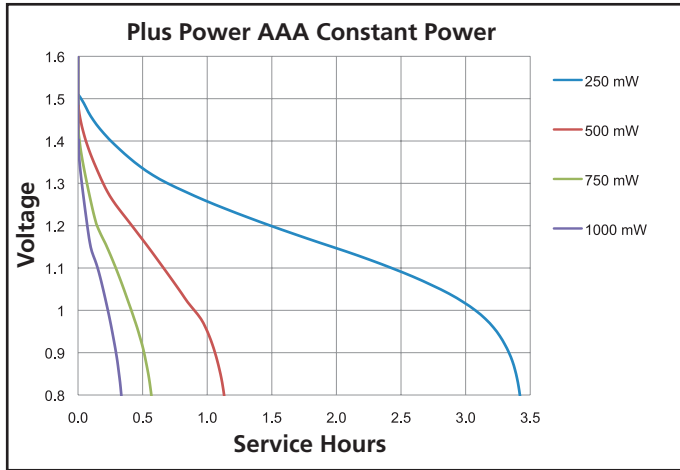

DURACELL®

DURALOCK
POWER PRESERVE™

PLUS POWER

MN2400

Size: AAA (LR03)

Alkaline-Manganese Dioxide Battery

Zn/MnO₂

DURACELL®

BATTERIES

Berkshire Corporate Park
Bethel, CT. 06801 U.S.A.
Telephone: Toll-free 1-800-544-5454
www.duracell.com

Delivered capacity is dependent on the applied load, operating temperature and cut-off voltage. Please refer to the charts and discharge data shown for examples of the energy/service life that the battery will provide for various load conditions.