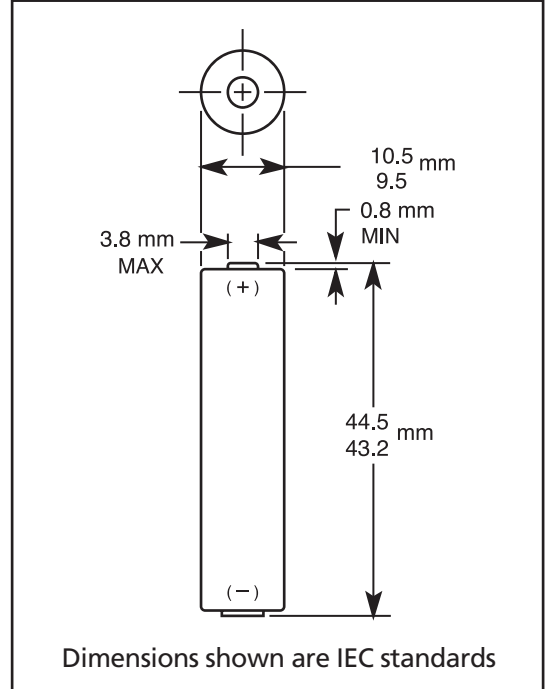

DURACELL®

DURALOCK
POWER PRESERVE™

PLUS POWER

MN2400

Size: AAA (LR03)

Alkaline-Manganese Dioxide Battery

Zn/MnO₂

Nominal voltage	1.5 V
Impedance	250 m-ohm @ 1 kHz
Typical weight	11 g (0.4 oz)
Typical volume	3.5 cm ³ (0.2 in ³)
Terminals	Flat
Storage temperature range	5°C to 30°C (41°F to 86°F)
Operating temperature range	-20°C to 54°C (-4°F to 130°F)
Designation	IEC: LR03