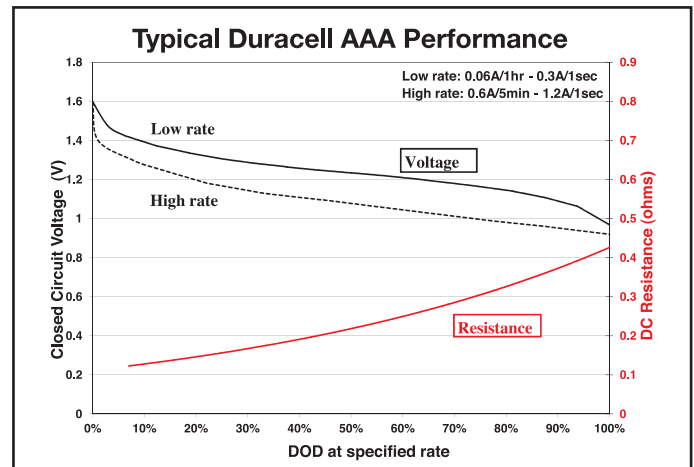

DURACELL®

DURALOCK
POWER PRESERVE™

PLUS POWER

MN2400

Size: AAA (LR03)

Alkaline-Manganese Dioxide Battery

Zn/MnO₂

DURACELL®