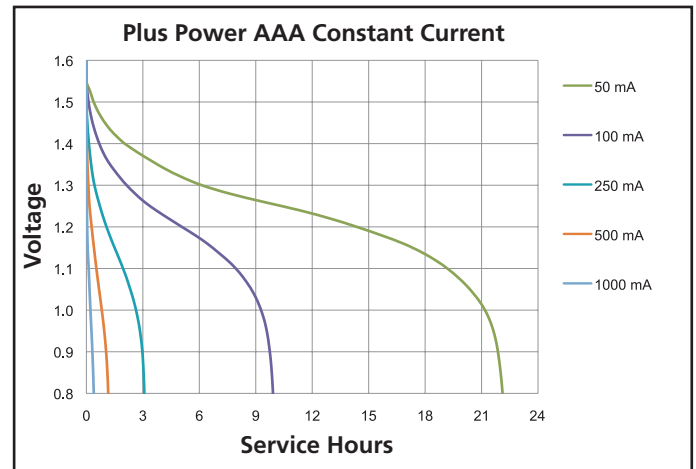

DURACELL®

DURALOCK
POWER PRESERVE™

PLUS POWER

MN2400

Size: AAA (LR03)

Alkaline-Manganese Dioxide Battery

Zn/MnO₂

Nominal voltage	1.5 V
Impedance	250 m-ohm @ 1 kHz
Typical weight	11 g (0.4 oz)
Typical volume	3.5 cm ³ (0.2 in ³)
Terminals	Flat
Storage temperature range	5°C to 30°C (41°F to 86°F)
Operating temperature range	-20°C to 54°C (-4°F to 130°F)
Designation	IEC: LR03