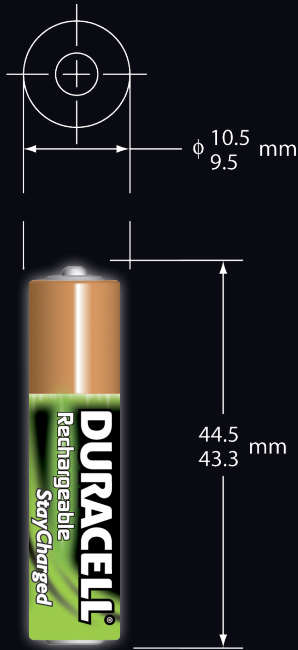

DURACELL® Rechargeable

Rechargeable StayCharged AAA

BENEFITS

- Stays Charged Longer*
- Recharge Less*
- Pre-Charged and ready to use straight out of the pack
- Retains up to 75% of charge up to 1 year (365 days) while not in use
- Up to 5000 pictures over the life of two batteries
- 100s of charges for 1000s of pictures

TECHNICAL

Type:	NiMH Pre-charged AAA 800 mAh
Nominal Voltage	1.2V
Nominal Internal Impedance:	30 m-ohm @ 1 kHz
Rated capacity:	800 mAh
Average Weight:	12.8 grams (0.45 ounces)
Volume:	3.5 cm³ (0.2 in³)
Operating Temperature Range:	0° C to 50° C (32° F to 122° F)
ANSI:	1.2H2
IEC:	HR03
Product Codes	Clamshell x2 – EU/UK SAP Code: 75052471 EU/UK EAN Code: 5000394087835 Clamshell x4 – EU/UK SAP Code : 75052472 EU/UK EAN Code : 5000394087842

Dimensions shown are IEC standards

Product can be charged on most NiMH or NiCd chargers utilizing standard dV, dV/dt, time and temperature dynamic charge termination methods. Duracell brand NiMH chargers are recommended for best results.

Delivered capacity is dependent on the applied load, operating temperature, and cut-off voltage. Please refer to the charts and discharge data shown for example of the energy/service life that the battery will provide for various local conditions.

This data is subject to change. Performance information is typical. Contact Duracell for latest information.

StayCharged batteries can be rapidly charged using Duracell 15 minute Charger

*vs. ordinary rechargeable batteries.