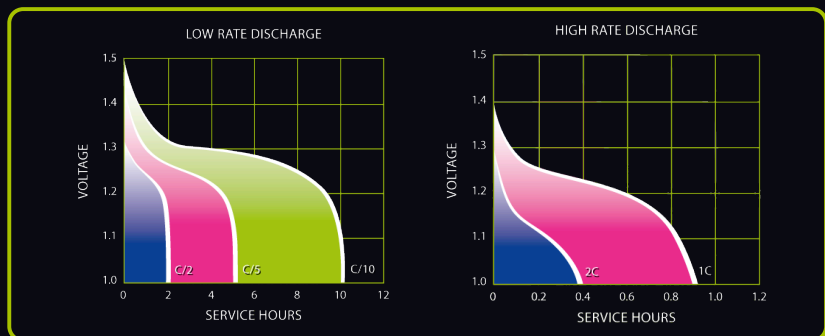

DURACELL® Rechargeable

Rechargeable StayCharged AAA

BENEFITS

- Stays Charged Longer*
- Recharge Less*
- Pre-Charged and ready to use straight out of the pack
- Retains up to 75% of charge up to 1 year (365 days) while not in use
- Up to 5000 pictures over the life of two batteries
- 100s of charges for 1000s of pictures

TECHNICAL

Type:	NiMH Pre-charged AAA 800 mAh
Nominal Voltage	1.2V
Nominal Internal Impedance:	30 m-ohm @ 1 kHz
Rated capacity:	800 mAh
Average Weight:	12.8 grams (0.45 ounces)
Volume:	3.5 cm³ (0.2 in³)
Operating Temperature Range:	0° C to 50° C (32° F to 122° F)
ANSI:	1.2H2
IEC:	HR03
Product Codes	Clamshell x2 – EU/UK SAP Code: 75052471 EU/UK EAN Code: 5000394087835 Clamshell x4 – EU/UK SAP Code : 75052472 EU/UK EAN Code : 5000394087842

Dimensions shown are IEC standards

Product can be charged on most NiMH or NiCd chargers utilizing standard dV, dV/dt, time and temperature dynamic charge termination methods. Duracell brand NiMH chargers are recommended for best results.

Delivered capacity is dependent on the applied load, operating temperature, and cut-off voltage. Please refer to the charts and discharge data shown for example of the energy/service life that the battery will provide for various local conditions.

This data is subject to change. Performance information is typical. Contact Duracell for latest information.

StayCharged batteries can be rapidly charged using Duracell 15 minute Charger

*vs. ordinary rechargeable batteries.