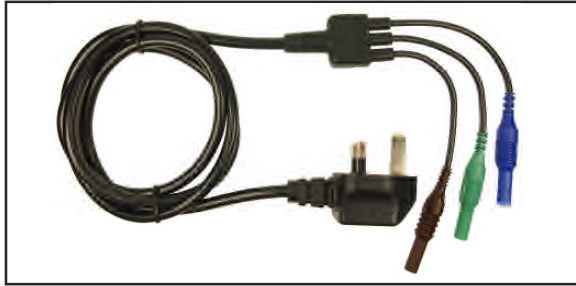

3 x Push fit Croc Clips

Packed in plastic wallet.

CIH29925

IEC to 3x4mm Plugs (Blue / Green / Brown)

Length : 1.5m

3 x Fused Probes

3 x Screw fit Croc Clips.

Packed in plastic wallet.

Visit us online at:

www.cliffuk.co.uk

UK 13amp Plug 240V Mains Test Leadsets with 3 flying leads

Conforms to IEC 61010.

CAT RATINGS MARKED ON COMPONENTS AND CABLES.

All 4mm Plugs shrouded and touchproof. Hot Conditon variants available.

CIH29930

UK Mains Plug to 3x4mm Plugs (Blue / Green / Brown)
Length : 1.5m

CIH29933

UK Mains Plug to 3x4mm Plugs (Blue / Green / Brown)
Length : 1.5m
3 x Unfused probes
3 x Push fit croc clips
Packed in plastic wallet.

CIH29935

UK Mains Plug to 3x4mm Plugs (Blue / Green / Brown)
with and
Length : 1.5m
3 x Fused probes
3 x Screw fit croc clips
Packed in plastic wallet.

CIH29940

UK Mains Plug to 3x4mm Plugs (Black / Green / Red).
Black flying leads.
Length : 1.5m
Packed in plastic wallet.