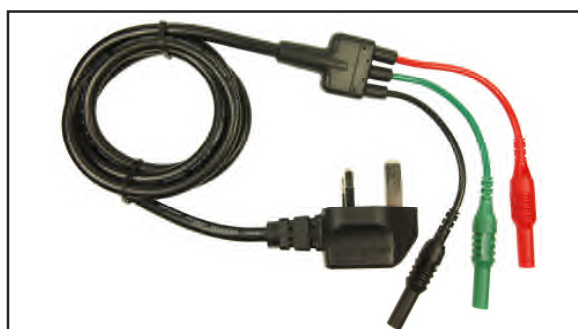

Visit us online at:

www.cliffuk.co.uk

UK 13amp Plug 240V Mains Test Leadsets with 3 flying leads

Conforms to IEC 61010.

CAT RATINGS MARKED ON COMPONENTS AND CABLES.

All 4mm Plugs shrouded and touchproof. Hot Conditon variants available.

CIH29930

UK Mains Plug to 3x4mm Plugs (Blue / Green / Brown)
Length : 1.5m

CIH29933

UK Mains Plug to 3x4mm Plugs (Blue / Green / Brown)
Length : 1.5m
3 x Unfused probes
3 x Push fit croc clips
Packed in plastic wallet.

CIH29935

UK Mains Plug to 3x4mm Plugs (Blue / Green / Brown)
with and
Length : 1.5m
3 x Fused probes
3 x Screw fit croc clips
Packed in plastic wallet.

CIH29940

UK Mains Plug to 3x4mm Plugs (Black / Green / Red).
Black flying leads.
Length : 1.5m
Packed in plastic wallet.

FCR29940

UK Mains Plug to 3x4mm Plugs (Black / Green / Red).
Coloured flying leads
Length : 1.5m
Packed in poly bag.

For further information, contact: sales@cliffuk.co.uk

X-ON Electronics

Largest Supplier of Electrical and Electronic Components