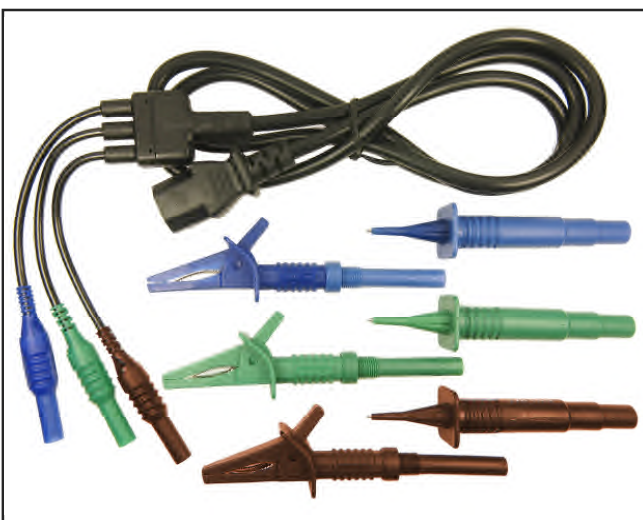

CLIFF

TEST LEADSETS

IEC Plug 220-240V Test Leadsets with 3 flying leads

Conforms to IEC 61010.

CAT RATINGS MARKED ON COMPONENTS AND CABLES.

All 4mm Plugs shrouded and touchproof. Hot Conditon variants available.

CIH29920

IEC to 3x4mm Plugs (Blue / Green / Brown)

Length : 1.5m

Packed in plastic wallet.

CIH29922

IEC to 3x4mm Plugs (Blue / Green / Brown)

Length : 1.5m

3 x Unfused Push fit Probes

3 x Push fit Croc Clips

Packed in plastic wallet.

CIH29925

IEC to 3x4mm Plugs (Blue / Green / Brown)

Length : 1.5m

3 x Fused Probes

3 x Screw fit Croc Clips.

Packed in plastic wallet.

CIH29930

UK Mains Plug to 3x4mm Plugs (Blue / Green / Brown)
Length : 1.5m

CIH29933

UK Mains Plug to 3x4mm Plugs (Blue / Green / Brown)
Length : 1.5m
3 x Unfused probes
3 x Push fit croc clips
Packed in plastic wallet.