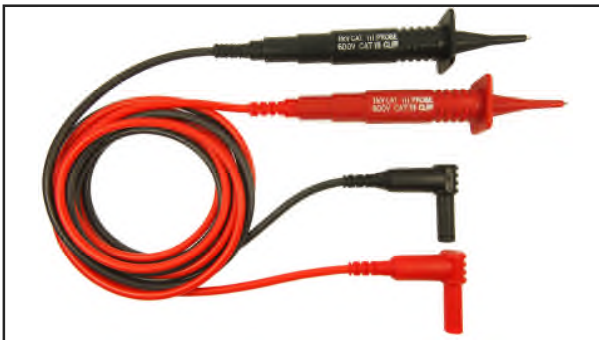

CIH29916

Unfused Probes to 90° 4mm Plugs
(Red / Black / Green)
Includes CAT III Probe Adaptors
Length : 1.5m
3 x Push Fit Croc Clips
Packed in plastic wallet

CIH29917

Unfused Probes to 90° 4mm Plugs
(Blue / Green / Red)
Includes CAT III Probe Adaptors
Length : 1.5m
3 x Push Fit Croc Clips
Packed in plastic wallet

CIH3021

Fused Probes to 90° 4mm Plugs
 (Red / Black / Green)
 Length : 1.25m
 3 x Screw Fit Croc Clips
 Packed in plastic wallet

CIH3022

Fused Probes to 90° 4mm Plugs
 (Red / Blue / Green)
 Length : 1.25m
 3 x Screw Fit Croc Clips
 Packed in plastic wallet

2 Lead Test Sets

All Components conform to IEC 61010

CIH3006

Fused Probe to 90° 4mm Plugs
 (Red / Black)
 Length : 1.5m
 Packed in plastic wallet

CIH3007

Fused Probe to 90° 4mm Plugs
 (Red / Black)
 Length : 1.5m
 2 x Screw Fit Croc Clips
 Packed in plastic wallet

CIH29890

Unfused Probe to 90° 4mm Plugs
 (Red / Black)
 Includes CAT III Probe Adaptors
 Length : 1.5m
 2 x Push Fit Croc Clips
 Packed in plastic wallet

For further information, contact: sales@cliffuk.co.uk