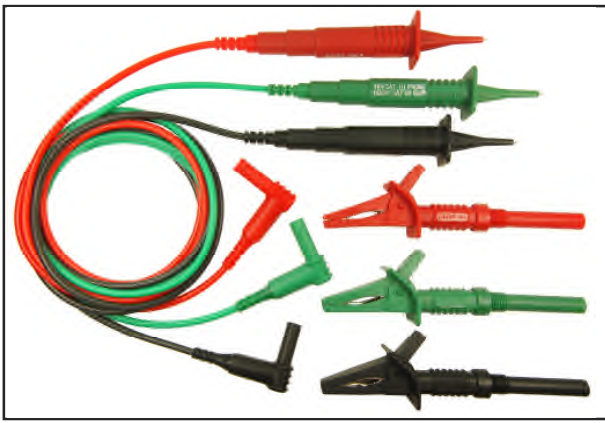

CIH29916

Unfused Probes to 90° 4mm Plugs
(Red / Black / Green)
Includes CAT III Probe Adaptors
Length : 1.5m
3 x Push Fit Croc Clips
Packed in plastic wallet

CIH29917

Unfused Probes to 90° 4mm Plugs
(Blue / Green / Red)
Includes CAT III Probe Adaptors
Length : 1.5m
3 x Push Fit Croc Clips
Packed in plastic wallet

CIH3021

Fused Probes to 90° 4mm Plugs
 (Red / Black / Green)
 Length : 1.25m
 3 x Screw Fit Croc Clips
 Packed in plastic wallet

CIH3022

Fused Probes to 90° 4mm Plugs
 (Red / Blue / Green)
 Length : 1.25m
 3 x Screw Fit Croc Clips
 Packed in plastic wallet

2 Lead Test Sets

All Components conform to IEC 61010

CIH3006

Fused Probe to 90° 4mm Plugs
 (Red / Black)
 Length : 1.5m
 Packed in plastic wallet

CIH3007

Fused Probe to 90° 4mm Plugs
 (Red / Black)
 Length : 1.5m
 2 x Screw Fit Croc Clips
 Packed in plastic wallet

CIH29890

Unfused Probe to 90° 4mm Plugs
 (Red / Black)
 Includes CAT III Probe Adaptors
 Length : 1.5m
 2 x Push Fit Croc Clips
 Packed in plastic wallet

For further information, contact: sales@cliffuk.co.uk