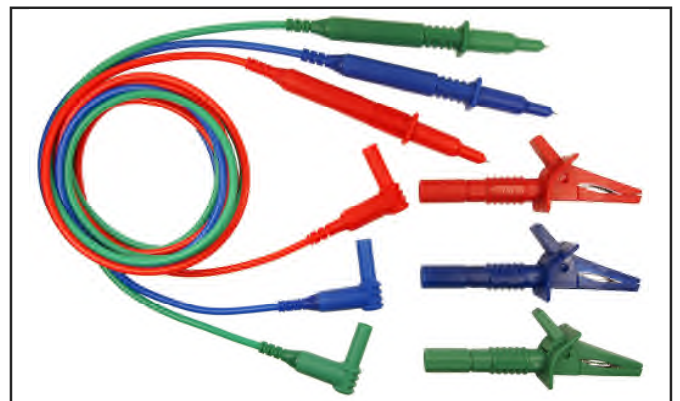

CLIFF

3 Lead Test Sets

All Components conform to IEC 61010

CIH29910

Unfused Probes to 90° 4mm Plugs
(Blue / Green / Brown)
Includes CAT III Probe Adaptors
Length : 1.5m
Packed in plastic wallet

CIH29915

Unfused Probes to 90° 4mm Plugs
(Blue / Green / Brown)
Includes CAT III Probe Adaptors
Length : 1.5m
3 x Push Fit Croc Clips
Packed in plastic wallet

CIH29916

Unfused Probes to 90° 4mm Plugs
(Red / Black / Green)
Includes CAT III Probe Adaptors
Length : 1.5m
3 x Push Fit Croc Clips
Packed in plastic wallet

CIH29917

Unfused Probes to 90° 4mm Plugs
(Blue / Green / Red)
Includes CAT III Probe Adaptors
Length : 1.5m
3 x Push Fit Croc Clips
Packed in plastic wallet

CIH3021

Fused Probes to 90° 4mm Plugs
 (Red / Black / Green)
 Length : 1.25m
 3 x Screw Fit Croc Clips
 Packed in plastic wallet

CIH3022

Fused Probes to 90° 4mm Plugs
 (Red / Blue / Green)
 Length : 1.25m
 3 x Screw Fit Croc Clips
 Packed in plastic wallet

2 Lead Test Sets

All Components conform to IEC 61010

CIH3006

Fused Probe to 90° 4mm Plugs
 (Red / Black)
 Length : 1.5m
 Packed in plastic wallet

CIH3007

Fused Probe to 90° 4mm Plugs
 (Red / Black)
 Length : 1.5m
 2 x Screw Fit Croc Clips
 Packed in plastic wallet