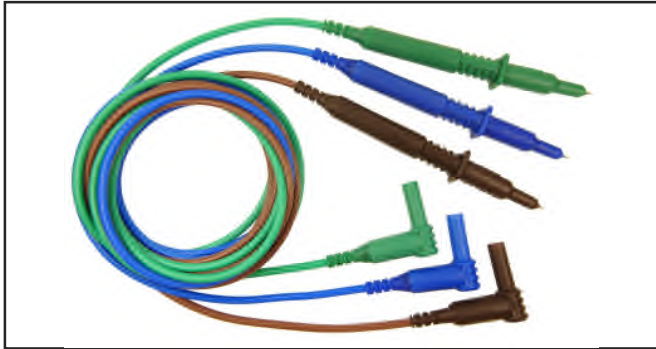

CLIFF

3 Lead Test Sets

All Components conform to IEC 61010

CIH29910

Unfused Probes to 90° 4mm Plugs
(Blue / Green / Brown)
Includes CAT III Probe Adaptors
Length : 1.5m
Packed in plastic wallet

CIH29915

Unfused Probes to 90° 4mm Plugs
(Blue / Green / Brown)
Includes CAT III Probe Adaptors
Length : 1.5m
3 x Push Fit Croc Clips
Packed in plastic wallet

CIH29916

Unfused Probes to 90° 4mm Plugs
(Red / Black / Green)
Includes CAT III Probe Adaptors
Length : 1.5m
3 x Push Fit Croc Clips
Packed in plastic wallet

CIH29917

Unfused Probes to 90° 4mm Plugs
(Blue / Green / Red)
Includes CAT III Probe Adaptors
Length : 1.5m
3 x Push Fit Croc Clips
Packed in plastic wallet

CIH3021

Fused Probes to 90° 4mm Plugs
 (Red / Black / Green)
 Length : 1.25m
 3 x Screw Fit Croc Clips
 Packed in plastic wallet

CIH3022

Fused Probes to 90° 4mm Plugs
 (Red / Blue / Green)
 Length : 1.25m
 3 x Screw Fit Croc Clips
 Packed in plastic wallet

2 Lead Test Sets

All Components conform to IEC 61010

CIH3006

Fused Probe to 90° 4mm Plugs
 (Red / Black)
 Length : 1.5m
 Packed in plastic wallet

CIH3007

Fused Probe to 90° 4mm Plugs
 (Red / Black)
 Length : 1.5m
 2 x Screw Fit Croc Clips
 Packed in plastic wallet