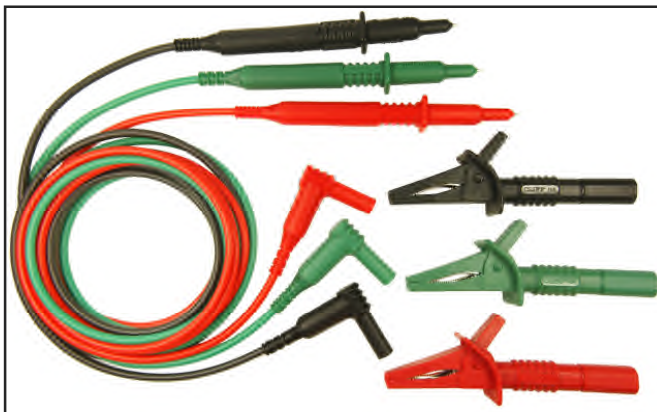

CLIFF

3 Lead Test Sets

All Components conform to IEC 61010

CIH29910

Unfused Probes to 90° 4mm Plugs
(Blue / Green / Brown)
Includes CAT III Probe Adaptors
Length : 1.5m
Packed in plastic wallet

CIH29915

Unfused Probes to 90° 4mm Plugs
(Blue / Green / Brown)
Includes CAT III Probe Adaptors
Length : 1.5m
3 x Push Fit Croc Clips
Packed in plastic wallet

CIH29916

Unfused Probes to 90° 4mm Plugs
(Red / Black / Green)
Includes CAT III Probe Adaptors
Length : 1.5m
3 x Push Fit Croc Clips
Packed in plastic wallet

CIH29917

Unfused Probes to 90° 4mm Plugs
(Blue / Green / Red)
Includes CAT III Probe Adaptors
Length : 1.5m
3 x Push Fit Croc Clips
Packed in plastic wallet

CIH3021

Fused Probes to 90° 4mm Plugs
 (Red / Black / Green)
 Length : 1.25m
 3 x Screw Fit Croc Clips
 Packed in plastic wallet

CIH3022

Fused Probes to 90° 4mm Plugs
 (Red / Blue / Green)
 Length : 1.25m
 3 x Screw Fit Croc Clips
 Packed in plastic wallet

2 Lead Test Sets

All Components conform to IEC 61010

CIH3006

Fused Probe to 90° 4mm Plugs
 (Red / Black)
 Length : 1.5m
 Packed in plastic wallet

CIH3007

Fused Probe to 90° 4mm Plugs
 (Red / Black)
 Length : 1.5m
 2 x Screw Fit Croc Clips
 Packed in plastic wallet