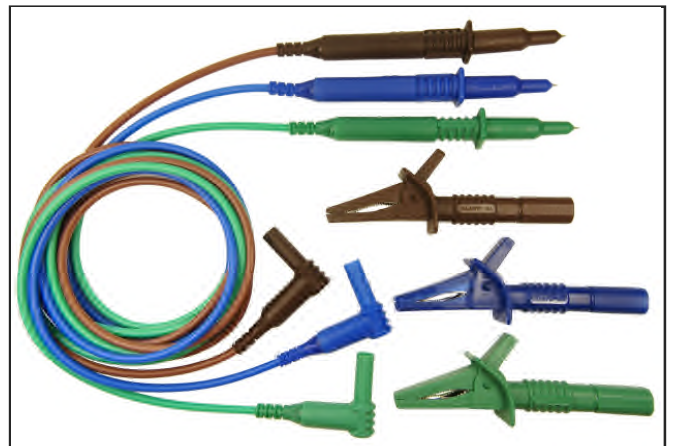

CLIFF

3 Lead Test Sets

All Components conform to IEC 61010

CIH29910

Unfused Probes to 90° 4mm Plugs
(Blue / Green / Brown)
Includes CAT III Probe Adaptors
Length : 1.5m
Packed in plastic wallet

CIH29915

Unfused Probes to 90° 4mm Plugs
(Blue / Green / Brown)
Includes CAT III Probe Adaptors
Length : 1.5m
3 x Push Fit Croc Clips
Packed in plastic wallet

CIH29916

Unfused Probes to 90° 4mm Plugs
(Red / Black / Green)
Includes CAT III Probe Adaptors
Length : 1.5m
3 x Push Fit Croc Clips
Packed in plastic wallet

CIH29917

Unfused Probes to 90° 4mm Plugs
(Blue / Green / Red)
Includes CAT III Probe Adaptors
Length : 1.5m
3 x Push Fit Croc Clips
Packed in plastic wallet

CIH3021

Fused Probes to 90° 4mm Plugs
 (Red / Black / Green)
 Length : 1.25m
 3 x Screw Fit Croc Clips
 Packed in plastic wallet

CIH3022

Fused Probes to 90° 4mm Plugs
 (Red / Blue / Green)
 Length : 1.25m
 3 x Screw Fit Croc Clips
 Packed in plastic wallet

2 Lead Test Sets

All Components conform to IEC 61010

CIH3006

Fused Probe to 90° 4mm Plugs
 (Red / Black)
 Length : 1.5m
 Packed in plastic wallet

CIH3007

Fused Probe to 90° 4mm Plugs
 (Red / Black)
 Length : 1.5m
 2 x Screw Fit Croc Clips
 Packed in plastic wallet