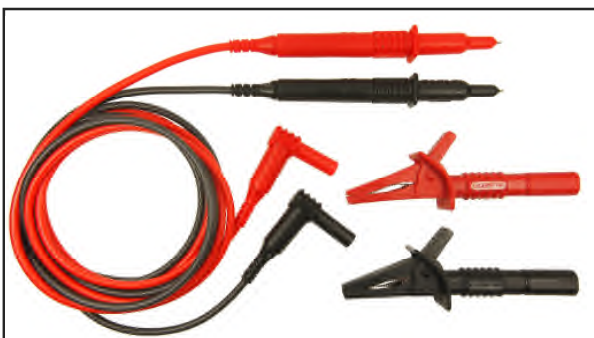

CIH29916

Unfused Probes to 90° 4mm Plugs
(Red / Black / Green)
Includes CAT III Probe Adaptors
Length : 1.5m
3 x Push Fit Croc Clips
Packed in plastic wallet

CIH29917

Unfused Probes to 90° 4mm Plugs
(Blue / Green / Red)
Includes CAT III Probe Adaptors
Length : 1.5m
3 x Push Fit Croc Clips
Packed in plastic wallet

CIH3021

Fused Probes to 90° 4mm Plugs
 (Red / Black / Green)
 Length : 1.25m
 3 x Screw Fit Croc Clips
 Packed in plastic wallet

CIH3022

Fused Probes to 90° 4mm Plugs
 (Red / Blue / Green)
 Length : 1.25m
 3 x Screw Fit Croc Clips
 Packed in plastic wallet

2 Lead Test Sets

All Components conform to IEC 61010

CIH3006

Fused Probe to 90° 4mm Plugs
 (Red / Black)
 Length : 1.5m
 Packed in plastic wallet

CIH3007

Fused Probe to 90° 4mm Plugs
 (Red / Black)
 Length : 1.5m
 2 x Screw Fit Croc Clips
 Packed in plastic wallet

CIH29890

Unfused Probe to 90° 4mm Plugs
 (Red / Black)
 Includes CAT III Probe Adaptors
 Length : 1.5m
 2 x Push Fit Croc Clips
 Packed in plastic wallet

For further information, contact: sales@cliffuk.co.uk