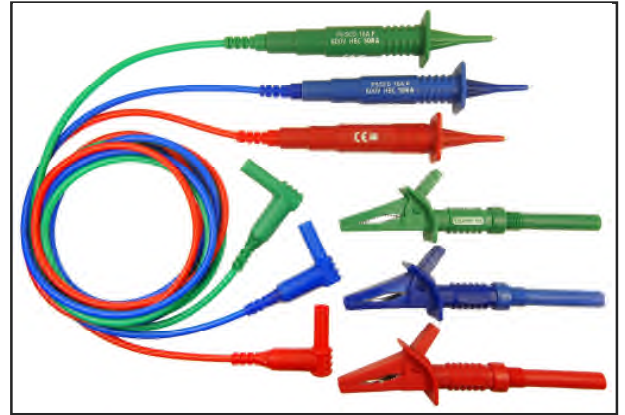

CIH29916

Unfused Probes to 90° 4mm Plugs
(Red / Black / Green)
Includes CAT III Probe Adaptors
Length : 1.5m
3 x Push Fit Croc Clips
Packed in plastic wallet

CIH29917

Unfused Probes to 90° 4mm Plugs
(Blue / Green / Red)
Includes CAT III Probe Adaptors
Length : 1.5m
3 x Push Fit Croc Clips
Packed in plastic wallet

CIH3021

Fused Probes to 90° 4mm Plugs
 (Red / Black / Green)
 Length : 1.25m
 3 x Screw Fit Croc Clips
 Packed in plastic wallet

CIH3022

Fused Probes to 90° 4mm Plugs
 (Red / Blue / Green)
 Length : 1.25m
 3 x Screw Fit Croc Clips
 Packed in plastic wallet

2 Lead Test Sets

All Components conform to IEC 61010

CIH3006

Fused Probe to 90° 4mm Plugs
 (Red / Black)
 Length : 1.5m
 Packed in plastic wallet

CIH3007

Fused Probe to 90° 4mm Plugs
 (Red / Black)
 Length : 1.5m
 2 x Screw Fit Croc Clips
 Packed in plastic wallet

CIH29890

Unfused Probe to 90° 4mm Plugs
 (Red / Black)
 Includes CAT III Probe Adaptors
 Length : 1.5m
 2 x Push Fit Croc Clips
 Packed in plastic wallet

For further information, contact: sales@cliffuk.co.uk