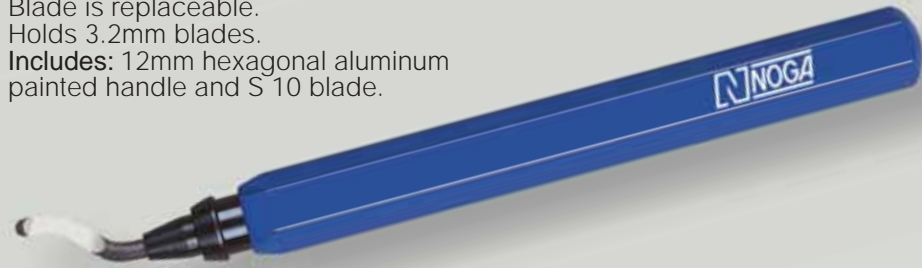

SUPER BURR NG3003

For heavy duty jobs.
Includes: NG-3 handle, S holder, S100, S20 and S30 blades.

HANDLES

NG-1 Handle NG1000

NogaGrip-1 holds all S blades (3.2mm). Spare blades are kept inside back cap. Designed for maximum comfort in your hand.

NG-3 Handle NG3000

NogaGrip-3 holds all blade holders. Spare blades are kept inside back cap. Designed for maximum comfort in your hand.

HOLDER

S Holder EL02003

Holds S blades (3.2mm). S holder telescopes from 30-115mm. Length: 131mm.

HEAVY DUTY $\varnothing 3.2\text{mm}$

EDGE OFF EO1000

Disposable tool. A handy pocket clip is a standard feature of this tool.

Includes: S10 blade mounted in an 8mm painted hexagonal aluminum handle.

RAPID BURR RB1000

Steel housing for long life of handle. Blade is replaceable.

Holds 3.2mm blades.

Includes: 12mm hexagonal aluminum painted handle and S 10 blade.

All blades below are made of H.S.S.. Hardness 62-64Rc except S100 Cobalt 65-67Rc