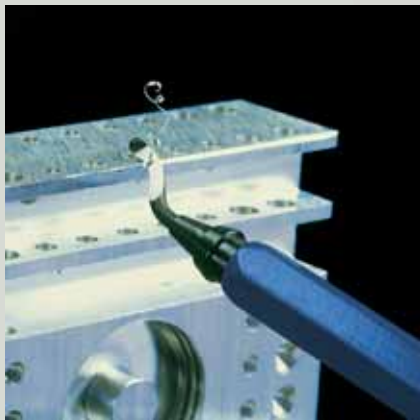

SUPER BURR NG3003

For heavy duty jobs.
Includes: NG-3 handle, S holder, S100, S20 and S30 blades.

HANDLES

NG-1 Handle NG1000

NogaGrip-1 holds all S blades (3.2mm). Spare blades are kept inside back cap. Designed for maximum comfort in your hand.

NG-3 Handle NG3000

NogaGrip-3 holds all blade holders. Spare blades are kept inside back cap. Designed for maximum comfort in your hand.

HOLDER

S Holder EL02003

Holds S blades (3.2mm). S holder telescopes from 30-115mm. Length: 131mm.

HEAVY DUTY $\varnothing 3.2\text{mm}$

EDGE OFF EO1000

Disposable tool. A handy pocket clip is a standard feature of this tool.

Includes: S10 blade mounted in an 8mm painted hexagonal aluminum handle.

RAPID BURR RB1000