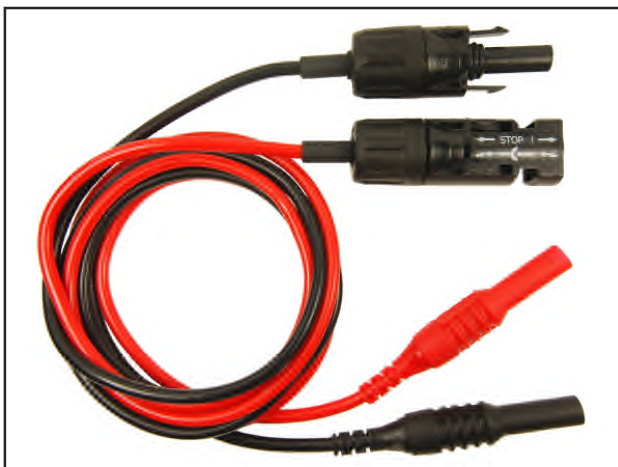

CLIFF

Earth Test Reels

Conforms to IEC 61010

CIH299430 - 30m

Earth Continuity Extension Reel to 4mm Plug.
Length : 30m
1 x Push fit Croc Clip.

CIH299450 - 50m

Earth Continuity Extension Reel to 4mm Plug.
Length : 50m
1 x Push fit Croc Clip.

Packed in Bag / Box.

Single Wire Appliance Test Lead

CIH22105

LV Earth Bond Lead - Black shrouded Croc Clip to
4mm plug.
Length : 2m
Packed in plastic wallet.
Alternative lengths available.

PV Solar Test Lead

CIH7250

MC4 to 4mm Plug Leadset - pair Male and Female
Length : 1m
Packed in plastic wallet

X-ON Electronics

Largest Supplier of Electrical and Electronic Components

Click to view similar products for [cliff manufacturer](#):