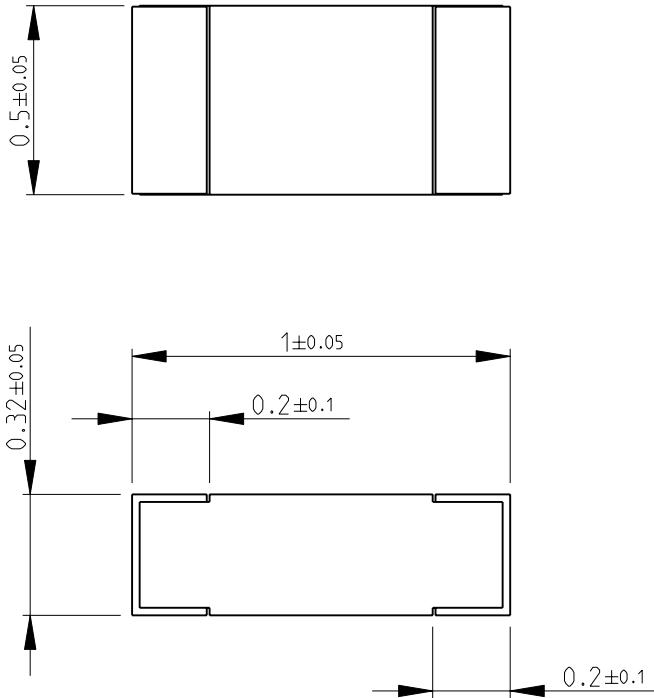

LOC	DIST	REVISIONS					
E	B	P	LTR	DESCRIPTION	DATE	DWN	APVD
			BA	NEW RELEASE	14-NOV-08	SM	St.P

FOR FURTHER INFORMATION SEE DATA SHEET FOR
3640 SERIES-HIGH FREQUENCY INDUCTORS SMD