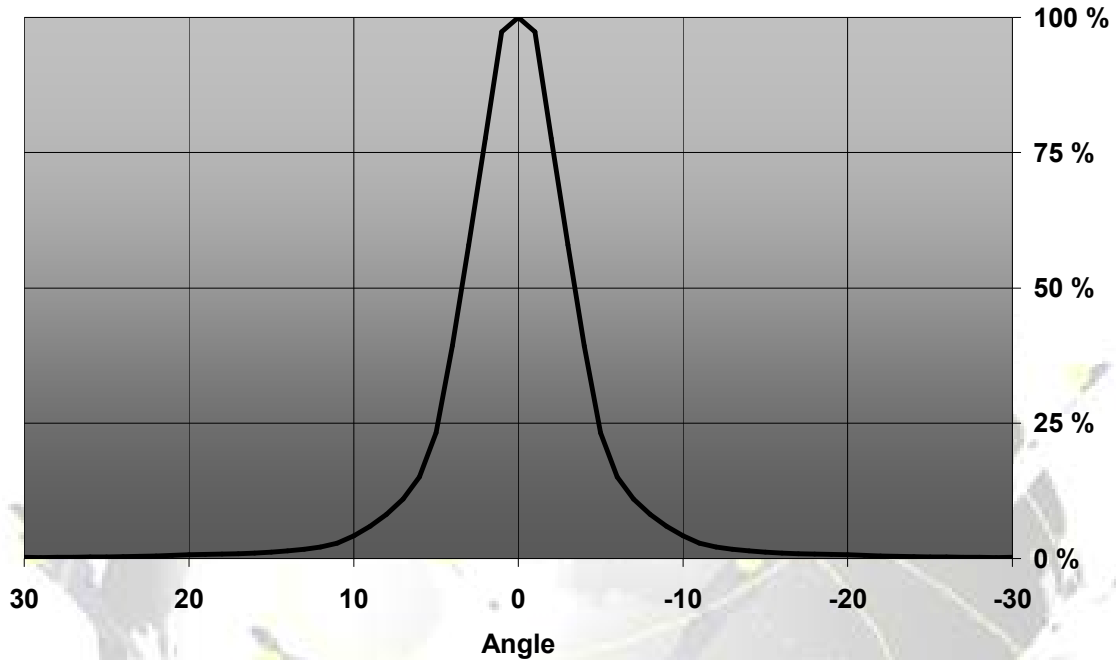

MEASUREMENT DATA

Relative Intensity of LO2-RS