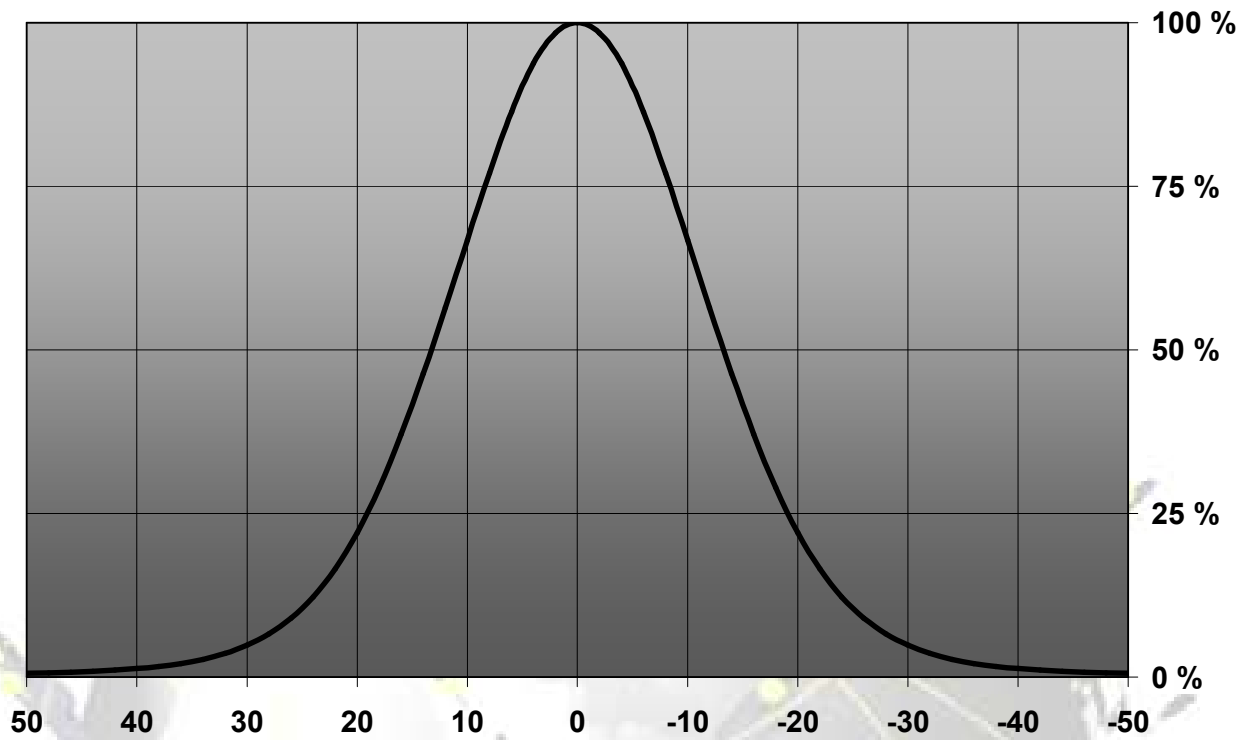

Relative Intensity of FA10697_LMX6-M

© Ledil Oy – PRELIMINARY - Subject to change without prior notice