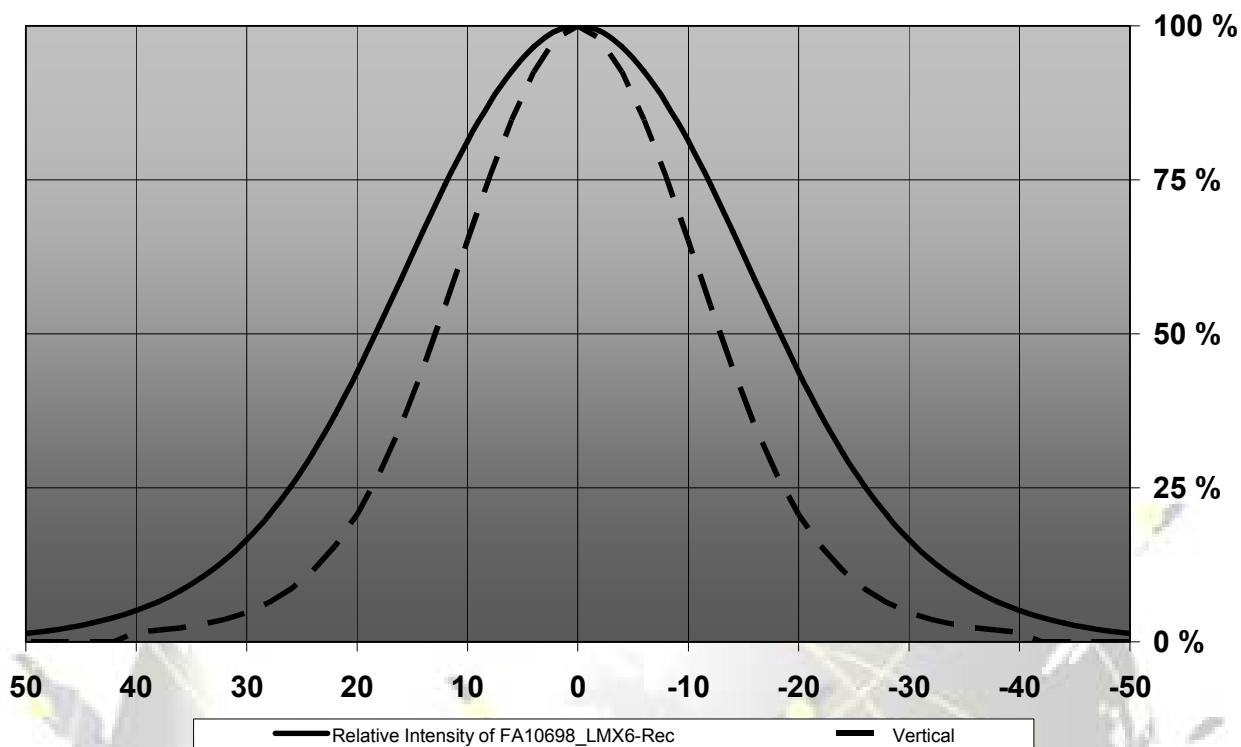

Relative Intensity of FA10698_LMX6-Rec

© Ledil Oy – PRELIMINARY - Subject to change without prior notice