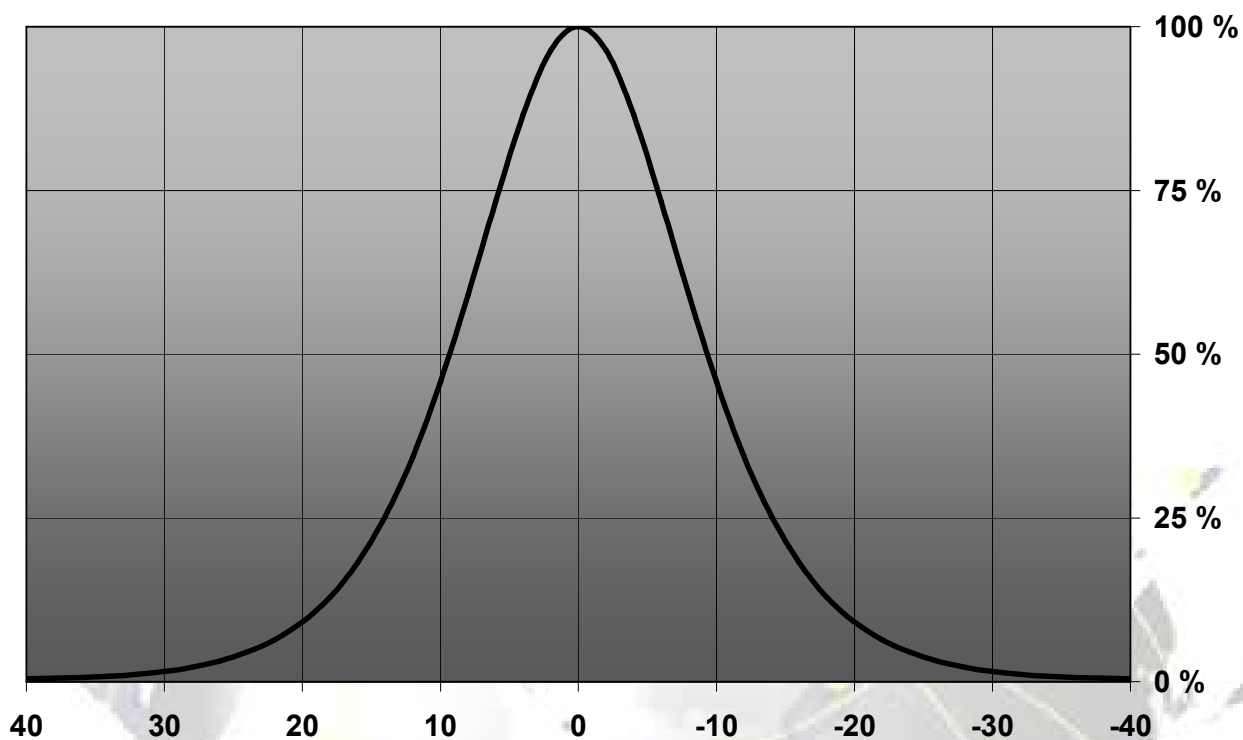

Relative Intensity of FA10695_LMX6-D

© Ledil Oy – PRELIMINARY - Subject to change without prior notice