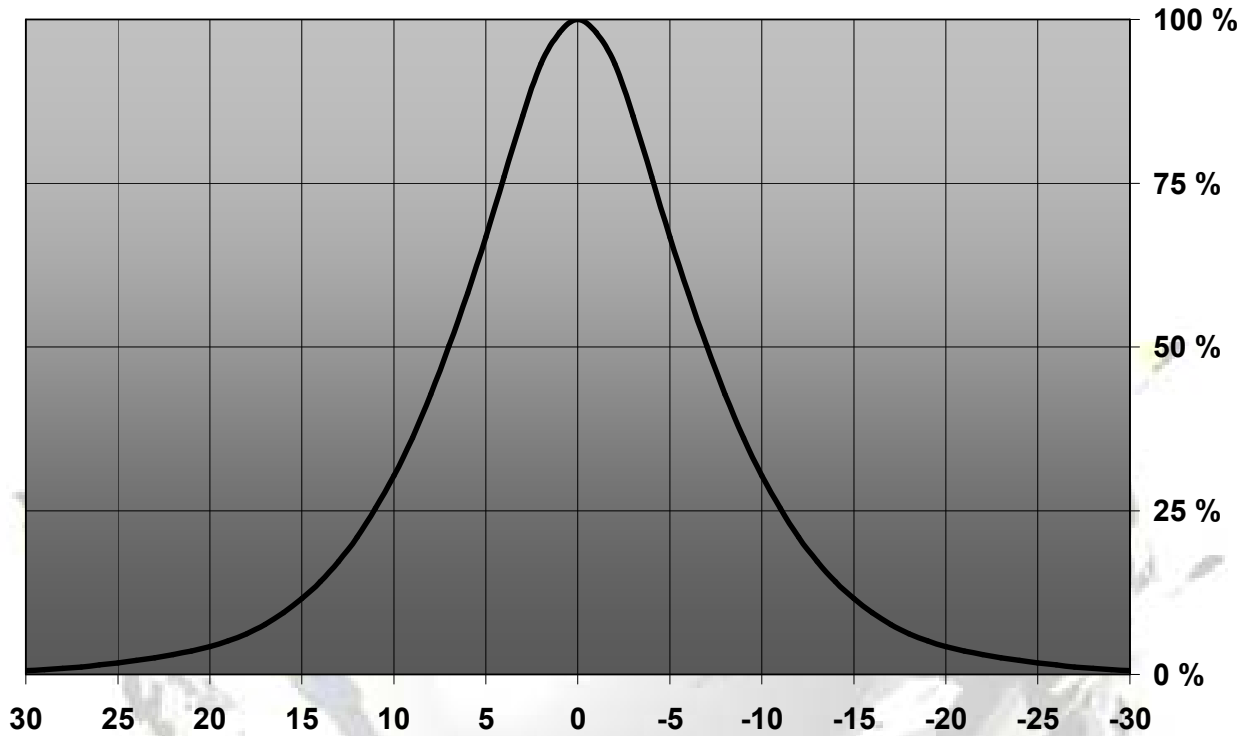

MEASUREMENT DATA

Relative Intensity of FA10696_LMX6-RS

© Ledil Oy – PRELIMINARY - Subject to change without prior notice