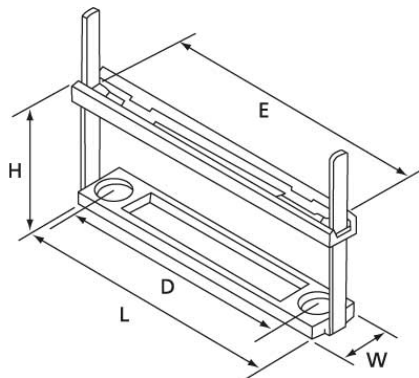

Ty-Rap®

FCC-3

This system allows the secure and neat fixing of between 1 and 25 ribbon cables. The clamp height adapts accurately to the desired number of ribbon cables. An interesting feature is the fact these clamps are re-openable for later addition or removal of a cable.

T&B Catalog Number:

FCC-3

EAN Number:

05414363020479

UPC Number:

78621026939

Description:

Cable clamp, for flat cables, screw mounting, natural Polyamide 6.6

Technical Information

Type	Cable clamp
Mounting Method	screw
Accessorie Style	for flat cables
Material	Polyamide 6.6
Temperature Range	-40°C to +85°C
Flammability Rating	UL 94 V-2
Colour	natural
Halogen free	yes
Silicone free	yes

Ordering Information

D (mm)	64.5
E (mm)	76.2
H (mm)	8 - 36
L (mm)	83.3
W (mm)	12.7
Screw Type	countersunk M4
Quantity (pieces)	50
Weight (g/100)	475

For additional information, please contact our customer service. Phone: +32 (0) 64 88 63 88 - Fax: +32 (0) 64 88 65 50