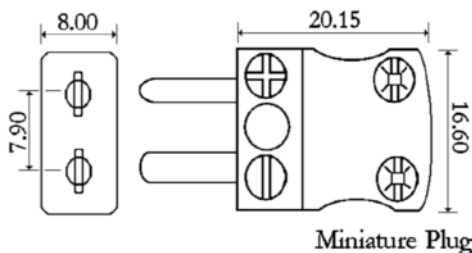

Quality & Service

Quality and Service are key elements in the continued growth of Labfacility.

Technical support is always freely available from our experienced technical sales teams and the company has ISO9001 accreditation.

- Range of miniature thermocouple connectors with flat pins to suit thermocouple type
- Ideal for general purpose use
- All contacts are polarised to ensure correct connection
- Connecters will accept thermocouple cable up to 4mm in diameter
- Available in Thermocouple types K, J, T
- For Types K, J, T contacts are made from true Thermocouple alloys
- Colour coded in accordance with ANSI specification
- Maximum continuous operating temperature 220 deg°C

T/C Type	Colour Code (ANSI)	+Positive (alloy type)	-Negative (alloy type)	Labfacility Code	Farnell order Code
K	Yellow	+Nickel Chromium	-Nickel Alloy	AM-K-M	234-7116
J	Black	+Iron	-Copper Nickel	AM-J-M	234-7115
T	Blue	+Copper	-Copper Nickel	AM-T-M	234-7117

FAR031/0613 ANSI Miniature In-Line Plugs