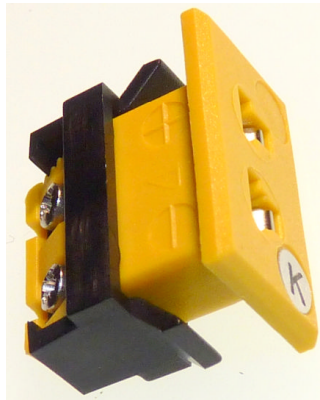

## ANSI Miniature Panel Sockets

*'simple fixing to panel'*

- Miniature thermocouple fascia mounting sockets with clip
- All fascia mounting sockets are polarised by means of unequally sized pins
- Panel mounting
- Nylon clip for quick, simple fixing to panel
- For Types K, J, T contacts are made from true Thermocouple alloys
- Colour coded in accordance with ANSI specification
- Max temperature 120 deg°C