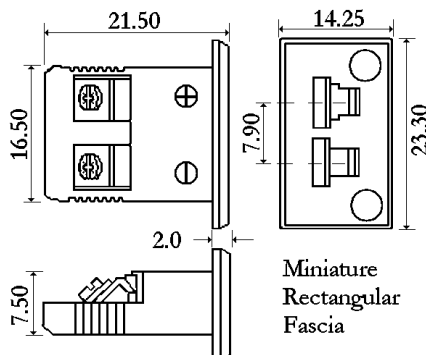

'simple fixing to panel'

- Miniature thermocouple fascia mounting sockets with clip
- All fascia mounting sockets are polarised by means of unequally sized pins
- Panel mounting
- Nylon clip for quick, simple fixing to panel
- For Types K, J, T contacts are made from true Thermocouple alloys
- Colour coded in accordance with ANSI specification
- Max temperature 120 deg°C

T/C Type	Colour Code (ANSI)	+Positive (alloy type)	-Negative (alloy type)	Labfacility Code	Farnell order Code
K	Yellow	+Nickel Chromium	-Nickel Alloy	AM-K-FF	234-7130
J	Black	+Iron	-Copper Nickel	AM-J-FF	234-7129
T	Blue	+Copper	-Copper Nickel	AM-T-FF	234-7132