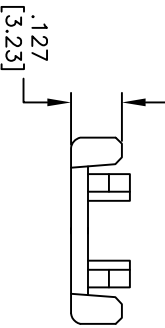

APPROVED: _____
DATE: _____ TITLE: _____

Rev	AWO #	Description	Date	Appr
-		RELEASED	4/12/05	
A		REDRAWN	11/29/10