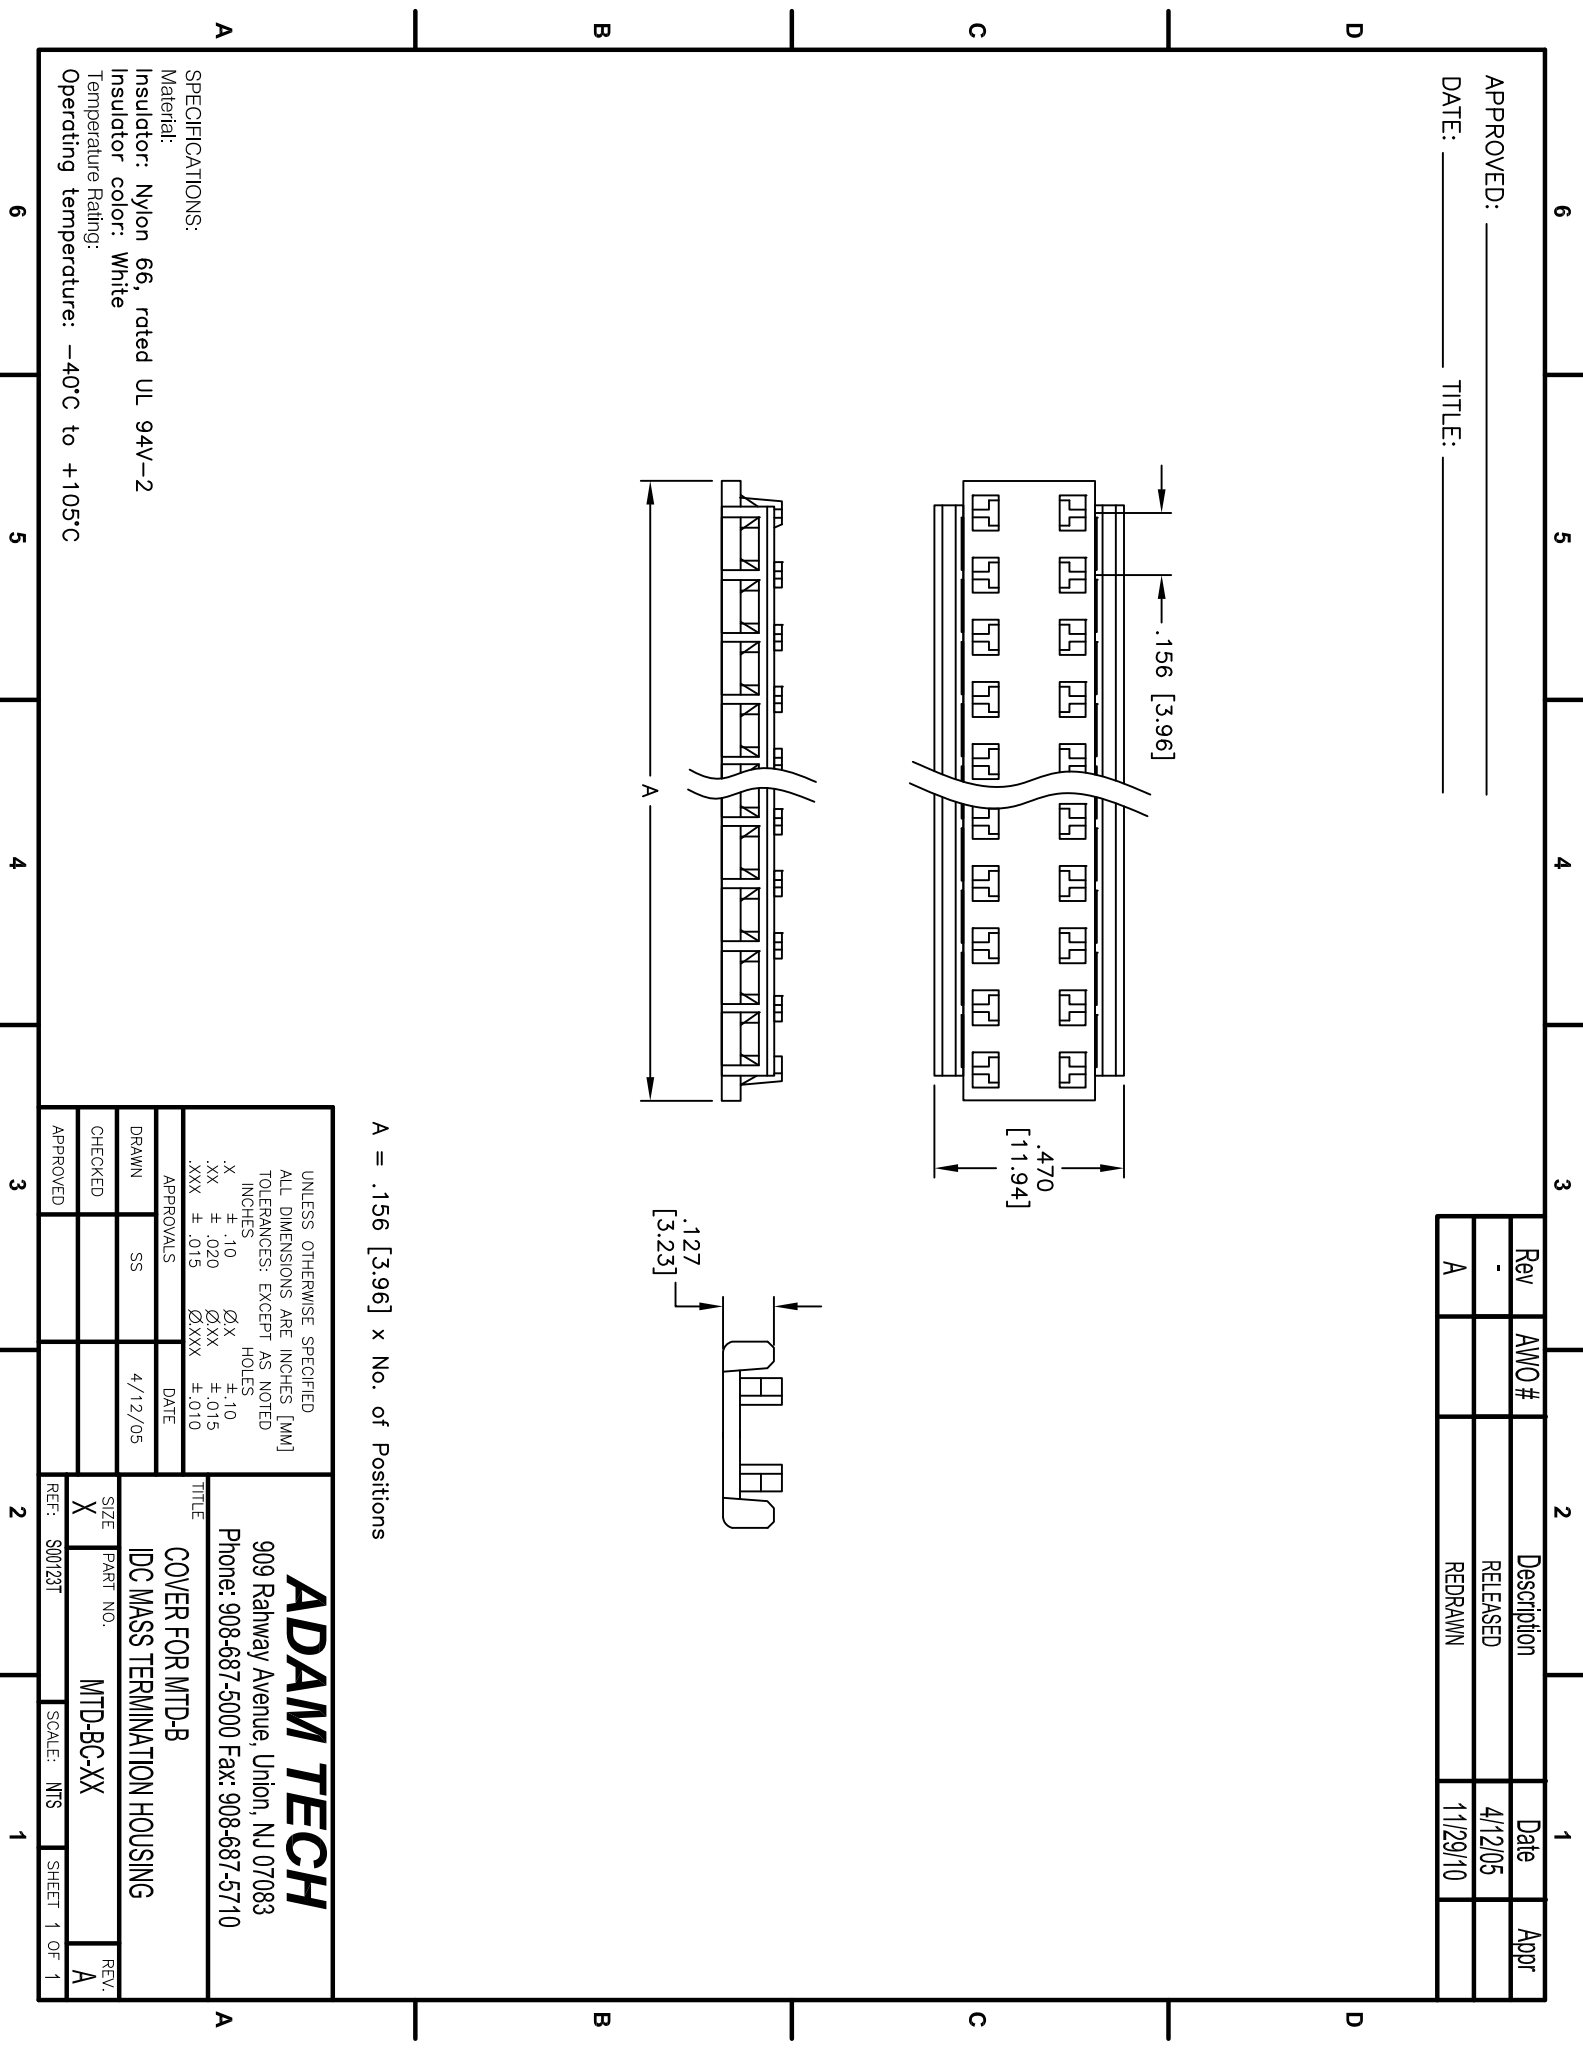

SPECIFICATIONS:

Material: Nylon 66, rated UL 94V-2
Insulator color: White
Temperature Rating: Operating temperature: -40°C to +105°C

UNLESS OTHERWISE SPECIFIED
ALL DIMENSIONS ARE INCHES [MM]
TOLERANCES: EXCEPT AS NOTED
INCHES HOLE SIZES
.X ± .10 ØXX ± .10
.XX ± .020 ØXXX ± .015
.XXX ± .015 ØXXXX ± .010

ADAM TECH
909 Rahway Avenue, Union, NJ 07083
Phone: 908-687-5000 Fax: 908-687-5710

DRAWN	SS	4/12/05
CHECKED		
APPROVED		

TITLE	COVER FOR MTD-B	
SIZE	PART NO.	MTD-BC-XX
REF: S00123T	SCALE: NTS	SHEET 1 OF 1