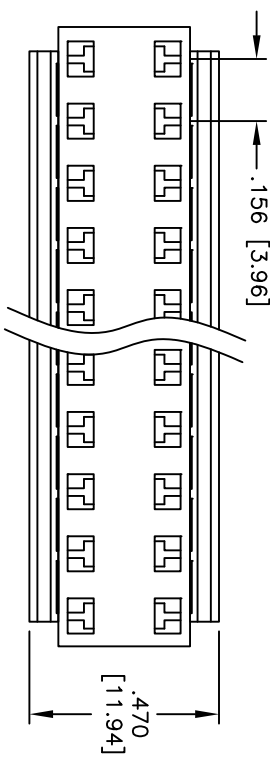

APPROVED: _____
DATE: _____ TITLE: _____

Rev	AWO #	Description	Date	Appr
-		RELEASED	4/12/05	
A		REDRAWN	11/29/10