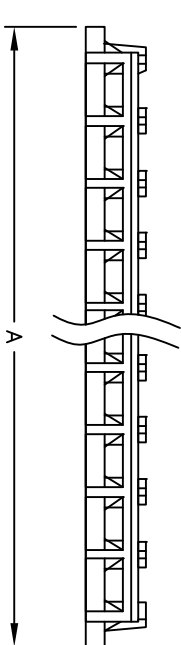

APPROVED: _____
 DATE: _____ TITLE: _____

| Rev | AWO # | Description | Date | Appr |
|-----|-------|-------------|----------|------|
| - | | RELEASED | 4/12/05 | |
| A | | REDRAWN | 11/29/10 | |

A = .156 [3.96] x No. of Positions

SPECIFICATIONS:

Material: Nylon 66, rated UL 94V-2
 Insulator color: White
 Temperature Rating: Operating temperature: -40°C to +105°C

UNLESS OTHERWISE SPECIFIED
 ALL DIMENSIONS ARE INCHES [MM]
 TOLERANCES: EXCEPT AS NOTED
 INCHES HOLE SIZES
 .X ± .10 ØXX ± .10
 .XX ± .020 ØXXX ± .015
 .XXX ± .015 ØXXXX ± .010