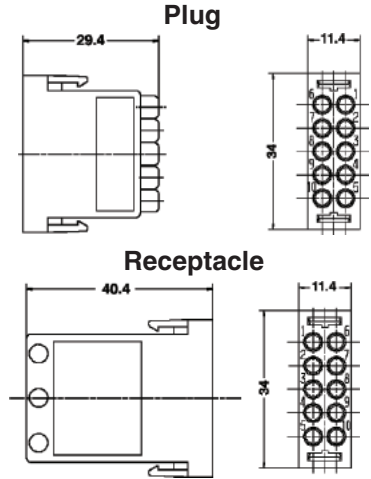

EPIC® Rectangular Connectors

MC Series Plugs & Receptacles

10 CONTACT MODULES: MACHINE CRIMP CONTACTS

Contacts Sold Separately

Plug	Receptacle
10382400	10382500

Rated Voltage:
250V

Rated Current:
10A

MACHINE CONTACTS: DIAMETER 1.6 MM

Cross section characteristic

Bags of 100

mm ²	AWG	Silver		Gold		Stripping Length (mm)	# of Marking Tracks
		Pin	Socket	Pin	Socket		
0.14 - 0.37	26 - 22	13162000	13163000	13162500	13163500	8	1
0.5	20	13162100	13163100	13162600	13163600	8	2
0.75 - 1.0	18	13162200	13163200	13162700	13163700	8	3
1.5	16	13162300	13163300	13162800	13163800	8	4
2.5	14	13162400	13163400	13162900	13163900	5.8	5

Part number= 1 contact

CRIMP TOOLS

Crimp Tool
11147000

Crimp Dies
11147100

Locator
11147200

Removal Tool:
11161000

FIBER OPTIC CONTACTS & TOOLS

Pin	Socket
11214100	11219100