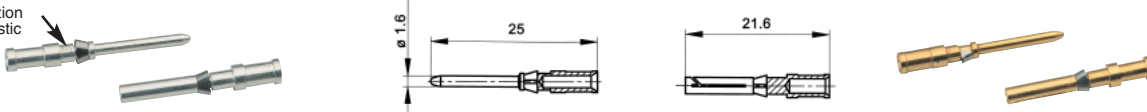

EPIC® Rectangular Connectors

MC Series Plugs & Receptacles

10 CONTACT MODULES: MACHINE CRIMP CONTACTS

Contacts Sold Separately

Plug	Receptacle
10382400	10382500

Rated Voltage:
250V

Rated Current:
10A

MACHINE CONTACTS: DIAMETER 1.6 MM

Cross section characteristic

Bags of 100

mm ²	AWG	Silver		Gold		Stripping Length (mm)	# of Marking Tracks
		Pin	Socket	Pin	Socket		
0.14 - 0.37	26 - 22	13162000	13163000	13162500	13163500	8	1
0.5	20	13162100	13163100	13162600	13163600	8	2
0.75 - 1.0	18	13162200	13163200	13162700	13163700	8	3
1.5	16	13162300	13163300	13162800	13163800	8	4
2.5	14	13162400	13163400	13162900	13163900	5.8	5

Part number= 1 contact

CRIMP TOOLS

Crimp Tool
11147000

Crimp Dies
11147100

Locator
11147200

Removal Tool:
11161000

FIBER OPTIC CONTACTS & TOOLS

Pin	Socket
11214100	11219100