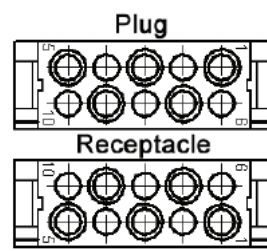

EPIC® Rectangular Connectors

MC Series Plugs & Receptacles

10 CONTACT MODULES: MACHINE CRIMP CONTACTS

Contacts Sold Separately

Plug	Receptacle
10382400	10382500

Rated Voltage:
250V

Rated Current:
10A

MACHINE CONTACTS: DIAMETER 1.6 MM

Cross section characteristic

Bags of 100

mm ²	AWG	Silver		Gold		Stripping Length (mm)	# of Marking Tracks
		Pin	Socket	Pin	Socket		
0.14 - 0.37	26 - 22	13162000	13163000	13162500	13163500	8	1
0.5	20	13162100	13163100	13162600	13163600	8	2
0.75 - 1.0	18	13162200	13163200	13162700	13163700	8	3
1.5	16	13162300	13163300	13162800	13163800	8	4
2.5	14	13162400	13163400	13162900	13163900	5.8	5