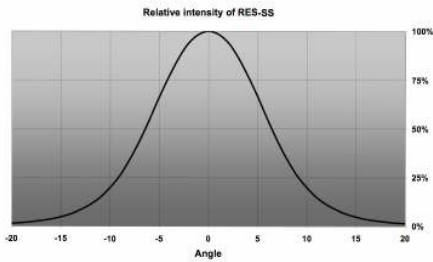

MEASUREMENTS

RES-RS

RES-SS

RES-D

RES-M

© Ledil Oy – PRELIMINARY - Subject to change without prior notice