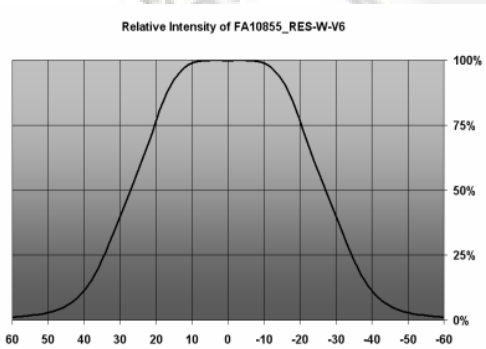

RES-O

RES-W-V4

RES-W-V6