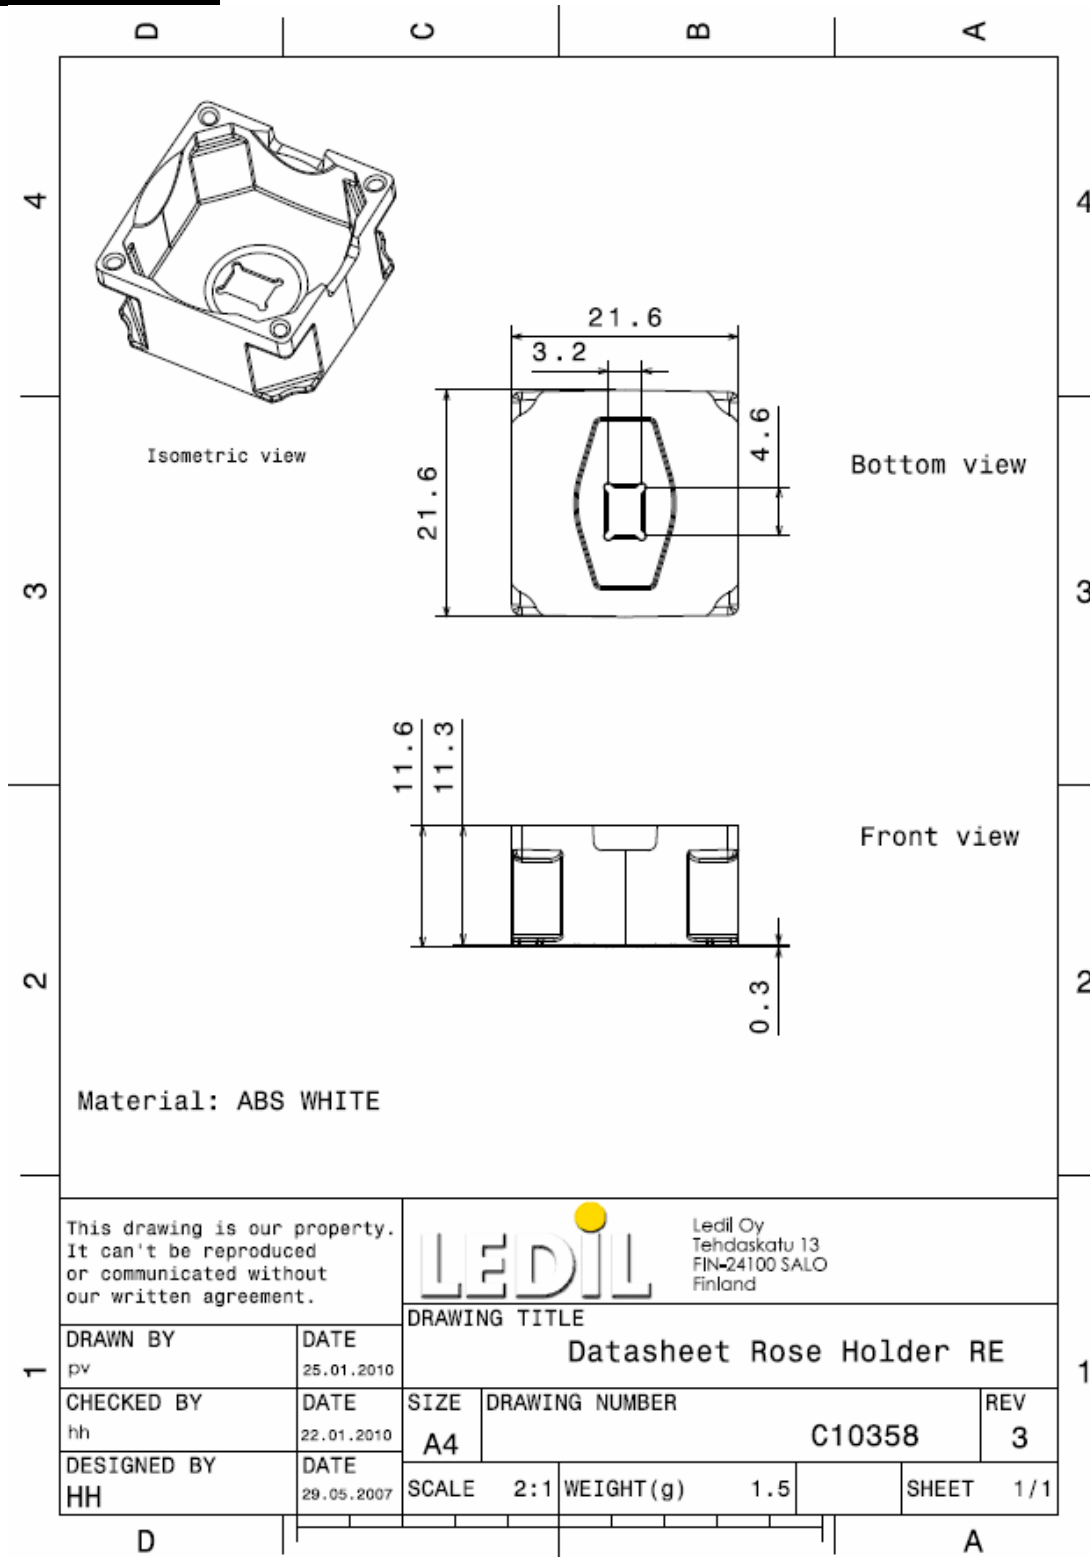

DRAWING

© Ledil Oy - PRELIMINARY - Subject to change without prior notice