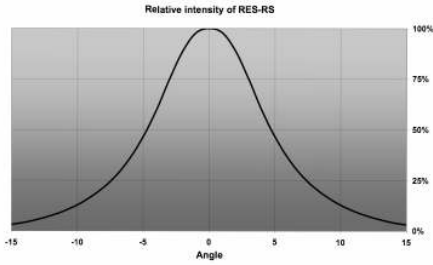

MEASUREMENTS

RES-RS