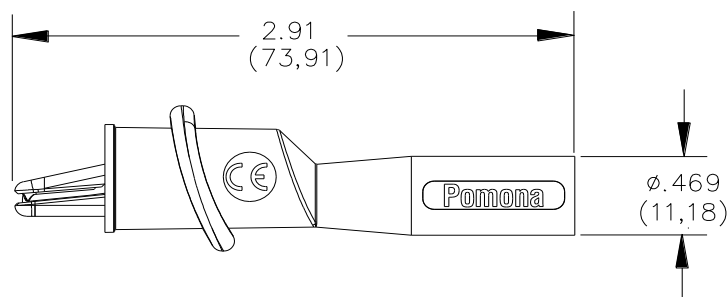

Model 5916B

Medium Alligator Clip with Flex Boot for 4mm Banana Plugs

**Features**

- Redesigned to meet IEC 61010-031, the latest international safety standard for test accessories.
- Medium alligator jaw grips onto test terminal up to 0.3" (7.6mm) O.D.
- Flexible thermoplastic boot offers insulation protection.
- Alligator clip features a 4mm sheathed safety jack which interfaces to Pomona's Models 5907A, 5908A and 5909A Flexible Test Leads, or any test leads with 4mm sheathed connectors.

Materials

| | |
|-----------------|----------------------|
| Alligator Clip: | Steel, nickel-plated |
| Jaw Insulation: | Polypropylene |
| Boot: | Santoprene™ |

Ratings

IEC 61010-031, Pollution Degree 2, 2000 m altitude
Voltage: 1000 V CAT II / 600 V CAT III
Temperature: -20°C to 55°C (-4°F to +131°F) 80% R.H.
Current: 10 amperes max.

Europe: 31-(0) 40 2675 150 **International:** 425-446-5500

Where to Buy: www.pomonaelectronics.com

All dimensions are in inches. Tolerances (except noted): .xx = ±.02" (.51 mm), .xxx = ±.005" (.127 mm). All specifications are to the latest revisions. Specifications are subject to change without notice. Registered trademarks are the property of their respective companies.