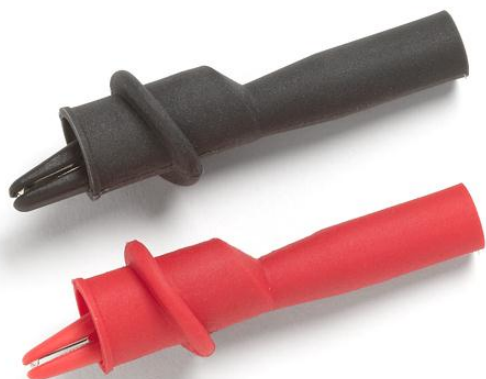

Model 5916B

Medium Alligator Clip with Flex Boot for 4mm Banana Plugs

**Features**

- Redesigned to meet IEC 61010-031, the latest international safety standard for test accessories.
- Medium alligator jaw grips onto test terminal up to 0.3" (7.6mm) O.D.
- Flexible thermoplastic boot offers insulation protection.
- Alligator clip features a 4mm sheathed safety jack which interfaces to Pomona's Models 5907A, 5908A and 5909A Flexible Test Leads, or any test leads with 4mm sheathed connectors.

Materials

| | |
|-----------------|----------------------|
| Alligator Clip: | Steel, nickel-plated |
| Jaw Insulation: | Polypropylene |
| Boot: | Santoprene™ |

Ratings

IEC 61010-031, Pollution Degree 2, 2000 m altitude
Voltage: 1000 V CAT II / 600 V CAT III
Temperature: -20°C to 55°C (-4°F to +131°F) 80% R.H.
Current: 10 amperes max.

Ordering Information

Model: 5916B (Set of one Black, one Red Alligator Clips)
Medium Alligator Clips are also included in many Pomona DMM Test Lead Kits.

USA: Sales: 800-490-2361
Technical Support: technicalsupport@pomonatest.com
Fax: 425-446-5844