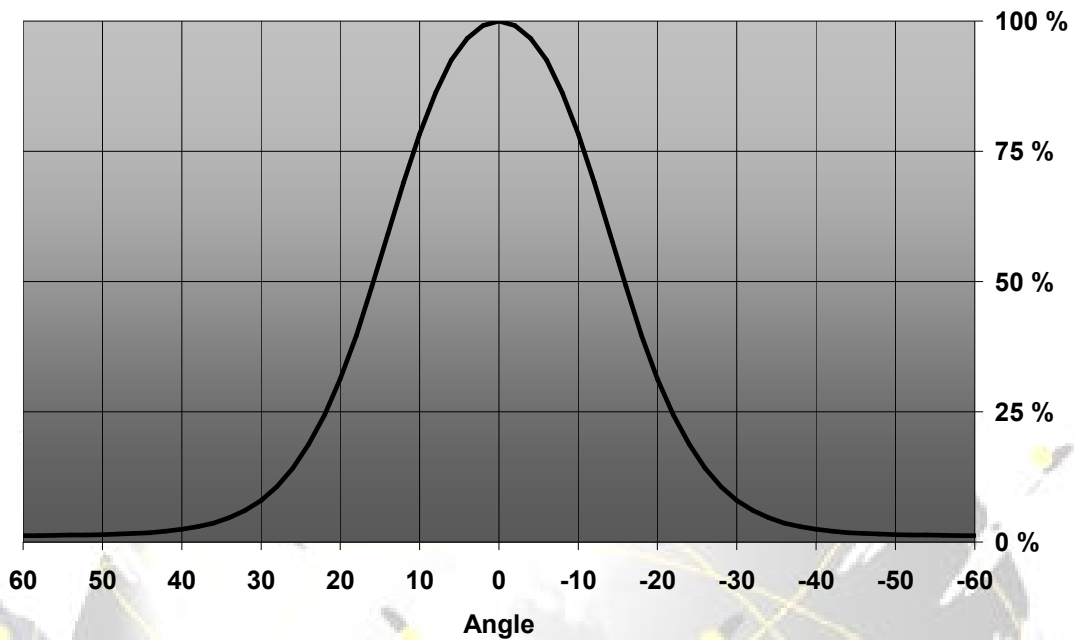

Relative Intensity of C10712_Cute-3-O-Plus-W

EULUMDAT & IES FILES AVAILABLE BY REQUEST