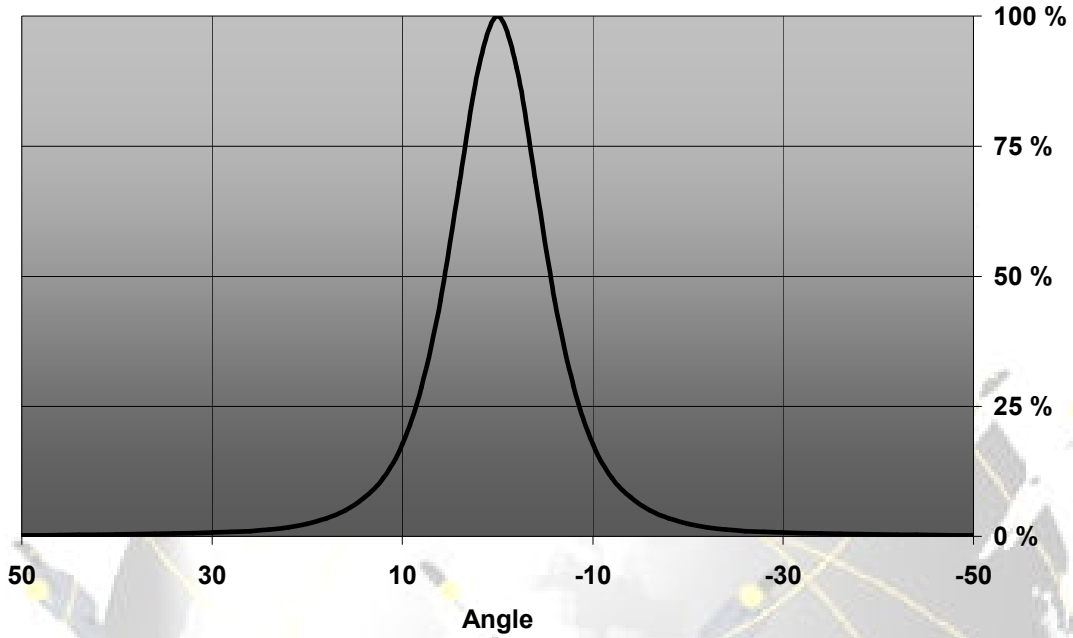

MEASUREMENT DATA

Relative Intensity of Cute-3-O-Plus-SS