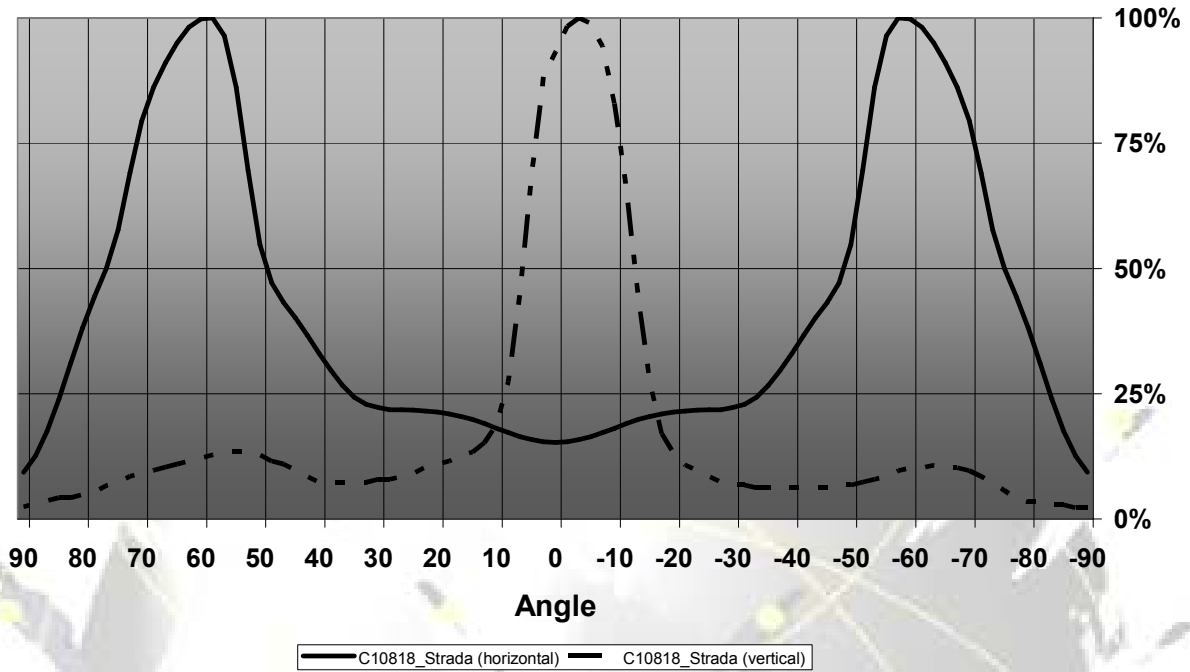

MEASUREMENT DATA

Relative Intensity of C10758_Strada-A-GD

© Ledil Oy – PRELIMINARY - Subject to change without prior notice