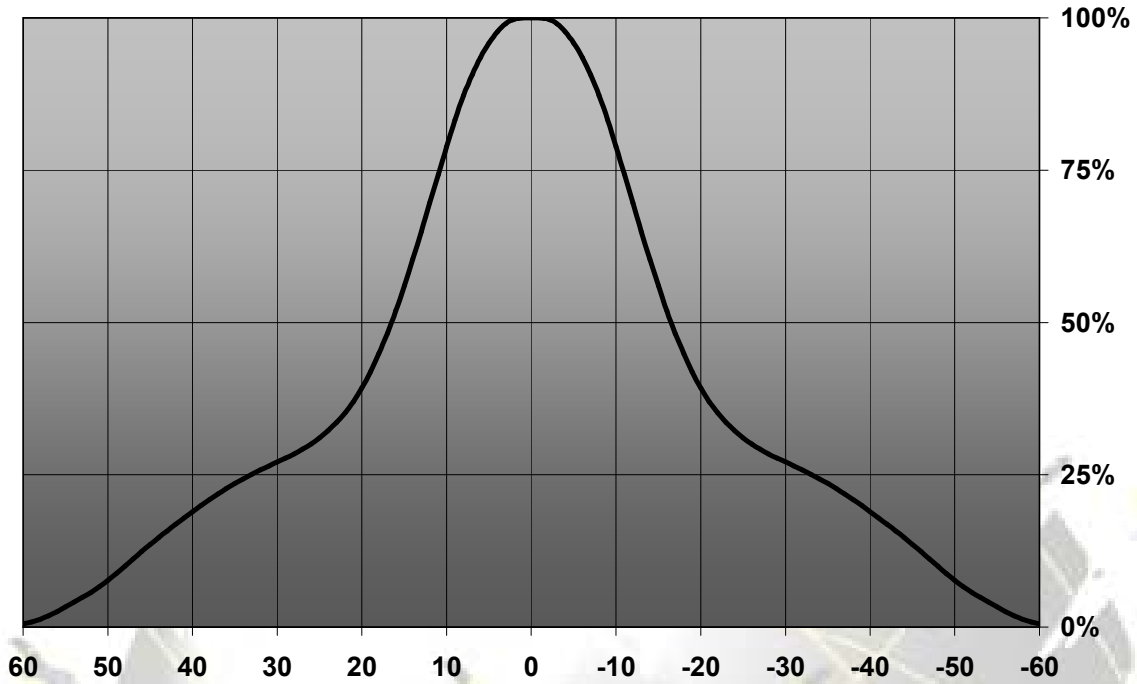

LENS TYPES

NAME	ORDERING CODE	FWHM Angle
Bridget Spot	C10918_Bridget-S	±16.5°
Bridget Medium	C10919_Bridget-M	±23.5°
Bridget Wide	C10920_Bridget-W	±32.5°

Relative Intensity of C10918_Bridget-S-34

Relative Intensity of C10919_Bridget-M