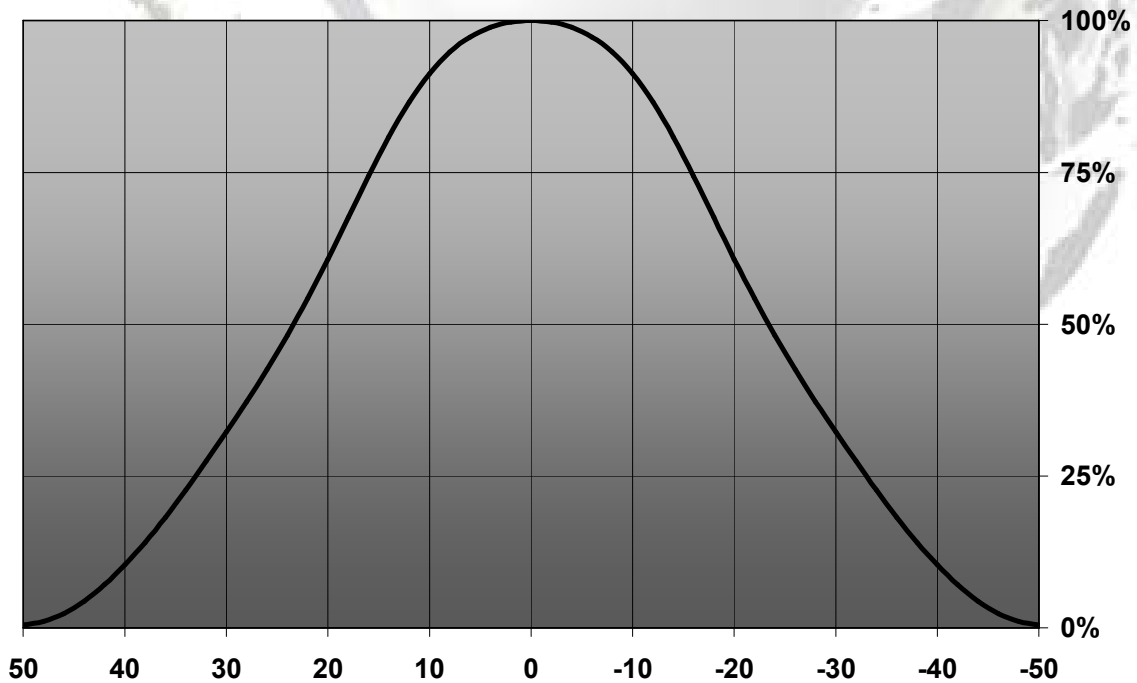

LENS TYPES

NAME	ORDERING CODE	FWHM Angle
Bridget Spot	C10918_Bridget-S	±16.5°
Bridget Medium	C10919_Bridget-M	±23.5°
Bridget Wide	C10920_Bridget-W	±32.5°

Relative Intensity of C10918_Bridget-S-34

Relative Intensity of C10919_Bridget-M