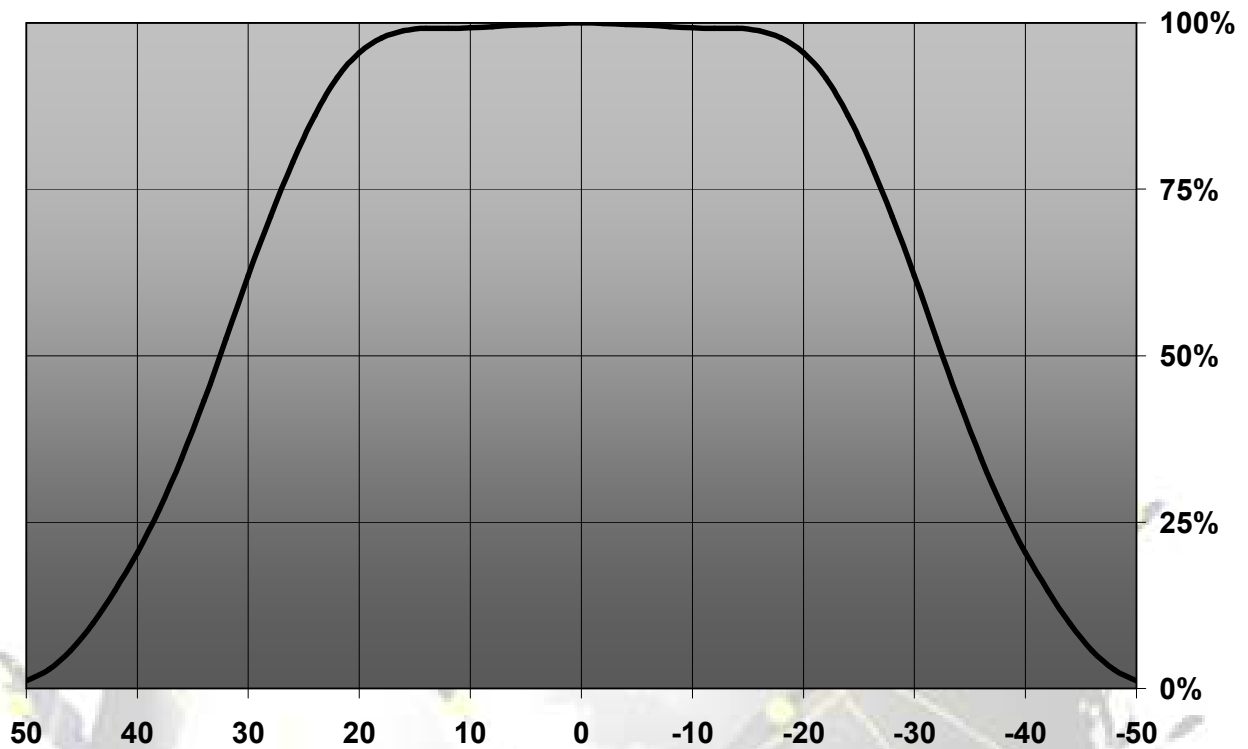

Relative Intensity of C10920_Bridget-W-58

EULUMDAT & IES FILES AVAILABLE BY REQUEST