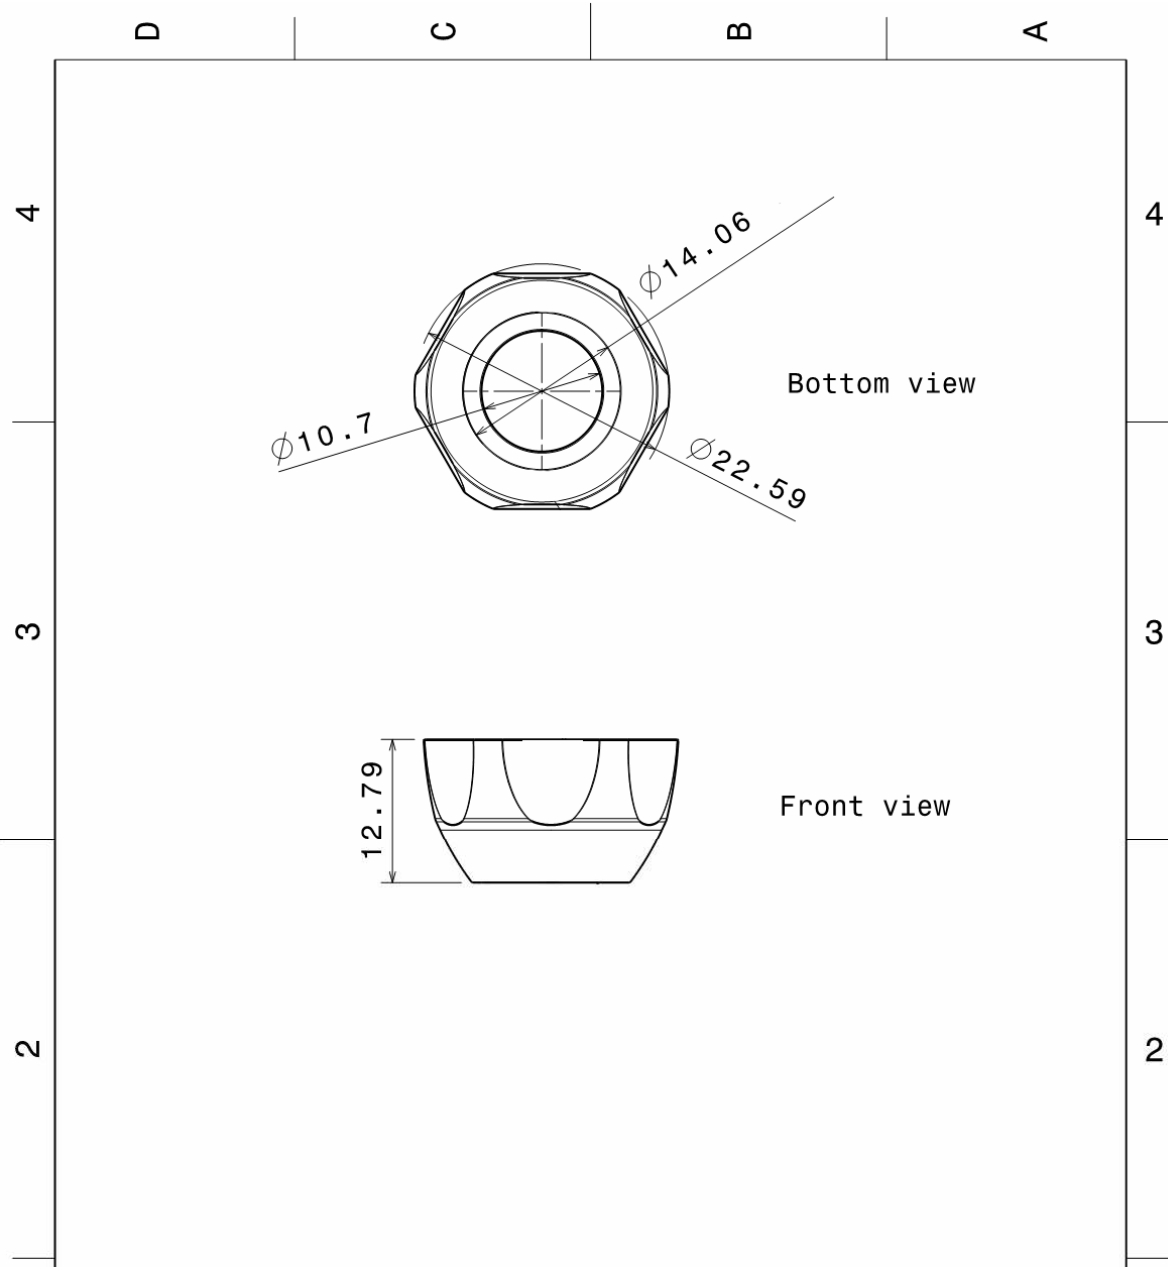

DRAWINGS

This drawing is our property. It can't be reproduced or communicated without our written agreement.				Ledil Oy Tehtaskatu 13 FIN-24100 SALO Finland	
DRAWING TITLE					
DRAWN BY pv		DATE 06.05.2009		Drawing Bridget Reflector	
CHECKED BY tk		DATE 27.04.2009		SIZE A4	DRAWING NUMBER C10919
DESIGNED BY hh		DATE 27.04.2009		SCALE 2:1	WEIGHT (g)
				SHEET	1/1

© Ledil Oy - PRELIMINARY - Subject to change without prior notice