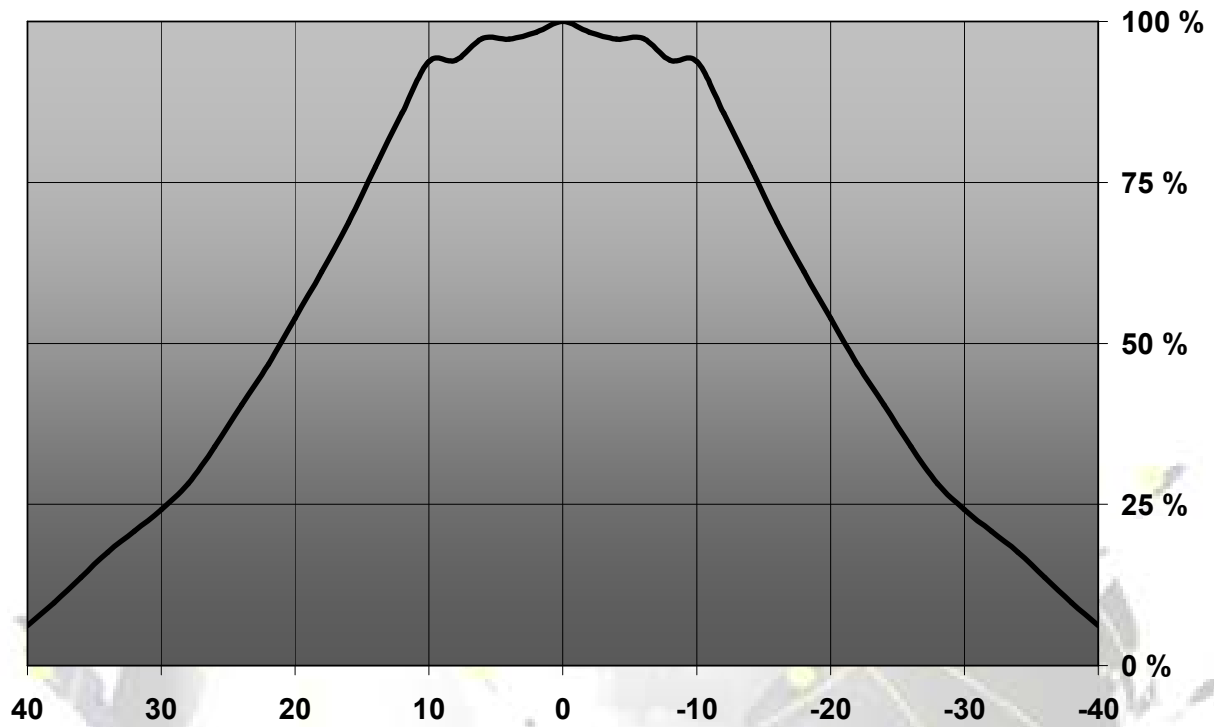

Relative Intensity of C11396_Tyra-W

© Ledil Oy – PRELIMINARY - Subject to change without prior notice