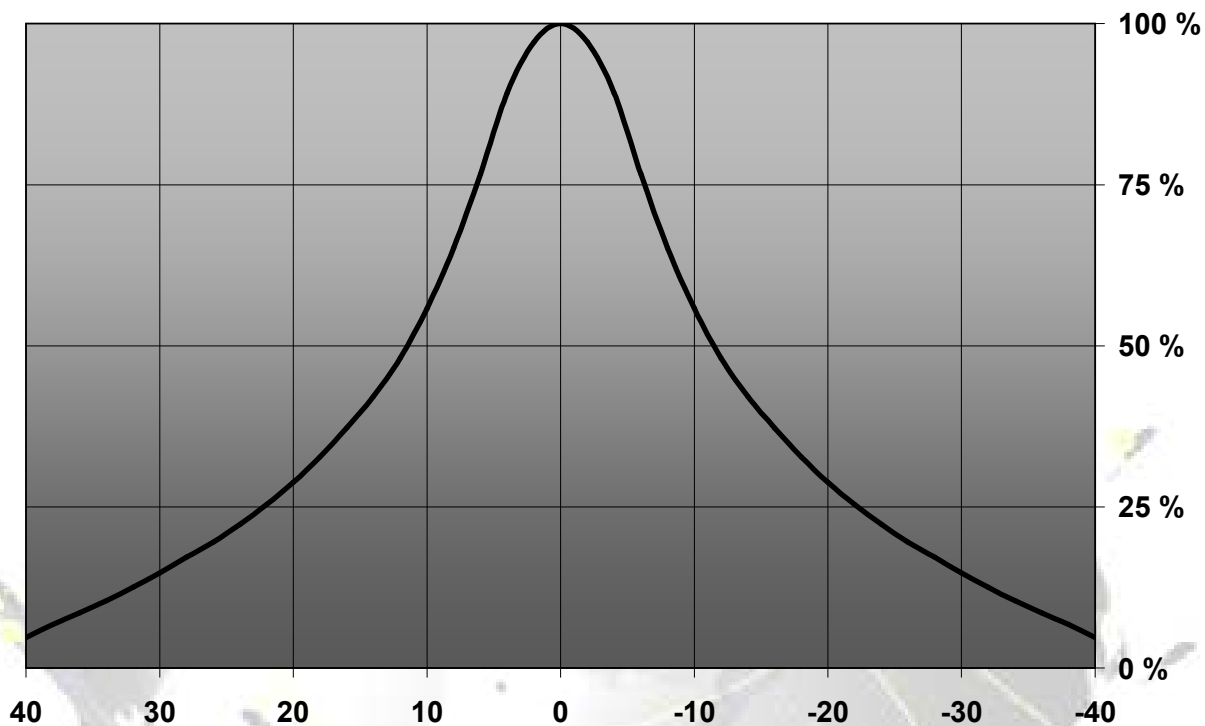

MEASUREMENTS

Relative Intensity of C11394_Tyra-S

© Ledil Oy – PRELIMINARY - Subject to change without prior notice