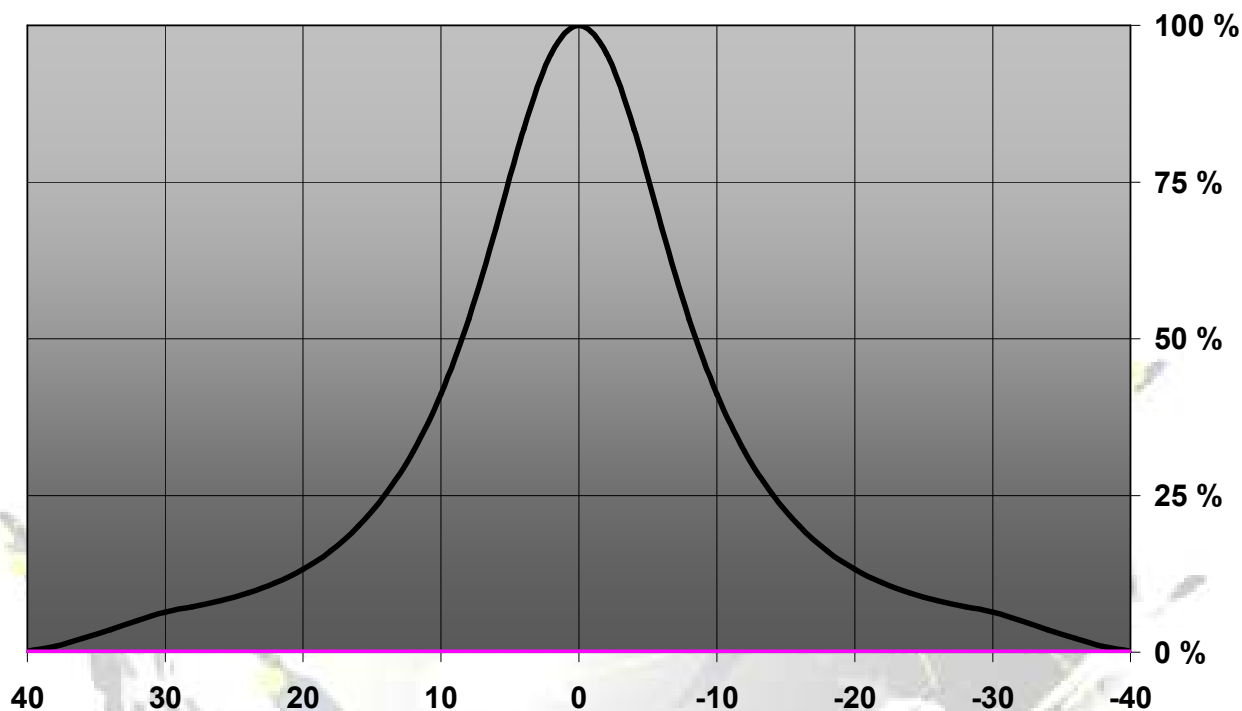

Barbara reflectors for Bridgelux BXRA C/N/W- 0800/1200/2000 series of LEDs

- Specially designed for Bridgelux BXRA-C/N/W- 0800/1200/2000 series of LEDs.
- Special care taken to make a uniform white or warm white illumination.
- Diameter 70mm
- Reflector is made of aluminum coated PC (120°C/248F) with protective laquer (110°C/230F)
- Please check fastening details from this link:
(http://www.ledil.com/datasheets/DataSheet_GLUES.pdf)

LENS TYPES

NAME	ORDERING CODE	FWHM Angle
Barbara Spot	C11552_Barbara-S	±8°
Barbara Wide	C11553_Barbara-W	±20°

© Ledil Oy – PRELIMINARY - Subject to change without prior notice

MEASUREMENT DATA

Relative intensity of C11552_Barbara-S