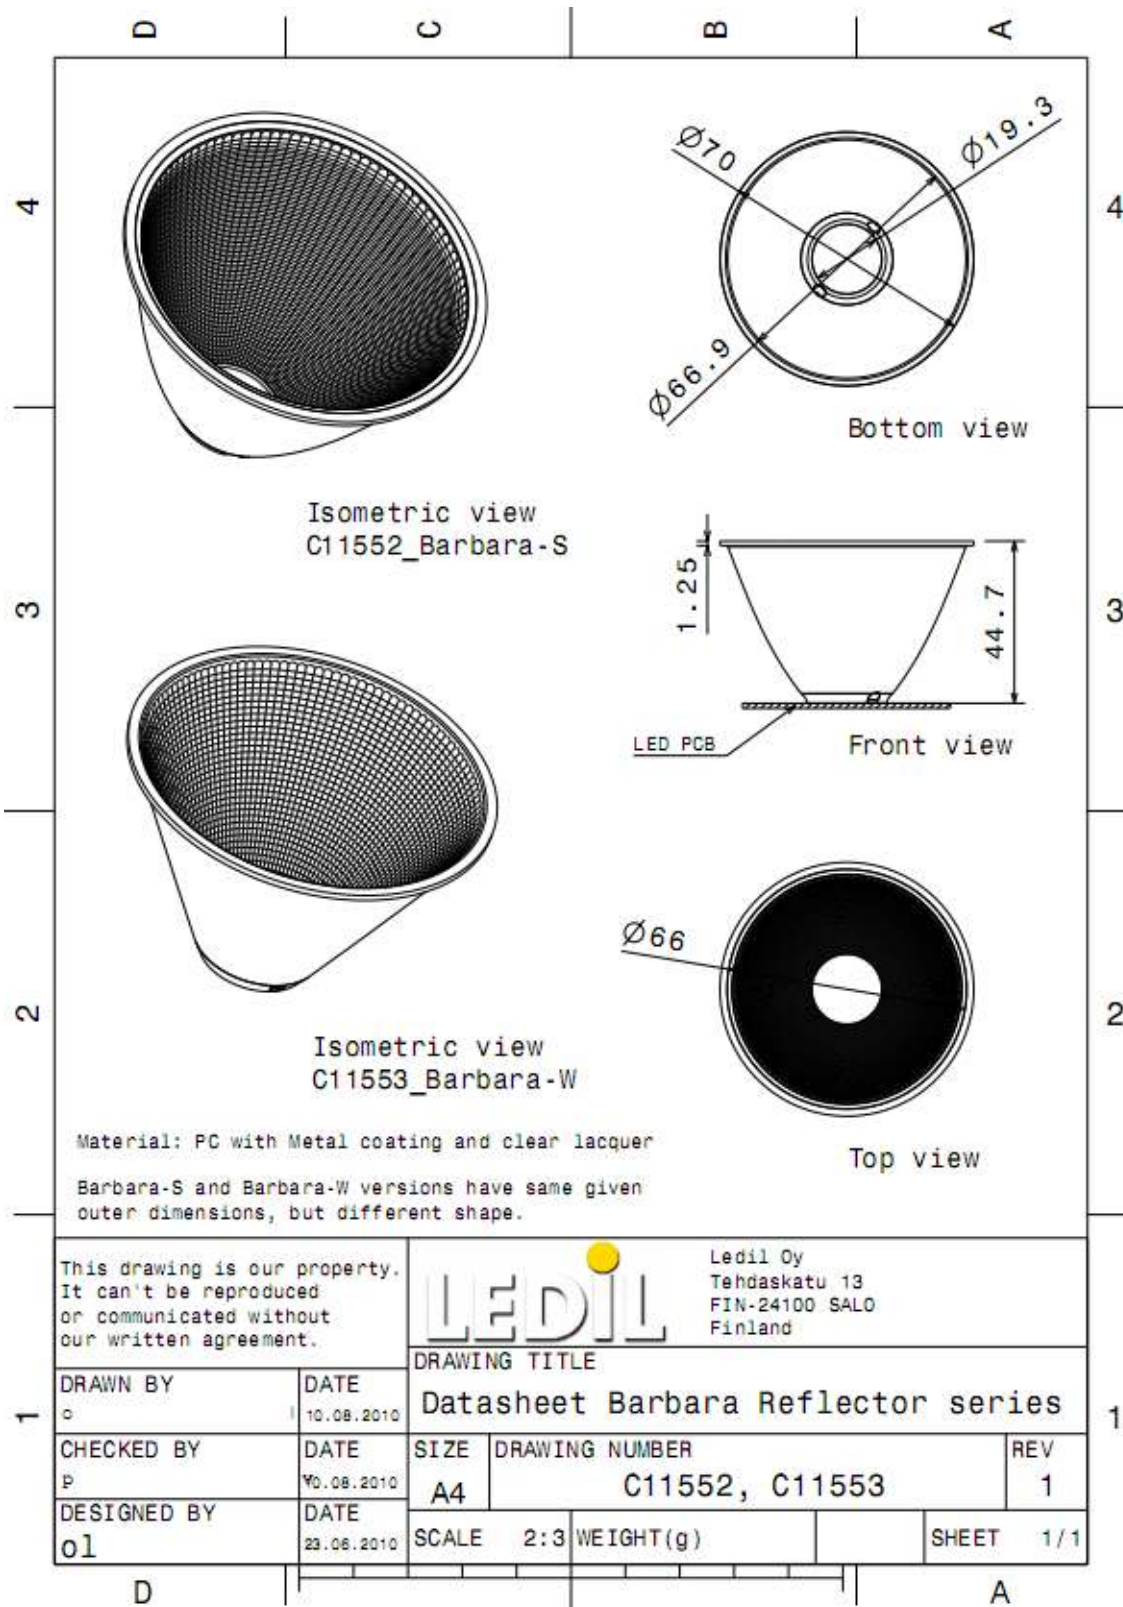

DRAWINGS

© Ledil Oy – PRELIMINARY - Subject to change without prior notice