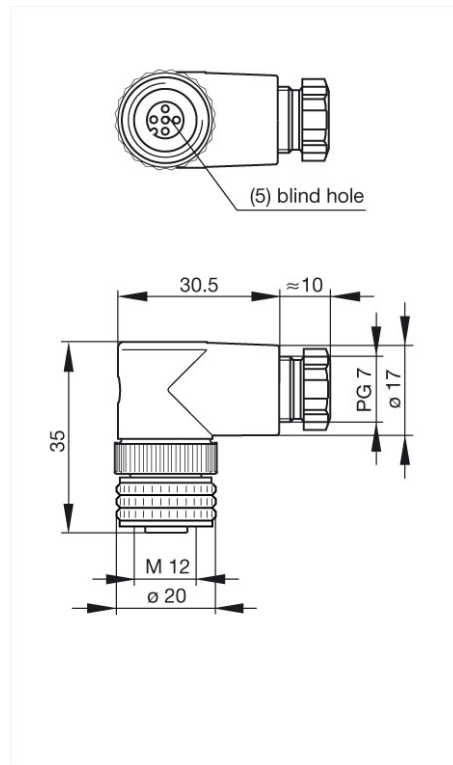

HIRSCHMANN

A BELDEN BRAND

Industrial Connecting Solutions: Circular Connectors: M8 - M12 Connectors: M12 Connectors: M12 Circular connector (M12 E-Series)-with screw locking: Angled cable socket, self-assembled: ELWIKA 4012

PG7 schwarz/black

<http://www.e-catalog.beldensolutions.com/link/57078-24228-256281-256292-256304-24445-24446-24262-36387/en/conf/ui/state>

Picture

Drawing

Belden Deutschland GmbH

Im Gewerbepark 2
58579 Schalksmühle
Germany
Phone: +49 7127/14-1806
E-Mail: icos-sales@belden.com

The information published in the websites has been compiled as carefully as possible. It is subject to alteration without notice in technical as well as in price-related/commercial respect. The complete information and data were available on user documentation. Mandatory information can only be obtained by a concrete query.