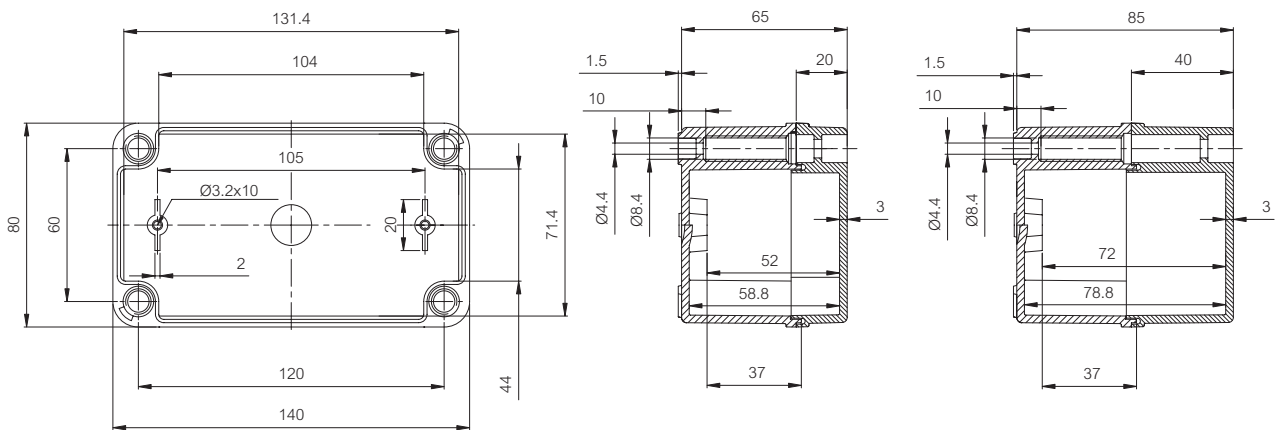

Order symbol: PC C 65 G
Product nbr: 8724305
Description: Enclosure, PC
Remarks: Grey cover

EAN: 6418074002037
EI. number:
Finland: 3423405
Denmark: 8212001514
Italy: 7201020
Sweden: 2536807
Norway: 2536505

Including: Base with screws for mounting plate/DIN-rail, cover with PUR gasket and polyamide cover screws.

Dimensions:		Length	Width	Height	Rating:
mm:		140	80	65	Ingress Protection (EN 60529): IP 66/67
inch:		5.5	3.1	2.6	Impact Resistance (EN 62262): IK 08
Materials:					Electrical insulation: Totally insulated
Material:		Polycarbonate			Halogen free (DIN/VDE 0472, Part 815): Yes
Base colour:		RAL 7035			UV resistance: UL 508
Cover colour:		RAL 7035			Flammability Rating (UL 746 C 5): UL 746C 5V
Cover screws material:		Polyamide			Glow Wire Test (IEC 695-2-1) °C: 960
Cover screws colour:		Grey			NEMA Class: NEMA 1, 4X, 6, 6P, 12, 13
Gasket material:		Polyurethane			
Temperatures:					Certificates:
Short term:		-40 ... 120 °C			Germanischer Lloyd (GL)
Continuous:		-40 ... 80 °C			Underwriters Laboratories
Short term:		-40 ... 250 °F			Fimko
Continuous:		-40 ... 175 °F			Europe EN 62208: 2003
Accessories:					UL Canada
C-MP		Mounting plate			Gost R
CHM-3		DIN-35 Mounting rail			
FP 22040		Wall fastening lug (2 pcs)			

PICCOLO 140x80x65-85