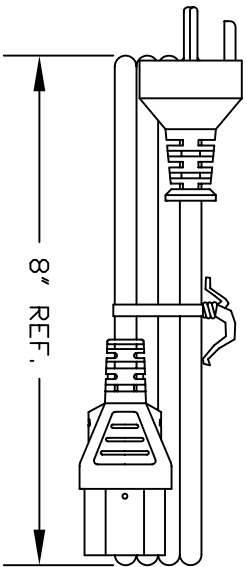

VOLEX RESERVES THE RIGHT TO ALTER NON-CRITICAL DIMENSIONS WITHOUT NOTICE.

PACKAGING: FOLD & TIE

CUD

FORM IN71-07 REV.A

- Indianapolis, IN
- Conover, N.C.
- Freemont, CA
- Aguascalientes, MX
- Tijuana, Mexico
- Hermosillo, MX
- Clinton, AR
- Kanata, Canada

FINISH:
JACKET: SMOOTH

NOTES:

- 1) CORDAGE: HD5VVF3G 1.0 sq.mm/BLACK
- 2) APPROVALS: **D**
- 3) RATING: 10 AMP/250 VOLTS
- 4) CORDAGE D.D.: .272 (REF.)
- 5) PACKAGING: 50 PIECES/CARTON
- 6) ALL DIMENSIONS IN inches.

1	REV						
2						FORMAT UPDATE	08/18/04
3						CORRECTED PIN ORIENTATION	11/02/09
1						C.U.D - NEW RELEASE	06/08/04

SCALE:	NDT TO SCALE	ECD:	N/A	ITEM DESCRIPTION	CORDSET - DANISH DANISH POWER SUPPLY CORD		
TOLERANCE UNLESS OTHERWISE SPECIFIED	.XXX ± .005	APPROVED	CR	DRAWN BY	ARK	DATE:	06/08/04
.XX ± .02	.X ± .03	PART NO.	2108H 10 C3				
FRACT. ± 1/32°	ANGULAR ± 1/2°						