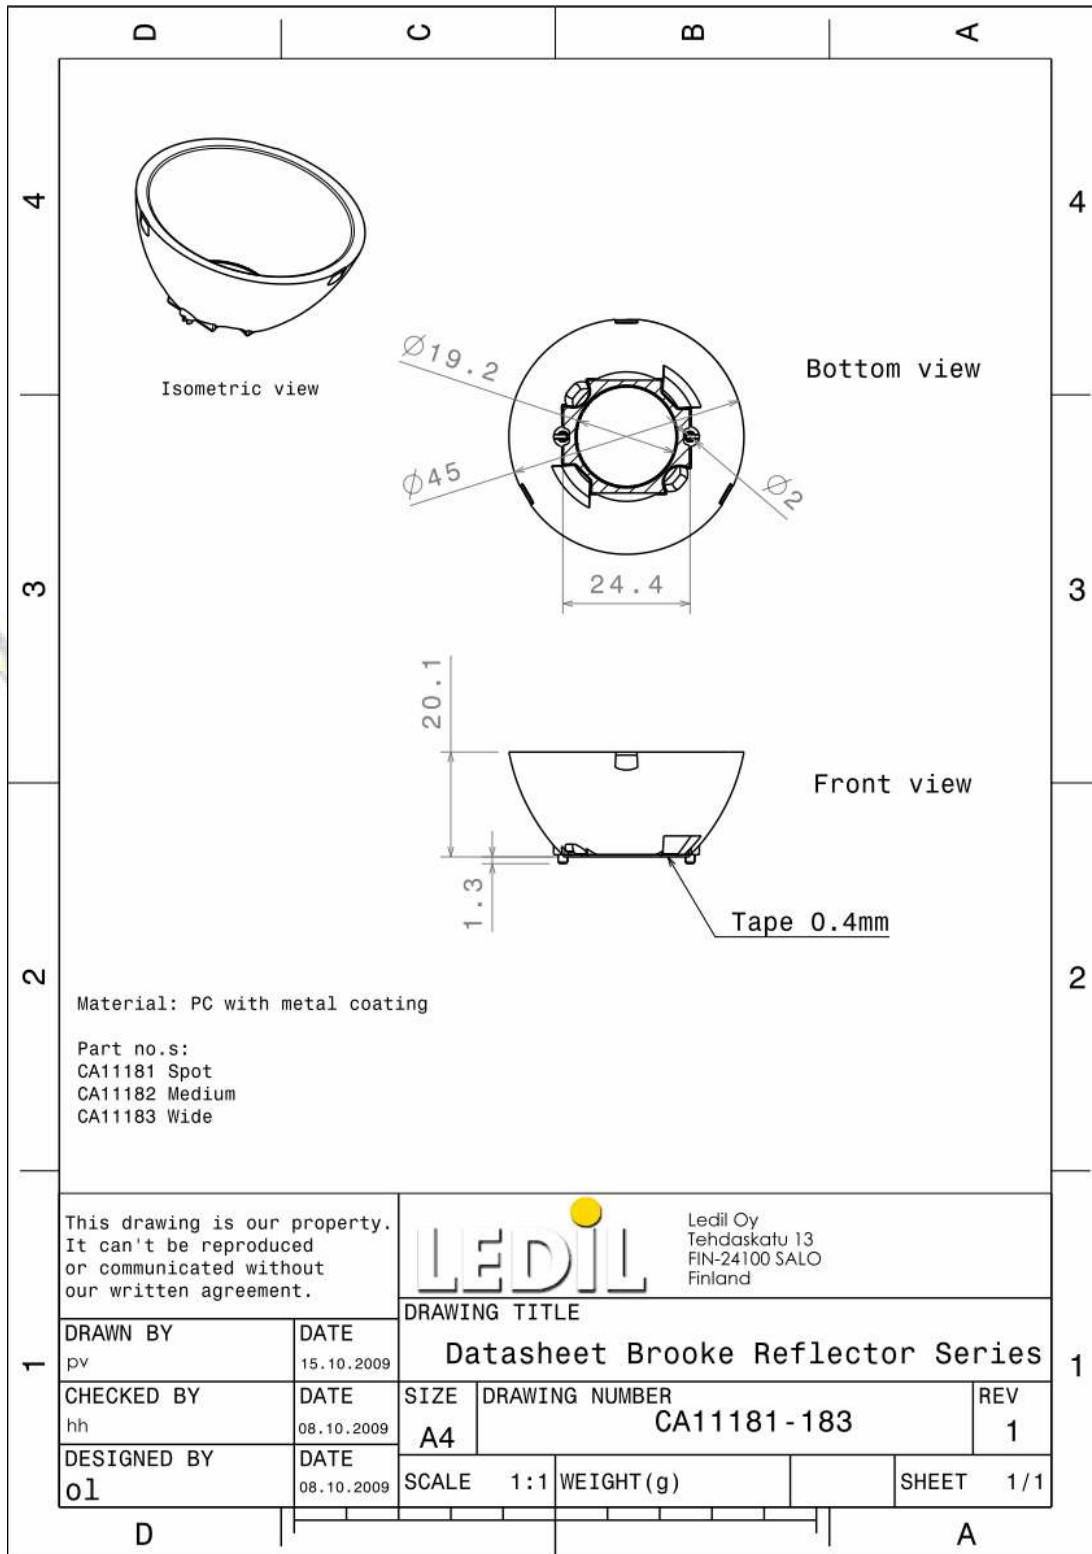

DRAWINGS

© Ledil Oy – PRELIMINARY - Subject to change without prior notice