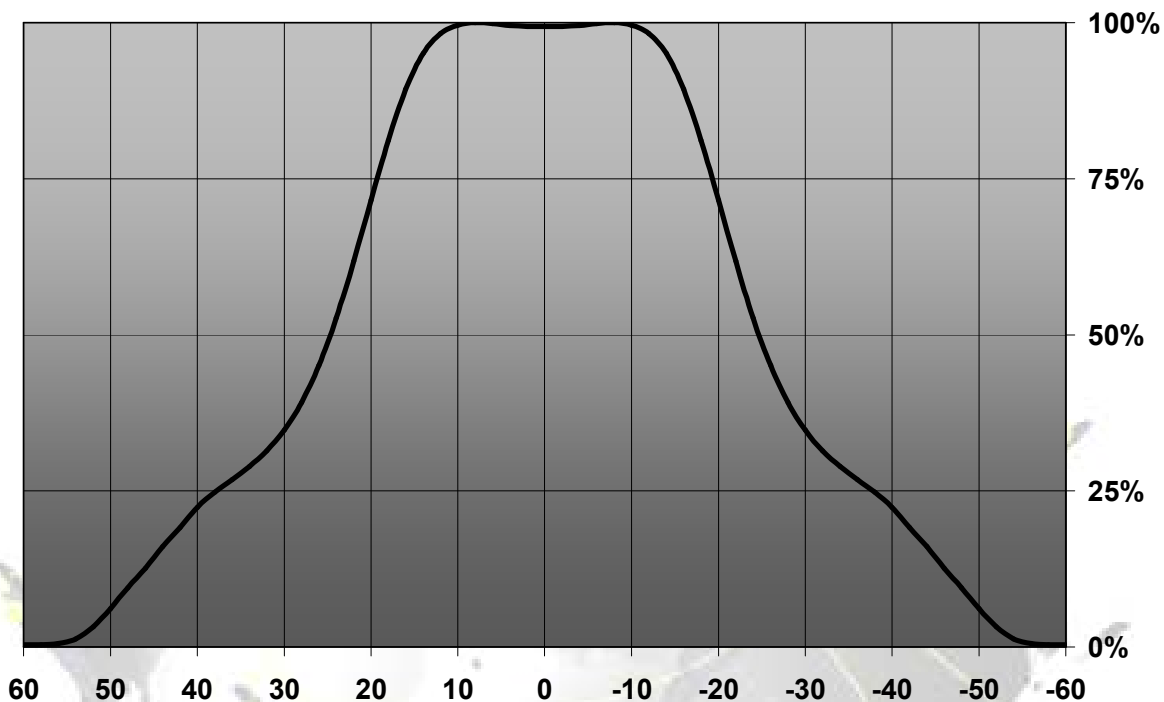

LENS TYPES

NAME	ORDERING CODE	FWHM Angle
Brooke Spot	CA11181_Brooke-S	±12°
Brooke Medium	CA11182_Brooke-M	±16°
Brooke Wide	CA11183_Brooke-W	±25°

© Ledil Oy – PRELIMINARY - Subject to change without prior notice

Measurement data

Relative Intensity of CA11181_Brooke-S

Relative Intensity of CA11182_Brooke-M

© Ledil Oy – PRELIMINARY - Subject to change without prior notice

Relative Intensity of CA11183_Brooke-W

EULUMDAT & IES FILES AVAILABLE BY REQUEST