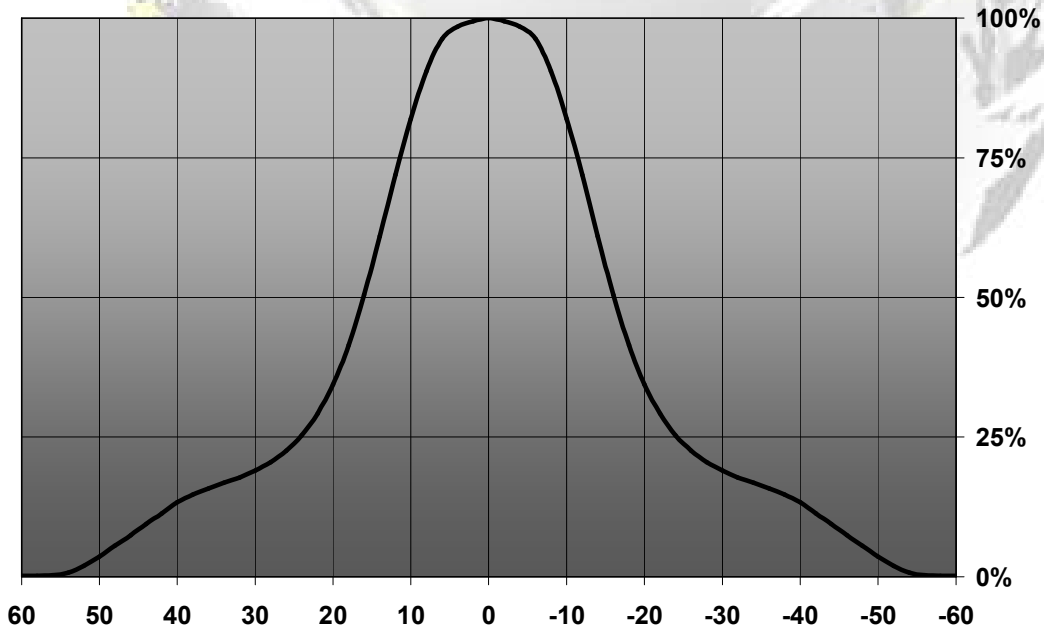

Relative Intensity of CA11182_Brooke-M

© Ledil Oy – PRELIMINARY - Subject to change without prior notice