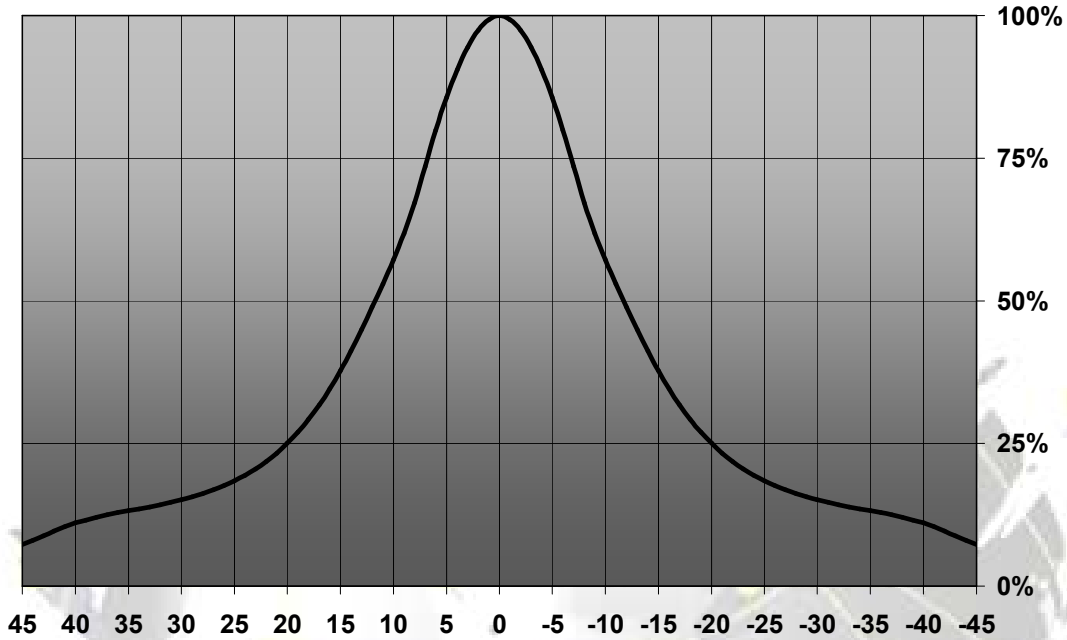

Measurement data

Relative Intensity of CA11181_Brooke-S