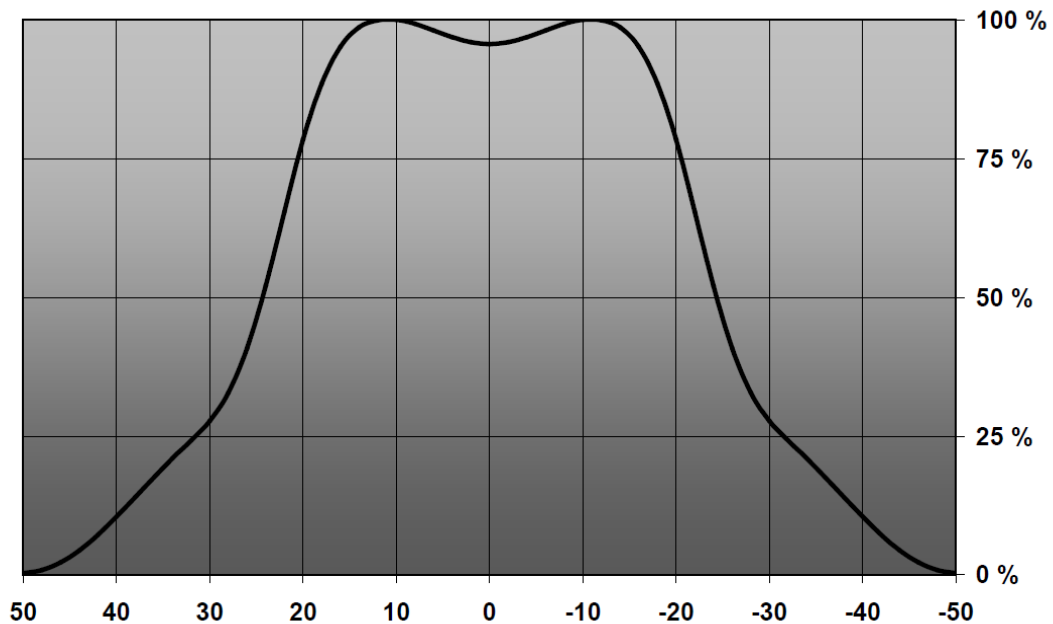

Relative Intensity of CA11402_Britney-W

EULUMDAT & IES FILES AVAILABLE BY REQUEST

© Ledil Oy – PRELIMINARY - Subject to change without prior notice