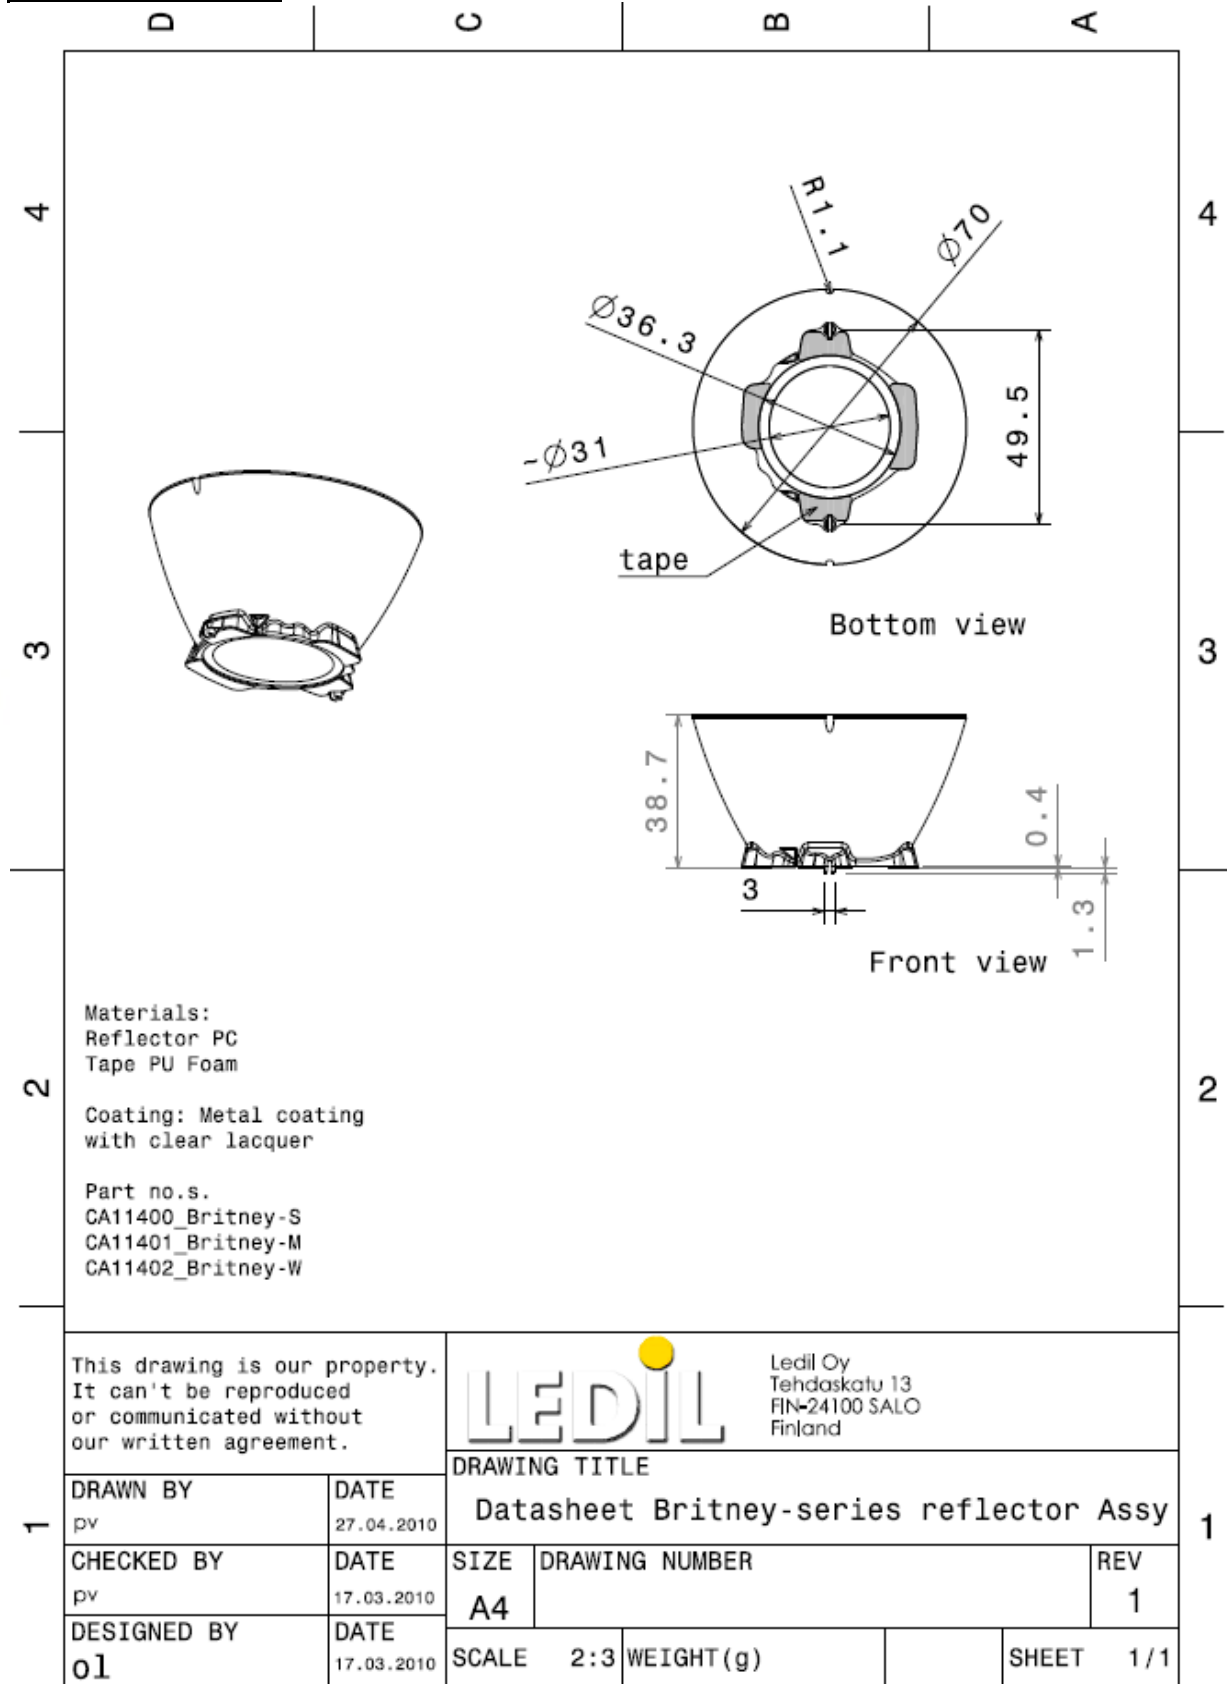

DRAWINGS

© Ledil Oy – PRELIMINARY - Subject to change without prior notice