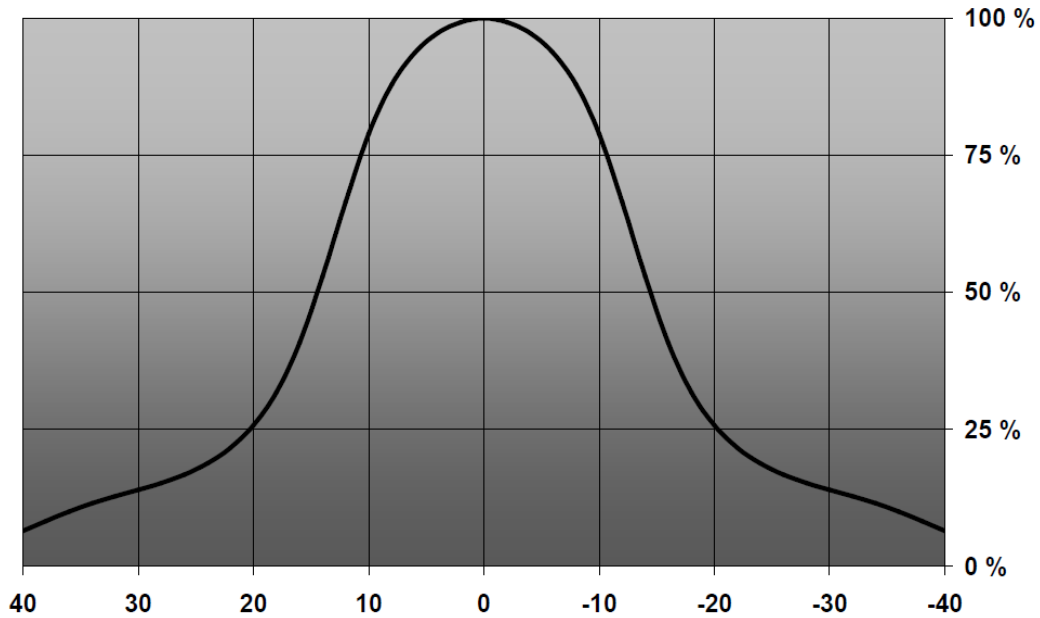

REFLECTOR TYPES

NAME	ORDERING CODE	FWHM Angle
Britney Medium	CA11401_Britney-M	±14°
Britney Wide	CA11402_Britney-W	±24°

© Ledil Oy – PRELIMINARY - Subject to change without prior notice

Measurement data

Relative Intensity of CA11401_Britney-M