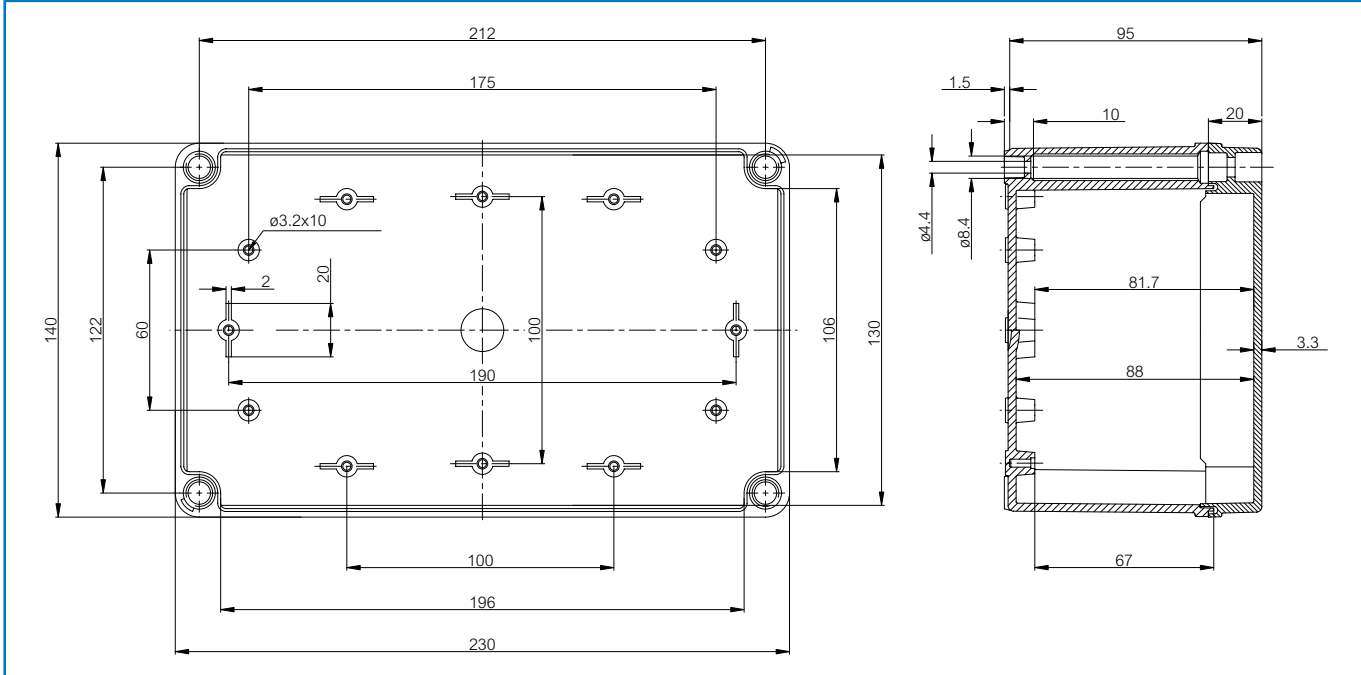

Sample photo

Order symbol: ABS M 95 G
Product nbr: 8784318

Description: Enclosure, ABS
Remarks: Grey cover

EAN: 6418074002334
El. number:
 Finland 3423469
 Denmark 8212002076
 Italy 7211060
 Sweden 2536729

Including: Base with screws for mounting plate/DIN-rail, cover with PUR gasket and polyamide cover screws.

Dimensions:		L	W	H	Rating:
mm:		230	140	95	Ingress Protection (EN 60529): IP 66/67
inch:		9.1	5.5	3.7	Impact Resistance (EN 50102): IK 07
Materials:					
Material:		ABS			
Base colour:		RAL 7035			
Cover colour:		RAL 7035			
Cover screws material:		Polyamide			
Cover screws colour:		Grey			
Gasket material:		Polyurethane			
Temperatures:					
Short term:		-40 ... 80 °C			
Continuous:		-40 ... 60 °C			
Short term:		-40 ... 175 °F			
Continuous:		-40 ... 140 °F			
Accessories:					
M-MP		Mounting plate			
CHM-3		DIN-35 Mounting rail			
FM-3		DIN-35 Mounting rail			
FP 22046		Mounting foot kit (4 pcs)			
					Electrical insulation: Totally insulated
					Halogen free (DIN/VDE 0472, Part 815): Yes
					Flammability Rating (UL 746 C 5): UL 94 HB
					Glow Wire Test (IEC 695-2-1) °C: 650
					NEMA Class: NEMA 1, 4, 4X, 6, 6P, 12, 13
Certificates:					