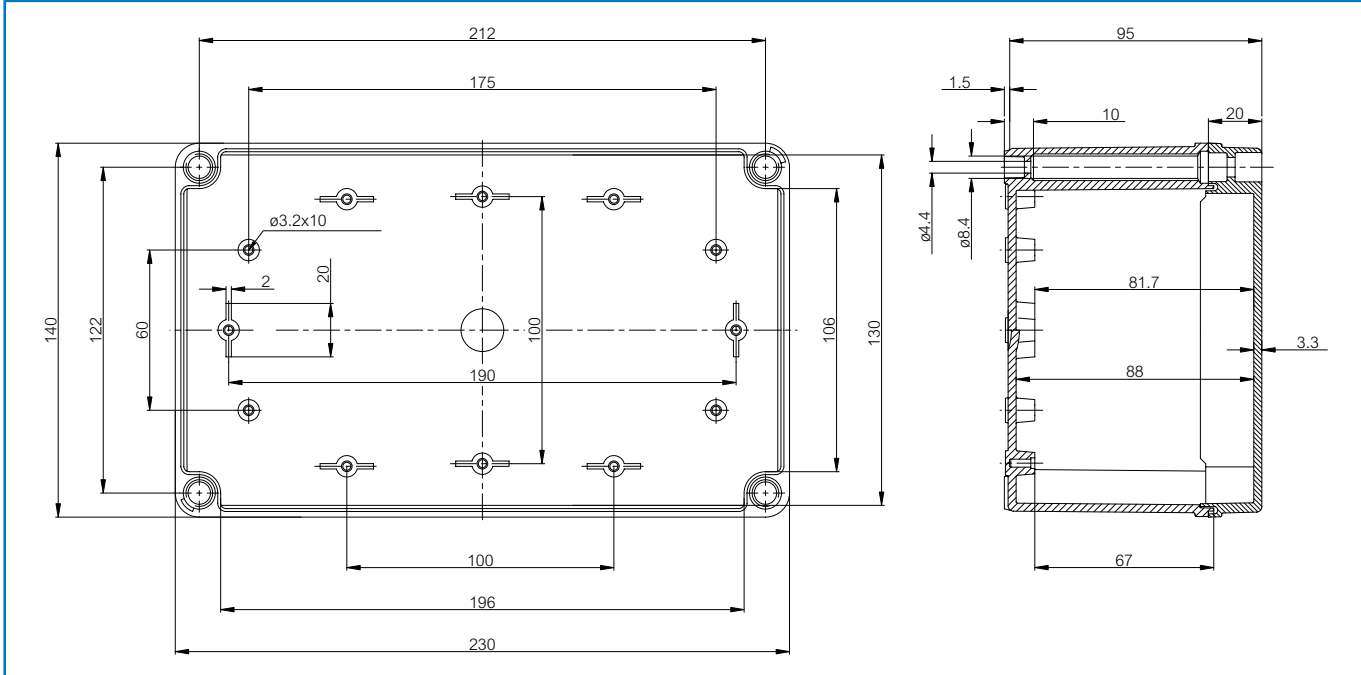

Sample photo

Order symbol: ABS M 95 G
Product nbr: 8784318

Description: Enclosure, ABS
Remarks: Grey cover

EAN: 6418074002334
El. number:
 Finland 3423469
 Denmark 8212002076
 Italy 7211060
 Sweden 2536729

Including: Base with screws for mounting plate/DIN-rail, cover with PUR gasket and polyamide cover screws.

Dimensions:		L	W	H	Rating:
mm:		230	140	95	Ingress Protection (EN 60529): IP 66/67
inch:		9.1	5.5	3.7	Impact Resistance (EN 50102): IK 07
Materials:					
Material:		ABS			
Base colour:		RAL 7035			
Cover colour:		RAL 7035			
Cover screws material:		Polyamide			
Cover screws colour:		Grey			
Gasket material:		Polyurethane			
Temperatures:					
Short term:		-40 ... 80 °C			
Continuous:		-40 ... 60 °C			
Short term:		-40 ... 175 °F			
Continuous:		-40 ... 140 °F			
Accessories:					
M-MP		Mounting plate			
CHM-3		DIN-35 Mounting rail			
FM-3		DIN-35 Mounting rail			
FP 22046		Mounting foot kit (4 pcs)			
		Electrical insulation: Totally insulated			
		Halogen free (DIN/VDE 0472, Part 815): Yes			
		Flammability Rating (UL 746 C 5): UL 94 HB			
		Glow Wire Test (IEC 695-2-1) °C: 650			
		NEMA Class: NEMA 1, 4, 4X, 6, 6P, 12, 13			
Certificates:					