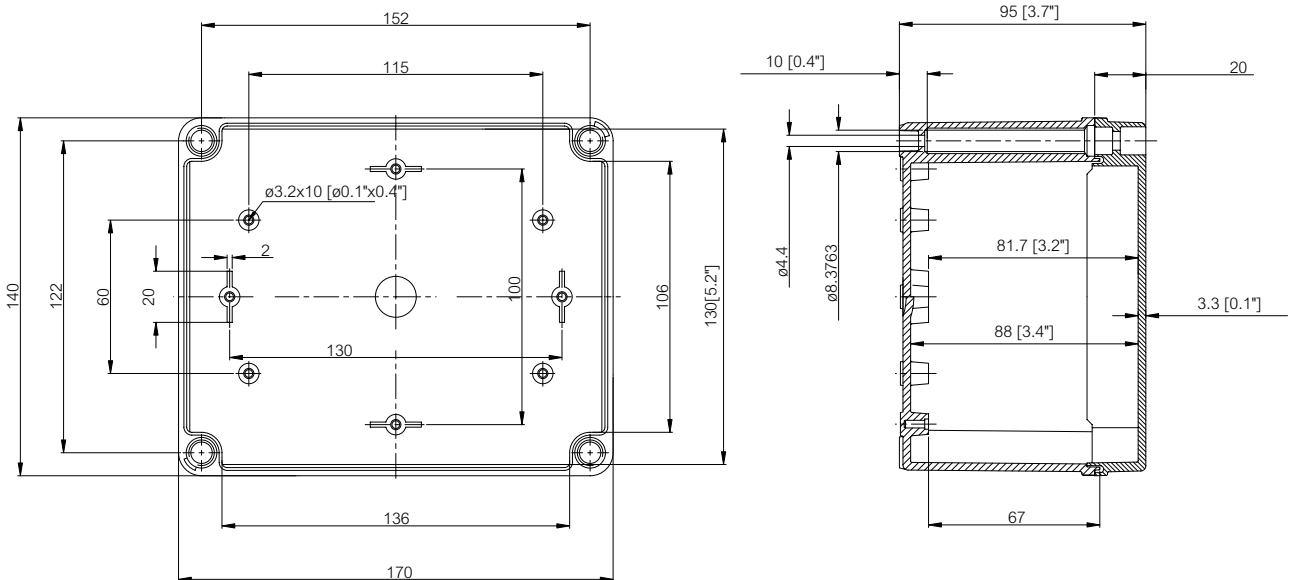

Certificates: