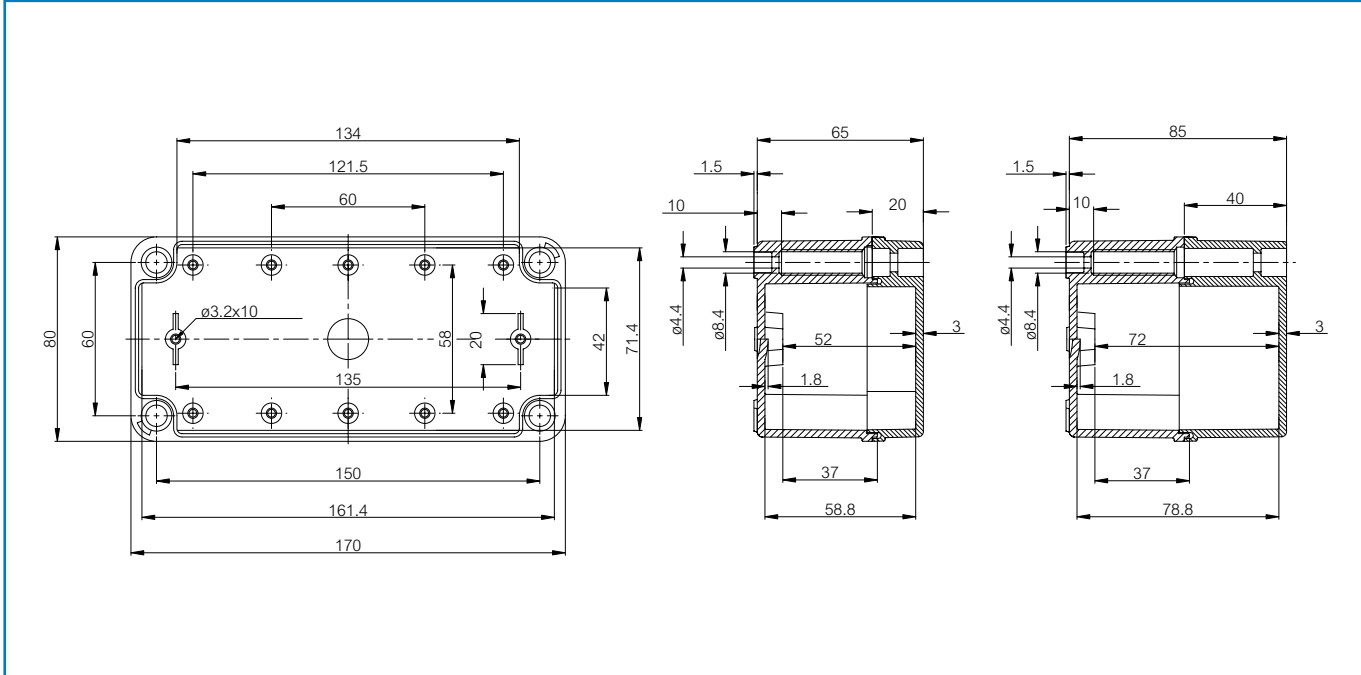

Sample photo

**Order symbol:** ABS D 65 G  
**Product nbr:** 8784307  
**Description:** Enclosure, ABS  
**Remarks:** Grey cover

**EAN:** 6418074002150  
**El. number:**  
 Finland 3423459  
 Denmark 8212001886  
 Italy 7211030  
 Sweden 2536714

**Including:** Base with screws for mounting plate/DIN-rail, cover with PUR gasket and polyamide cover screws.

Dimensions:		L	W	H	Rating:
mm:		170	80	65	<b>Ingress Protection (EN 60529):</b> IP 66/67
inch:		6.7	3.1	2.6	<b>Impact Resistance (EN 50102):</b> IK 07
Materials:					
<b>Material:</b>		ABS			
<b>Base colour:</b>		RAL 7035			
<b>Cover colour:</b>		RAL 7035			
<b>Cover screws material:</b>		Polyamide			
<b>Cover screws colour:</b>		Grey			
<b>Gasket material:</b>		Polyurethane			
Temperatures:					
<b>Short term:</b>		-40 ... 80 °C			
<b>Continuous:</b>		-40 ... 60 °C			
<b>Short term:</b>		-40 ... 175 °F			
<b>Continuous:</b>		-40 ... 140 °F			
Accessories:					
D-MP		Mounting plate			
DH-3		DIN-35 Mounting rail			
FP 22040		Mounting foot kit (2 pcs)			
		<b>Electrical insulation:</b> Totally insulated			
		<b>Halogen free (DIN/VDE 0472, Part 815):</b> Yes			
		<b>Flammability Rating (UL 746 C 5):</b> UL 94 HB			
		<b>Glow Wire Test (IEC 695-2-1) °C:</b> 650			
		<b>NEMA Class:</b> NEMA 1, 4, 4X, 6, 6P, 12, 13			
Certificates:					