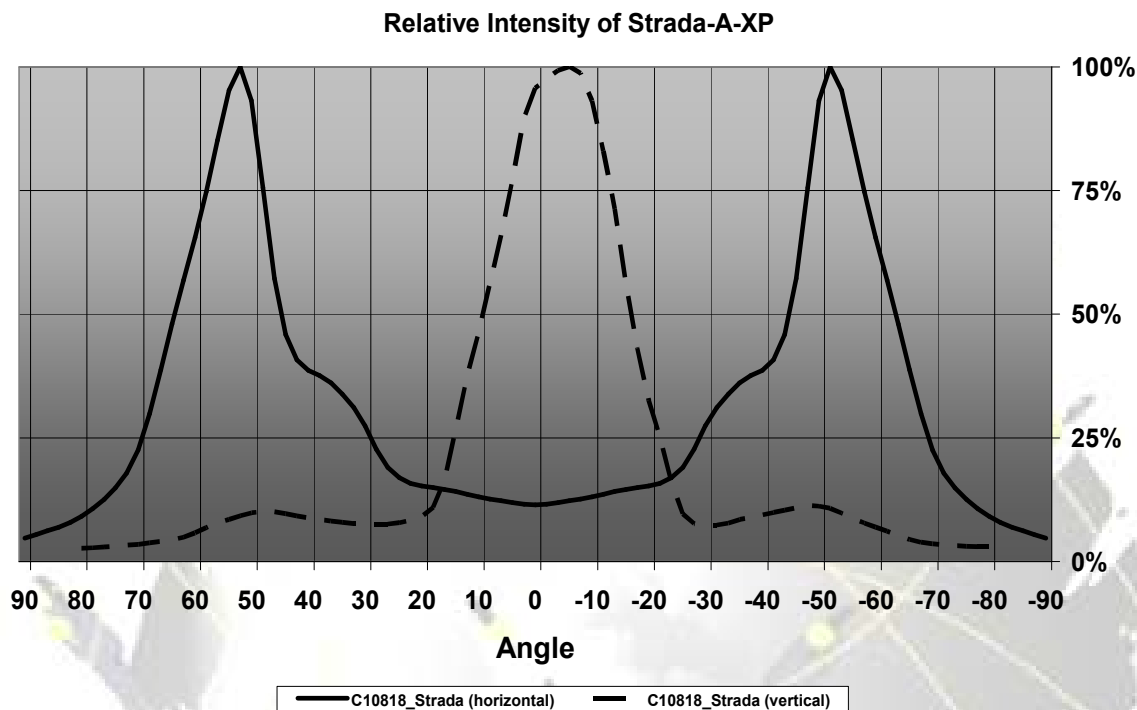

STRADA-A-XP LENSES FOR CREE XP-E LEDs

- Specially designed for Cree XP-E series of LEDs.
- New extremely wide street light design, vertically wider version coming soon.
- With the result of an extremely creative design lens itself tilts automatically light 4 degrees.
- Special care taken to make a uniform white or warm white illumination. Lenses work well with other colors, too.
- Lens material optical grade PMMA. Allows use of high current and temperature conditions
- Best available optical efficiency, approximately 94%.
- Fastening to heat sink with or without PU foam adhesive tape of automotive grade, please select which suits the best for your needs.

LENS TYPES

NAME	ORDERING CODE	FWHM Angle
Strada-A-XP	C10818_Strada-A-XP	check measurement data below
Strada-A-XP-TAPE	CA10823_Strada-A-XP-tape	

© Ledil Oy – PRELIMINARY - Subject to change without prior notice

MEASUREMENT DATA

Example configuration (not optimized)

Strada-A-XP

Pole distance: 15m / and single
 Height above the street: 6m
 Position of the lamp from the side of the road: 2.2m
 Tilt angle of the lamp: 10

100x Cree XP's per lamp
 55lm 0.8W (3.2V/250mA)

Length: 0.7m
 Width: 0.3m
 Rows: 5
 LED's per row: 20

© Ledil Oy – PRELIMINARY - Subject to change without prior notice

DRAWINGS

© Ledil Oy - PRELIMINARY - Subject to change without prior notice