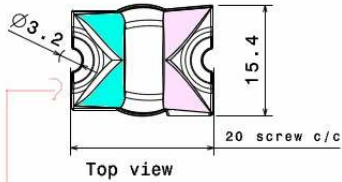

MEASUREMENT DATA

Example configuration (not optimized)

Strada-A-XP

Pole distance: 15m / and single
 Height above the street: 6m
 Position of the lamp from the side of the road: 2.2m
 Tilt angle of the lamp: 10

100x Cree XP's per lamp
 55lm 0.8W (3.2V/250mA)

Length: 0.7m
 Width: 0.3m
 Rows: 5
 LED's per row: 20

© Ledil Oy – PRELIMINARY - Subject to change without prior notice

DRAWINGS

© Ledil Oy - PRELIMINARY - Subject to change without prior notice

to tilt the light correctly to street,
put the narrower side against the
end side of the street

EULUMDAT & IES FILES AVAILABLE BY REQUEST

X-ON Electronics

Largest Supplier of Electrical and Electronic Components