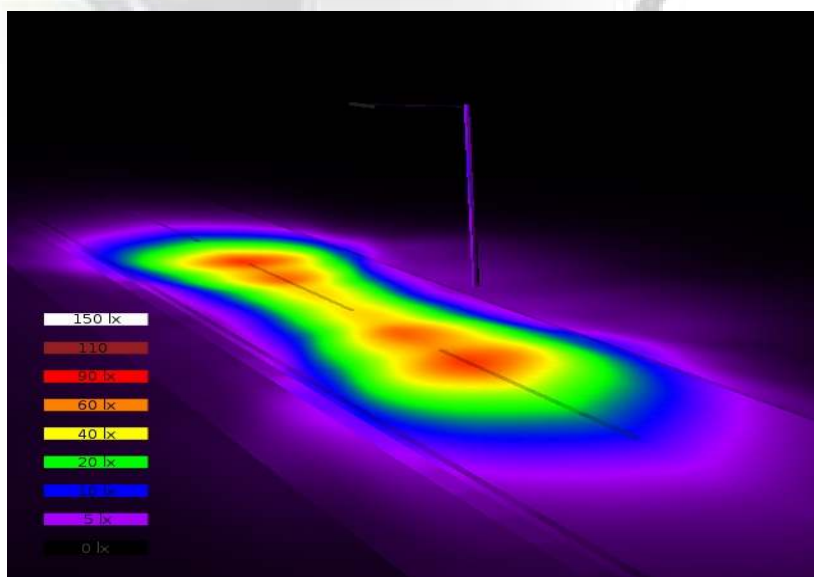

STRADA-A-XP LENSES FOR CREE XP-E LEDs

- Specially designed for Cree XP-E series of LEDs.
- New extremely wide street light design, vertically wider version coming soon.
- With the result of an extremely creative design lens itself tilts automatically light 4 degrees.
- Special care taken to make a uniform white or warm white illumination. Lenses work well with other colors, too.
- Lens material optical grade PMMA. Allows use of high current and temperature conditions
- Best available optical efficiency, approximately 94%.
- Fastening to heat sink with or without PU foam adhesive tape of automotive grade, please select which suits the best for your needs.

MEASUREMENT DATA

Example configuration (not optimized)

Strada-A-XP

Pole distance: 15m / and single
 Height above the street: 6m
 Position of the lamp from the side of the road: 2.2m
 Tilt angle of the lamp: 10

100x Cree XP's per lamp
 55lm 0.8W (3.2V/250mA)

Length: 0.7m
 Width: 0.3m
 Rows: 5
 LED's per row: 20

© Ledil Oy – PRELIMINARY - Subject to change without prior notice

DRAWINGS

© Ledil Oy - PRELIMINARY - Subject to change without prior notice

to tilt the light correctly to street,
put the narrower side against the
end side of the street

EULUMDAT & IES FILES AVAILABLE BY REQUEST

X-ON Electronics

Largest Supplier of Electrical and Electronic Components