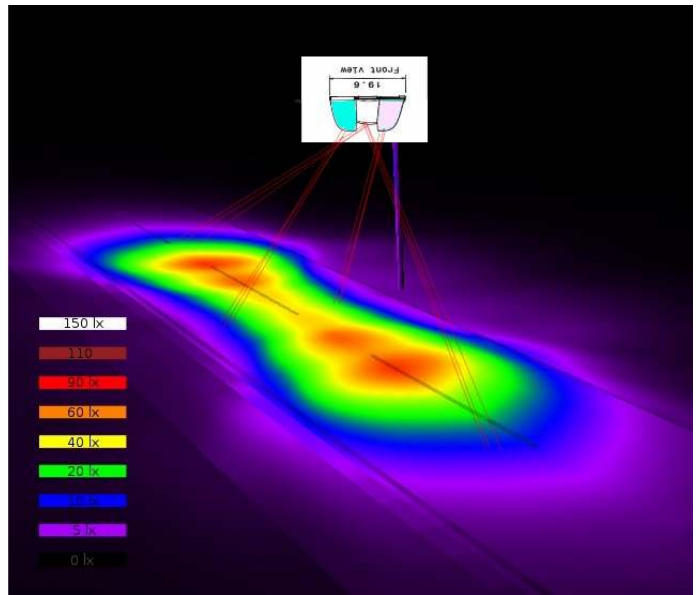

MEASUREMENT DATA

Example configuration (not optimized)

Strada-A-XP

Pole distance: 15m / and single
 Height above the street: 6m
 Position of the lamp from the side of the road: 2.2m
 Tilt angle of the lamp: 10

100x Cree XP's per lamp
 55lm 0.8W (3.2V/250mA)

Length: 0.7m
 Width: 0.3m
 Rows: 5
 LED's per row: 20

© Ledil Oy – PRELIMINARY - Subject to change without prior notice

DRAWINGS

© Ledil Oy - PRELIMINARY - Subject to change without prior notice

to tilt the light correctly to street,
put the narrower side against the
end side of the street

EULUMDAT & IES FILES AVAILABLE BY REQUEST

X-ON Electronics

Largest Supplier of Electrical and Electronic Components