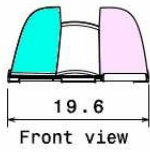

MEASUREMENT DATA

Example configuration (not optimized)

Strada-A-XP

Pole distance: 15m / and single
 Height above the street: 6m
 Position of the lamp from the side of the road: 2.2m
 Tilt angle of the lamp: 10

100x Cree XP's per lamp
 55lm 0.8W (3.2V/250mA)

Length: 0.7m
 Width: 0.3m
 Rows: 5
 LED's per row: 20

© Ledil Oy – PRELIMINARY - Subject to change without prior notice

DRAWINGS

© Ledil Oy - PRELIMINARY - Subject to change without prior notice

to tilt the light correctly to street,
put the narrower side against the
end side of the street

EULUMDAT & IES FILES AVAILABLE BY REQUEST

X-ON Electronics

Largest Supplier of Electrical and Electronic Components