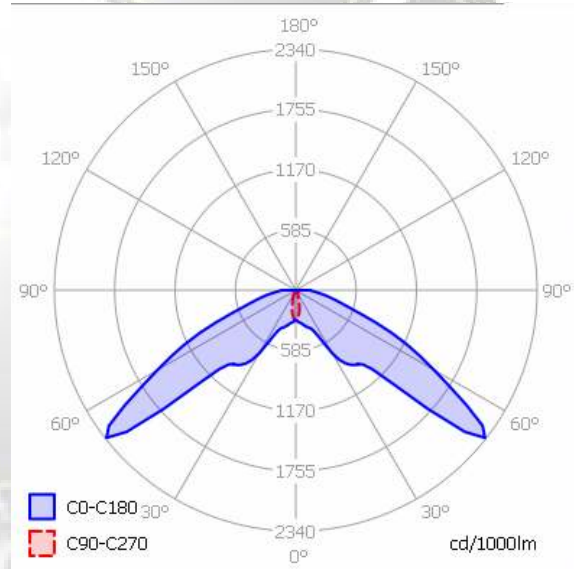

MEASUREMENT DATA

Example configuration (not optimized)

Strada-A-XP

Pole distance: 15m / and single
 Height above the street: 6m
 Position of the lamp from the side of the road: 2.2m
 Tilt angle of the lamp: 10

100x Cree XP's per lamp
 55lm 0.8W (3.2V/250mA)

Length: 0.7m
 Width: 0.3m
 Rows: 5
 LED's per row: 20

© Ledil Oy – PRELIMINARY - Subject to change without prior notice

DRAWINGS

© Ledil Oy - PRELIMINARY - Subject to change without prior notice

to tilt the light correctly to street,
put the narrower side against the
end side of the street

EULUMDAT & IES FILES AVAILABLE BY REQUEST

X-ON Electronics

Largest Supplier of Electrical and Electronic Components