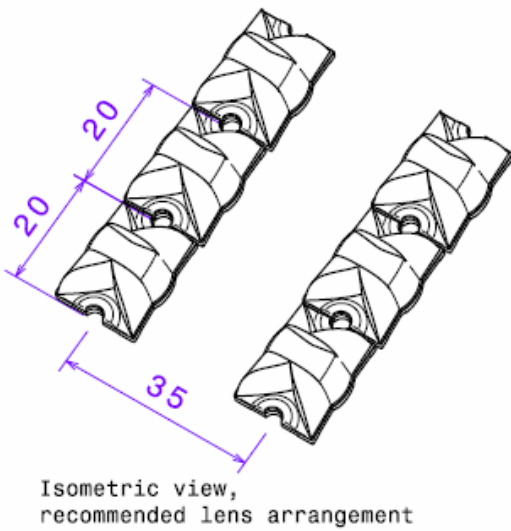

LENS TYPES

NAME	ORDERING CODE	FWHM Angle
Strada-A-XP	C10818_Strada-A-XP	check measurement data below
Strada-A-XP-TAPE	CA10823_Strada-A-XP-tape	

© Ledil Oy – PRELIMINARY - Subject to change without prior notice

MEASUREMENT DATA

Example configuration (not optimized)

Strada-A-XP

Pole distance: 15m / and single
 Height above the street: 6m
 Position of the lamp from the side of the road: 2.2m
 Tilt angle of the lamp: 10

100x Cree XP's per lamp
 55lm 0.8W (3.2V/250mA)

Length: 0.7m
 Width: 0.3m
 Rows: 5
 LED's per row: 20

© Ledil Oy – PRELIMINARY - Subject to change without prior notice

DRAWINGS

© Ledil Oy - PRELIMINARY - Subject to change without prior notice

to tilt the light correctly to street,
put the narrower side against the
end side of the street

EULUMDAT & IES FILES AVAILABLE BY REQUEST

X-ON Electronics

Largest Supplier of Electrical and Electronic Components