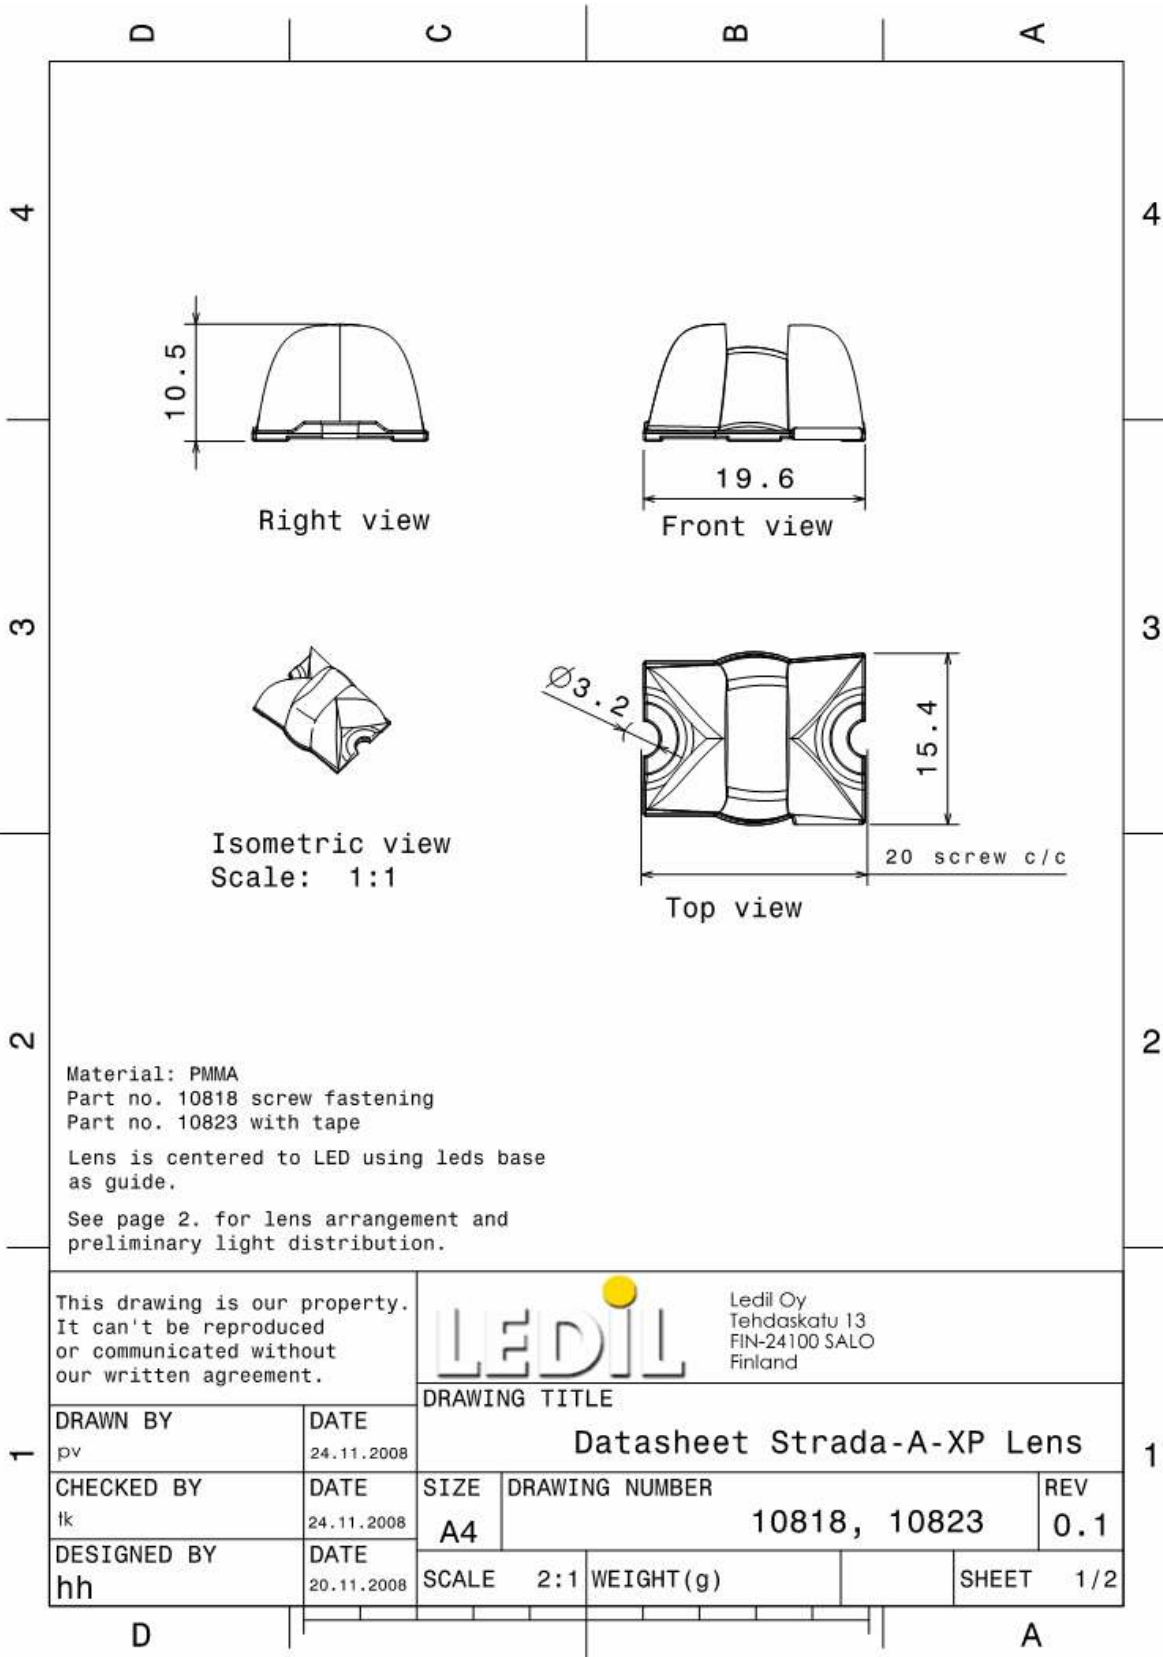

LENS TYPES

NAME	ORDERING CODE	FWHM Angle
Strada-A-XP	C10818_Strada-A-XP	check measurement data below
Strada-A-XP-TAPE	CA10823_Strada-A-XP-tape	

© Ledil Oy – PRELIMINARY - Subject to change without prior notice

MEASUREMENT DATA

Example configuration (not optimized)

Strada-A-XP

Pole distance: 15m / and single
 Height above the street: 6m
 Position of the lamp from the side of the road: 2.2m
 Tilt angle of the lamp: 10

100x Cree XP's per lamp
 55lm 0.8W (3.2V/250mA)

Length: 0.7m
 Width: 0.3m
 Rows: 5
 LED's per row: 20

© Ledil Oy – PRELIMINARY - Subject to change without prior notice

DRAWINGS

© Ledil Oy - PRELIMINARY - Subject to change without prior notice