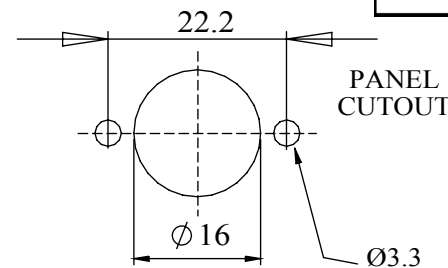

Type	Deltron No
3 Way	593-0300
4 Way	593-0400
5 Way 45°	593-0500
5 Way 60°	593-0510
6 Way	593-0600
7 Way	593-0700
8 Way	593-0800