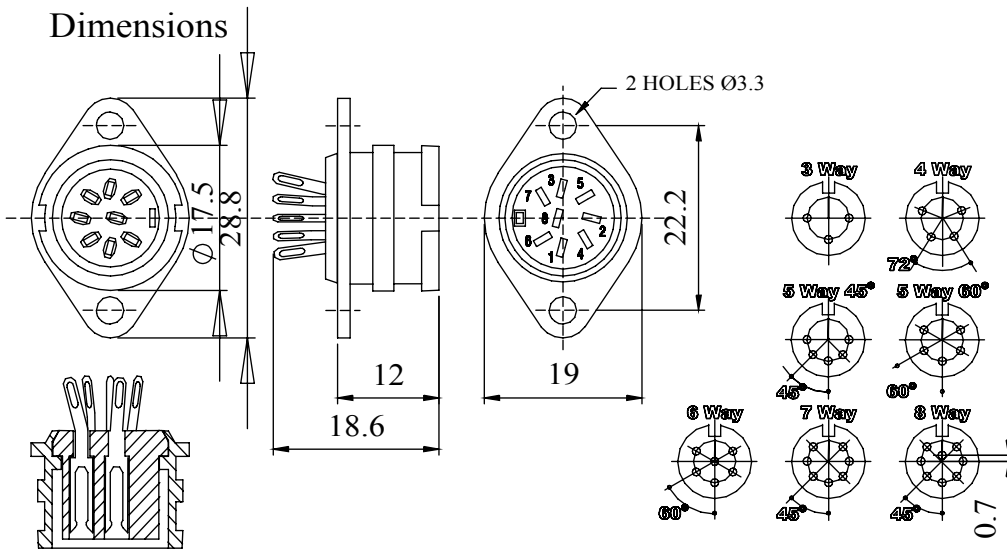

A range of professional chassis mounting sockets, designed for panel mounting via two flange fixing screws. These sockets mate with all standard DIN plugs, but are specifically designed for the Ring Lock Plug Range (592 SERIES), with a quick and simple quarter-turn of the locking ring to secure the plug in place. Can be colour coded via an interchangeable plastic ring, available in six colours.

Materials	
Housing	Mazak
	Bright Nickel Plated
Moulding	Lexan 500R
Contacts	Brass Silver Plated
Electrical	
Rated Voltage	34 V a.c. or d.c.
Current Rating	2.A
Test Voltage	500 V r.m.s.
Insulation Resistance	103 MΩ min at 100 V d.c
Contact Resistance	10 mΩ max
Capacitance (mated)	3pF
Climatic	
Climatic category	25/070/21
Temperature Range	-25°C to +70°C
Damp heat, steady state	21 days

Dimensions