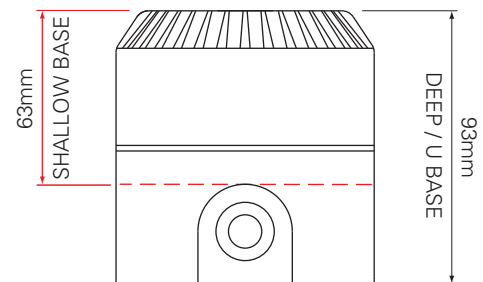

RoLP Sounder

The Roshni Low Profile (RoLP) is the market leading conventional sounder for fire alarms. It is also found in much wider applications such as security, general signalling and process alarms. The wide operating voltage and range of tones available to the user make this flexible sounder adaptable in diverse applications.

Technical Specification

Voltage	Voltage 9 - 28Vdc (*1) 24Vac version available
Current	12mA (Typical Tone 3)
Sound Output	102dB(A) (Typical Tone 3)
Tones	32
Alarm Stages	2
Volume Control	10dB
Monitoring	Reverse polarity
Temperature	- 25°C to + 70°C
Protection	IP54 (s)* IP65 (d)*
Construction	ABS
Weight	0.25Kg
Colours	Red or white

(*1) 110 to 230Vac with powered base

(s)* Shallow Base

(d)* Deep / U Base

Features

- 32 tones (User selectable)
- Wide voltage range
- Secure bayonet fit base
- Volume control

Benefits

- Fire Approved tones as well as general signalling options
- Suitable for Fire, Security and Industrial supplies
- Quick fitting for easy installation
- Reduce output to suit the location

Reference

ROLP/SV/R/S

ROLP/SV/W/S

ROLP/SV/R/D

ROLP/SV/W/D

ROLP/SV/R/D + MAINS MODULE

ROLP/SV/W/D + MAINS MODULE

Catalogue No.

540501FULL-0389X

540502FULL-0406X

540503FULL-0403X

540504FULL-0410X

547026FULL-0810

547027FULL-0811

Description

RoLP, Shallow Base, Red

RoLP, Shallow Base, White

RoLP, Deep Base, Red

RoLP, Deep Base, White

ROLP, Deep Base, Red + Mains Mod

ROLP, Deep Base, White + Mains Mod