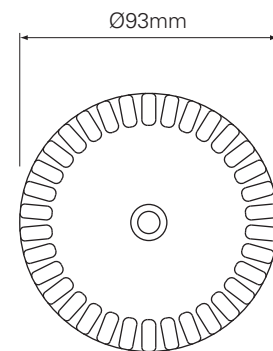

RoLP Sounder

The Roshni Low Profile (RoLP) is the market leading conventional sounder for fire alarms. It is also found in much wider applications such as security, general signalling and process alarms. The wide operating voltage and range of tones available to the user make this flexible sounder adaptable in diverse applications.

Technical Specification

Voltage	Voltage 9 - 28Vdc (*1) 24Vac version available
Current	12mA (Typical Tone 3)
Sound Output	102dB(A) (Typical Tone 3)
Tones	32
Alarm Stages	2
Volume Control	10dB
Monitoring	Reverse polarity
Temperature	- 25°C to + 70°C
Protection	IP54 (s)* IP65 (d)*
Construction	ABS
Weight	0.25Kg
Colours	Red or white

(*1) 110 to 230Vac with powered base

(s)* Shallow Base

(d)* Deep / U Base

Features

- 32 tones (User selectable)
- Wide voltage range
- Secure bayonet fit base
- Volume control

Benefits

- Fire Approved tones as well as general signalling options
- Suitable for Fire, Security and Industrial supplies
- Quick fitting for easy installation
- Reduce output to suit the location

Reference

ROLP/SV/R/S

ROLP/SV/W/S

ROLP/SV/R/D

ROLP/SV/W/D

ROLP/SV/R/D + MAINS MODULE

ROLP/SV/W/D + MAINS MODULE

Catalogue No.

540501FULL-0389X

540502FULL-0406X

540503FULL-0403X

540504FULL-0410X

547026FULL-0810

547027FULL-0811

Description

RoLP, Shallow Base, Red

RoLP, Shallow Base, White

RoLP, Deep Base, Red

RoLP, Deep Base, White

ROLP, Deep Base, Red + Mains Mod

ROLP, Deep Base, White + Mains Mod