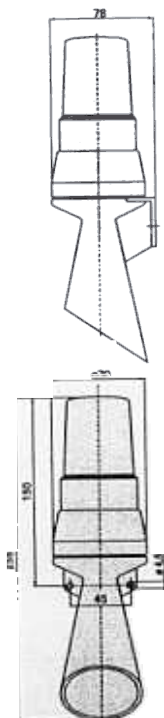

• Horn / light combination

• Can be triggered separately

**TECHNICAL SPECIFICATIONS:**

Dimensions (Diameter x Height):	70 mm x 256 mm
Housing:	ABS, high impact, grey
Dome:	Polycarbonate, transparent
Socket:	B 15 d, max. 7 Watt
Connection:	Screwable connection max. 2.5 mm <sup>2</sup> cable entry up to ø 9 mm
Duty cycle:	100 %
Bulb included in assembly	

**ORDER SPECIFICATIONS:**

Voltage	12 V =	24 V =	24 V -	230 V -
Current consumption	610 mA	320 mA	320 mA	50 mA
red	580 152 54	580 152 55	580 152 65	580 152 68
yellow	580 352 54	580 352 55	580 352 65	580 352 68

**TECHNICAL DIAGRAMS**

see page 117

580

Horn/Light Combination