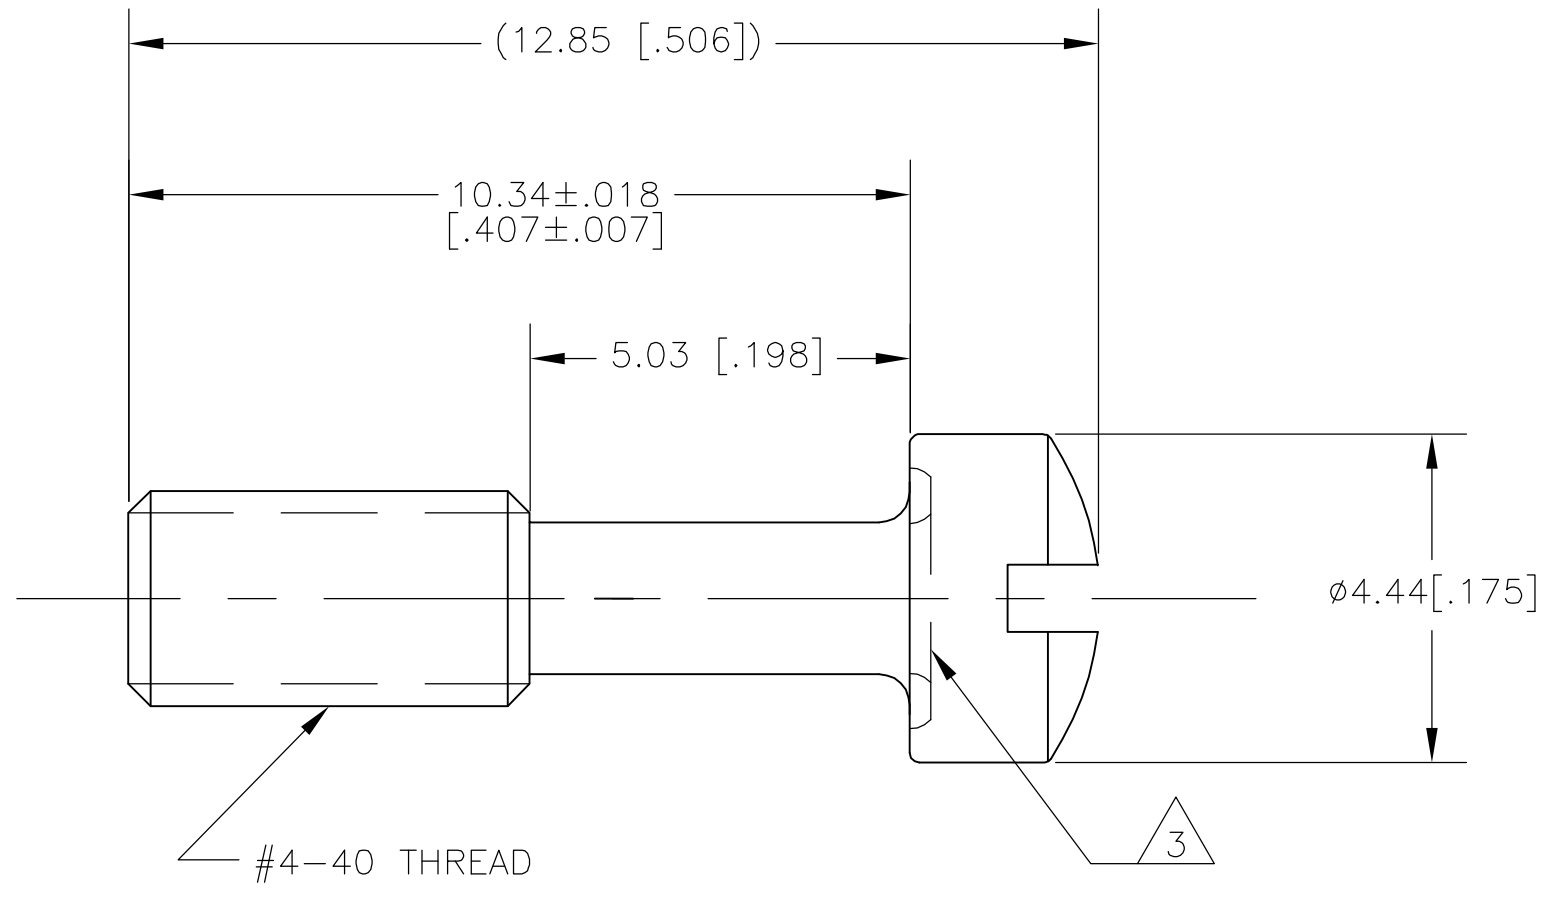

- ① ZINC PLATED .000200-.000400 THICK, YELLOW CHROMATE COATING.
- ② ZINC PLATED .000200-.000400 THICK, CLEAR CHROMATIC COATING.
- ③ UNDERCUT MAY OR MAY NOT BE PRESENT IN THIS AREA.

②	5747971-3
①	5747971-2
FINISH	PART NUMBER

THIS DRAWING IS A CONTROLLED DOCUMENT.		DWN B. LATTUCA 09AUG05	Tyco Electronics Corporation Harrisburg, Pa 17105-3608			
DIMENSIONS: MM [INCHES]		CHK C. ROHDE 09AUG05				
TOLERANCES UNLESS OTHERWISE SPECIFIED:		APVD M. WALMSLEY 09AUG05	NAME MOUNTING SCREW, #4-40, AMPLIMITE			
0 PLC ± - 1 PLC ± - 2 PLC ± - 3 PLC ± .005 4 PLC ± - ANGLES ± 1°		PRODUCT SPEC -	APPLICATION SPEC -			
MATERIAL CARBON STEEL	FINISH SEE TABLE	WEIGHT -	SIZE A3	CAGE CODE 00779	DRAWING NO C-5747971	RESTRICTED TO -
CUSTOMER DRAWING			SCALE 10:1	SHEET 1 OF 1	REV 0	