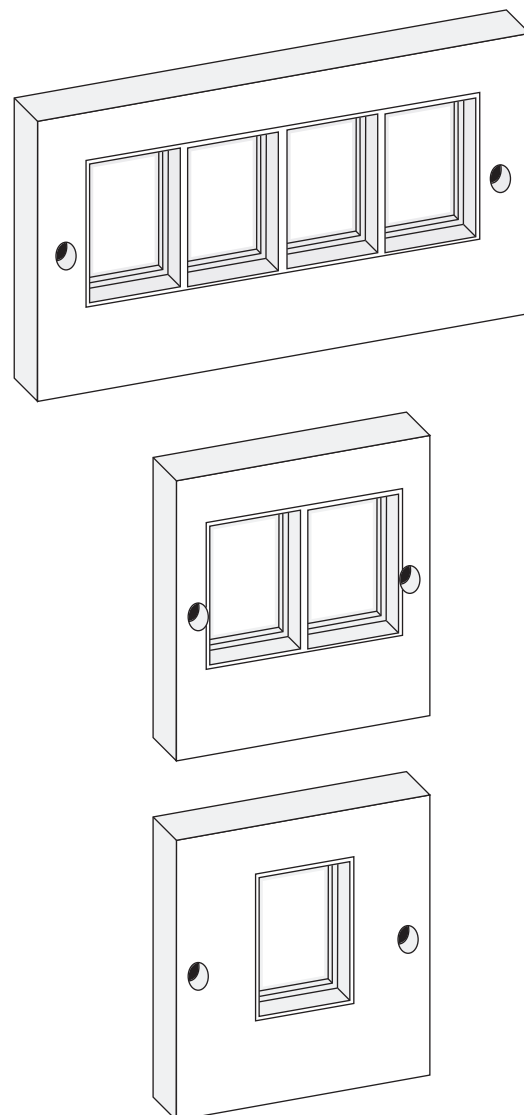

Features and Benefits

The MOD-SNAP system of wallplates provides a flexible wall outlet solution allowing the fitment of as many 38.5mm x 22mm MODSNAP voice or data outlets as necessary.

The MOD-SNAP single and double gang wallplate system is the basis for this modular range. It comprises of a single gang wallplate, available with one or two apertures and a double gang wallplate with four apertures.

Any combination of voice or data modules can be fitted. In addition a blank module is available to fill in any apertures not currently required in the system. This facilitates simple and convenient future expansion. The polished face of these wallplates offers quality finish, ideal for office installations. The styling also compliments most UK style electrical power outlets.

- Single gang, one or two outlets
- Double gang, four outlets
- Fixing screws provided
- Quality polished finish
- Accepted by all UK backboxes

ORDERING INFORMATION

Order No.	SAP No.	Description
42-311-02	Consult Molex	Single Gang Wallplate, Single Aperture 86mm x 86mm Aperture
42-312-02	Consult Molex	Single Gang Wallplate, Double Aperture 86mm x 86mm Aperture
42-314-02	Consult Molex	Double Gang Wallplate, Four Aperture, 86mm x 146mm Aperture
Accessories		
42-200-02	Consult Molex	Blank Module