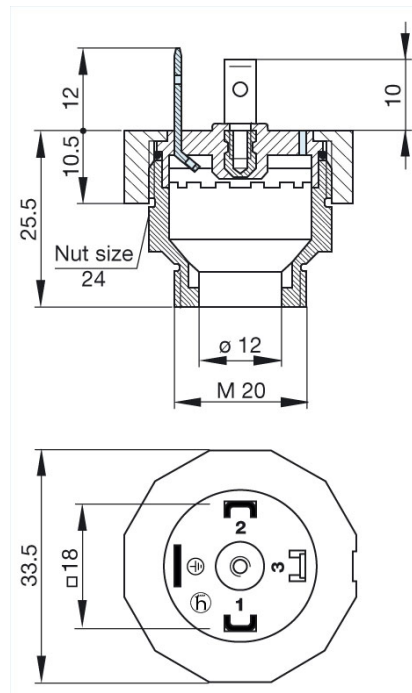

Product description

Description appliance connector with thread, appliance connector, threaded sleeve, grip ring, o-ring (NBR)

Type GSP 2 M20 schwarz/black

Order No. 931 298-006

Number of contacts 2 + PE

Cable gland M 20

Standard DIN EN 175 301-803-A

Housing Color black

Construction type A

Drawing

Technical data

Rated voltage AC/DC 400 V

Rated current 16 A

Contact resistance ≤ 4 mOhm