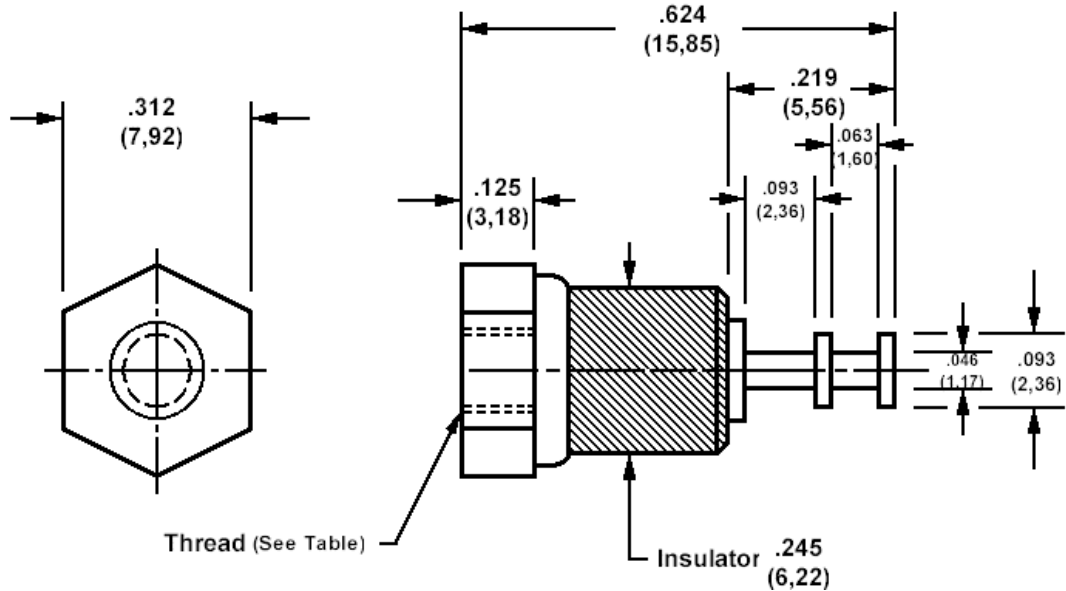

## 570-3648 Insulated solder terminal, Turreted

### How to order code

**570-3648-XX-YY-00**

Basic Part No (XX = thread type, YY = plating finish. See tables for options)

| Basic Part No. | XX  | Thread |
|----------------|-----|--------|
| 570-3648       | -01 | 4-40   |
|                | -02 | 6-32   |