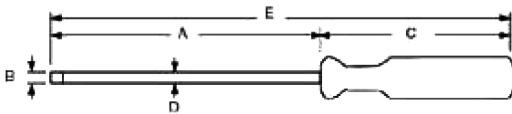

100mm Slotted Head Screwdriver **DURATOOL**

Description

Line Colour Screwdrivers (3.2mm × 100mm) Slotted.

Specifications:

Blade Length : 100mm
Overall Length : 160mm
Tip Size : 3.2mm
Material : 8660 Cr-Mo-V steel with chrome plate

Dimensions:

A	B	C	D	E
100	3.2	60	3.2	160

Dimensions : Millimetres

Part Number Table

Description	Part Number
Screwdriver, Slotted Head, 100mm	89105A

Important Notice : This data sheet and its contents (the "Information") belong to the members of the Premier Farnell group of companies (the "Group") or are licensed to it. No licence is granted for the use of it other than for information purposes in connection with the products to which it relates. No licence of any intellectual property rights is granted. The Information is subject to change without notice and replaces all data sheets previously supplied. The Information supplied is believed to be accurate but the Group assumes no responsibility for its accuracy or completeness, any error in or omission from it or for any use made of it. Users of this data sheet should check for themselves the Information and the suitability of the products for their purpose and not make any assumptions based on information included or omitted. Liability for loss or damage resulting from any reliance on the Information or use of it (including liability resulting from negligence or where the Group was aware of the possibility of such loss or damage arising) is excluded. This will not operate to limit or restrict the Group's liability for death or personal injury resulting from its negligence. DURATOOL is the registered trademark of the Group. © Premier Farnell plc 2012.