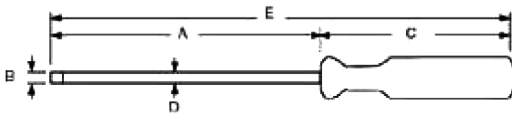

75mm Slotted Head Screwdriver **DURATOOL**

Description

Line Colour Screwdrivers (3.2mm × 75mm) Slotted.

Specifications:

Blade Length : 75mm
Overall Length : 135mm
Tip Size : 3.2mm
Material : 8660 Cr-Mo-V steel with chrome plate

Dimensions:

A	B	C	D	E
75	3.2	60	3.2	135

Dimensions : Millimetres

Part Number Table

Description	Part Number
Screwdriver, Slotted Head, 75mm	89101A

Important Notice : This data sheet and its contents (the "Information") belong to the members of the Premier Farnell group of companies (the "Group") or are licensed to it. No licence is granted for the use of it other than for information purposes in connection with the products to which it relates. No licence of any intellectual property rights is granted. The Information is subject to change without notice and replaces all data sheets previously supplied. The Information supplied is believed to be accurate but the Group assumes no responsibility for its accuracy or completeness, any error in or omission from it or for any use made of it. Users of this data sheet should check for themselves the Information and the suitability of the products for their purpose and not make any assumptions based on information included or omitted. Liability for loss or damage resulting from any reliance on the Information or use of it (including liability resulting from negligence or where the Group was aware of the possibility of such loss or damage arising) is excluded. This will not operate to limit or restrict the Group's liability for death or personal injury resulting from its negligence. DURATOOL is the registered trademark of the Group. © Premier Farnell plc 2012.