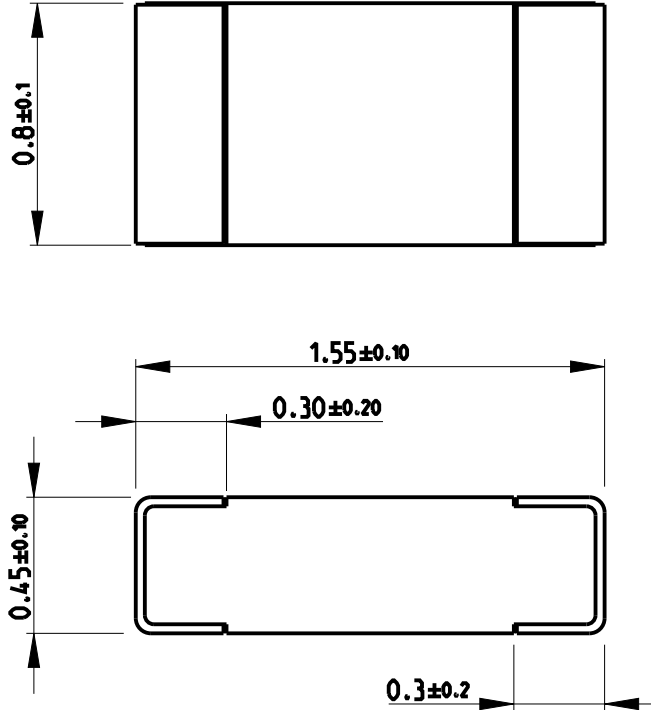

REVISIONS

| P | LTR | DESCRIPTION   | DATE        | DWN | APVD |
|---|-----|---------------|-------------|-----|------|
|   | BA1 | ECR-14-009193 | 19 JUN 2014 | KR  | TN   |

FOR FURTHER INFORMATION SEE DATA SHEET FOR  
CPF SERIES-THIN FILM PRECISION CHIP RESISTORS

RoHS Compliant

2008

RELEASED FOR PUBLICATION

ALL RIGHTS RESERVED.

BY -

© COPYRIGHT 2008

THIS DRAWING IS UNPUBLISHED.

|   |            |                                |  |           |
|---|------------|--------------------------------|--|-----------|
| DIMENSIONS:<br>mm   |            | DWN<br>SUBHASH.M<br>27-Sep-08  | MATERIAL   | FINISH    |
| TOLERANCES UNLESS OTHERWISE SPECIFIED:  |            | CHK<br>PRAKASH.S<br>27-Sep-08  |  <b>TE</b> TE Connectivity |           |
| 0 PLC ±0.2  | 1 PLC ±0.1 | APVD<br>STEPHEN.P<br>27-Sep-08 |  |           |
| 2 PLC ±   | 3 PLC ±    | PRODUCT SPEC                   | NAME<br>THIN FILM PRECISION CHIP RESISTORS<br>SERIES CPF 0603  |           |
| 4 PLC ±   | ANGLES 5°  | APPLICATION SPEC               | SIZE   | CAGE CODE |
|  |            | WEIGHT                         | A 4  | 00779     |
| Customer Drawing  |            |                                | C  | -1879225  |
|   |            |                                | RESTRICTED TO  |           |
|   |            |                                | SCALE  | 40:1      |
|   |            |                                | SHEET  | 1 OF 1    |
|   |            |                                | REV  | BA1       |