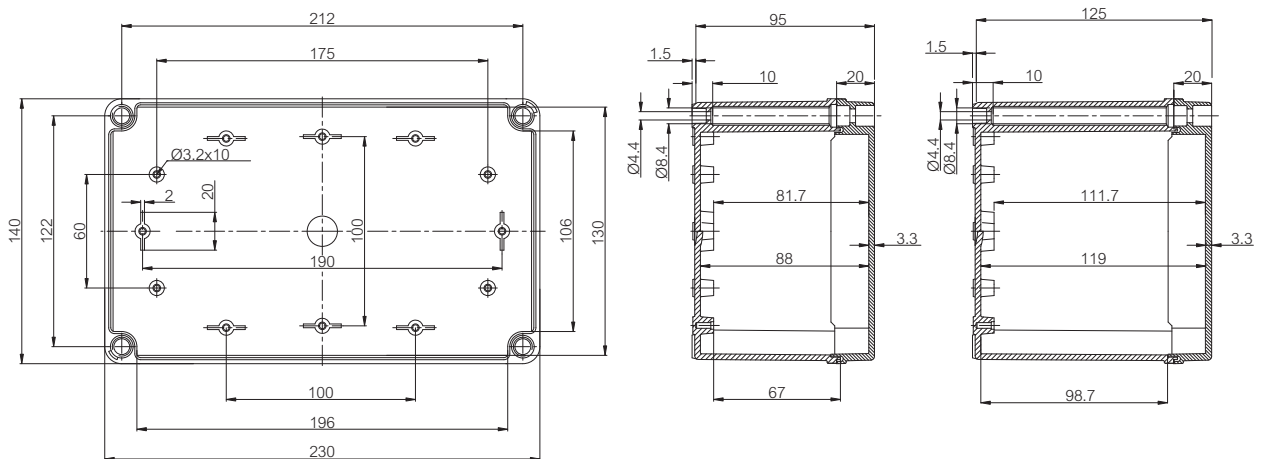

Order symbol: PC MH 125 G
Product nbr: 8724319
Description: Enclosure, PC
Remarks: Grey cover

EAN: 6418074054586
El. number:
Finland: 3423420
Denmark: 8212001747
Sweden: 2536831
Norway:

Including: Base with screws for mounting plate/DIN-rail, cover with PUR gasket and polyamide cover screws.

Dimensions:		Length	Width	Height	Rating:
mm:		230	140	125	Ingress Protection (EN 60529): IP 66/67
inch:		9.1	5.5	4.9	Impact Resistance (EN 62262): IK 08
Materials:					Electrical insulation: Totally insulated
Material:		Polycarbonate			Halogen free (DIN/VDE 0472, Part 815): Yes
Base colour:		RAL 7035			UV resistance: UL 508
Cover colour:		RAL 7035			Flammability Rating (UL 746 C 5): UL 746C 5V
Cover screws material:		Polyamide			Glow Wire Test (IEC 695-2-1) °C: 960
Cover screws colour:		Grey			NEMA Class: NEMA 1, 4X, 6, 6P, 12, 13
Gasket material:		Polyurethane			
Temperatures:					Certificates:
Short term:		-40 ... 120 °C			Germanischer Lloyd (GL)
Continuous:		-40 ... 80 °C			Underwriters Laboratories
Short term:		-40 ... 250 °F			Fimko
Continuous:		-40 ... 175 °F			Europe EN 62208: 2003
Accessories:					UL Canada
M-MP		Mounting plate			Gost R
CHM-3		DIN-35 Mounting rail			
FM-3		DIN-35 Mounting rail			
FP 22046		Wall fastening lug (4 pcs)			

PICCOLO 230x140x95-125