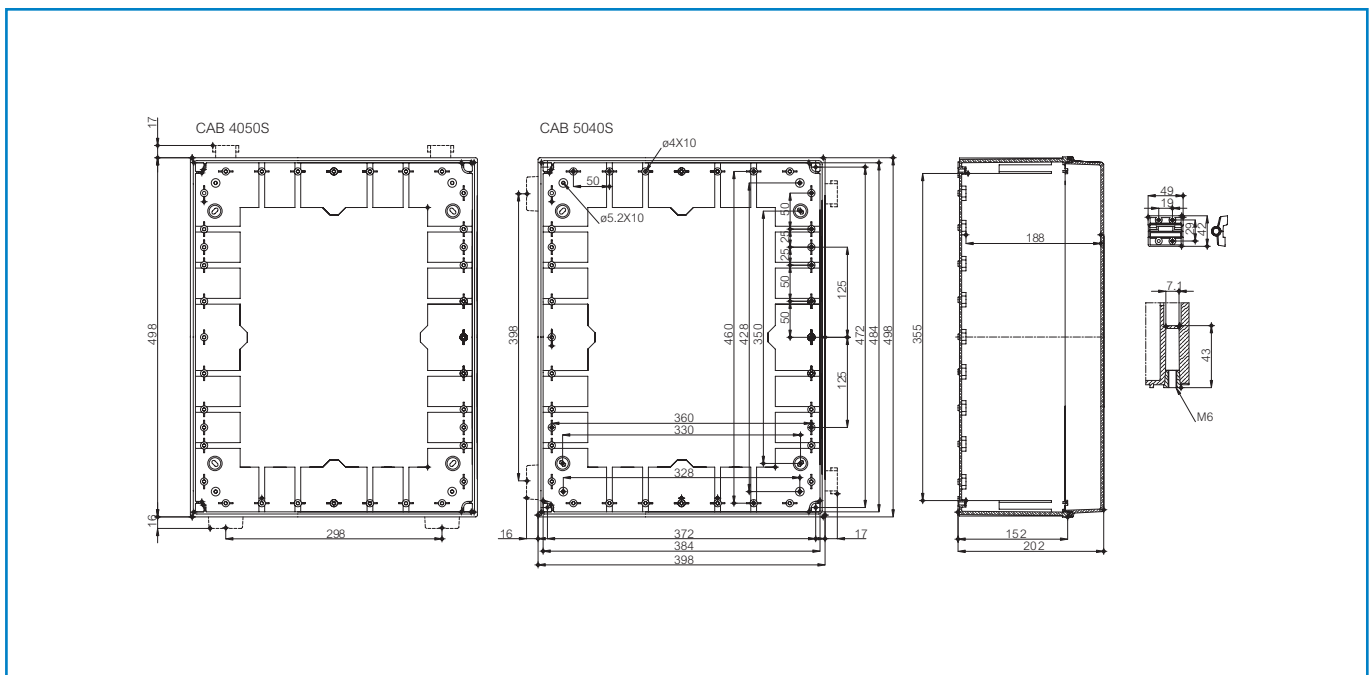

CAB CAB PC 504020 T

Sample photo

Order symbol: CAB PC 504020 T
Product nbr: 8113060
Description: Cabinet, PC
Remarks: Latches on the long side

EAN: 6418074020338
El. number:
 Finland: 3424170
 Denmark: 8212020278
 Italy: 7822055
 Sweden: 2539951
 Norway:

Including: Cabinet base, door with EPDM gasket, latches, screws for mounting plate/DIN-rail and corner plugs.

Dimensions:		Length	Width	Height	Rating:
mm:		500	400	200	Ingress Protection (EN 60529): IP 65
inch:		19.7	15.7	7.9	Impact Resistance (EN 62262): IK 08
Materials:					Electrical insulation: Totally insulated
Material:		Polycarbonate			Halogen free (DIN/VDE 0472, Part 815): Yes
Base colour:		RAL 7035			UV resistance: UL 508
Cover colour:		Smoked grey			Flammability Rating (UL 746 C 5): UL 746C 5V
Gasket material:		EPDM			Glow Wire Test (IEC 695-2-1) °C: 960
					UL Type: UL TYPE 1, 4, 4X, 12, 13
Temperatures:					Certificates:
Short term:		-40 ... 120 °C			Germanischer Lloyd (GL)
Continuous:		-40 ... 80 °C			Underwriters Laboratories
Short term:		-40 ... 250 °F			Fimko
Continuous:		-40 ... 175 °F			Lloyds Register of Shipping (LR)
Accessories:					Europe EN 62208: 2003
EKIV 54		Mounting plate			UL Canada
EKIV 37		DIN-35 Mounting rail			Gost R
DS35370E1		DIN-35 Mounting rail			
EKIV 47		DIN-35 Mounting rail			
DS35470E1		DIN-35 Mounting rail			
FP A 54		Swing-out door/Front plate			
MB 12225 AL		Swing door set			
FP 54		Front plate			
FP 18X2-54		Front plate			
DRF 54		DIN rail frame set			